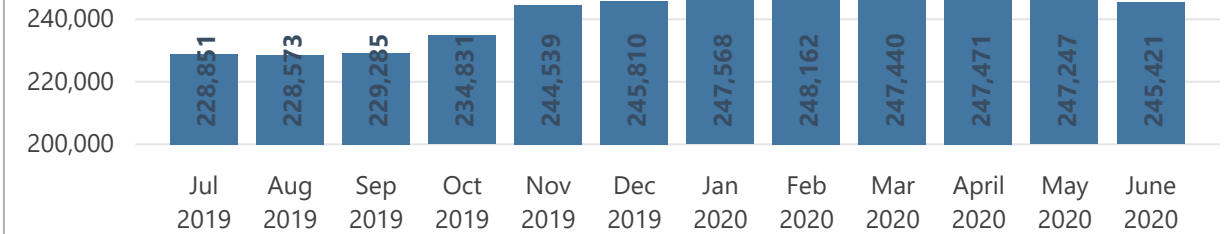

Camp and Urban Population

Population Trend

Governorate	Individuals	Household	% of Total
Erbil	123,801	39,018	50.44%
Erbil Urban	93,751	32,175	38.20%
Darashakran Camp	11,685	2,570	4.76%
Qushtappa Camp	8,301	1,936	3.38%
Kawergosk Camp	7,765	1,850	3.16%
Basirma Camp	2,299	487	0.94%
Duhok	87,330	23,662	35.58%
Domiz Camp	30,694	7,415	12.51%
Duhok Urban	29,071	9,092	11.85%
Domiz Camp 2	10,607	2,501	4.32%
Gawilan Camp	9,801	2,394	3.99%
Bardarash Camp	6,088	1,990	2.48%
Akre Settlement	1,069	270	0.44%
Sulaymaniyah	31,193	9,992	12.71%
Sulaymaniyah Urban	22,188	7,821	9.04%
Arbat Camp	9,005	2,171	3.67%
Other	3,097	1,316	1.26%
Other Urban Locations	3,097	1,316	1.26%
Total	245,421	73,988	100.00%