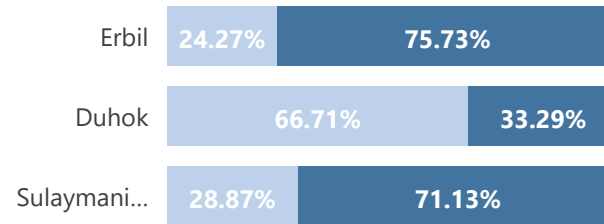

Camp and Urban Population

Population Trend

Governorate	Individuals	Household	% of Total
Erbil	123,801	39,018	50.44%
Erbil Urban	93,751	32,175	38.20%
Darashakran Camp	11,685	2,570	4.76%
Qushtappa Camp	8,301	1,936	3.38%
Kawergosk Camp	7,765	1,850	3.16%
Basirma Camp	2,299	487	0.94%
Duhok	87,330	23,662	35.58%
Domiz Camp	30,694	7,415	12.51%
Duhok Urban	29,071	9,092	11.85%
Domiz Camp 2	10,607	2,501	4.32%
Gawilan Camp	9,801	2,394	3.99%
Bardarash Camp	6,088	1,990	2.48%
Akre Settlement	1,069	270	0.44%
Sulaymaniyah	31,193	9,992	12.71%
Sulaymaniyah Urban	22,188	7,821	9.04%
Arbat Camp	9,005	2,171	3.67%
Other	3,097	1,316	1.26%
Other Urban Locations	3,097	1,316	1.26%
Total	245,421	73,988	100.00%