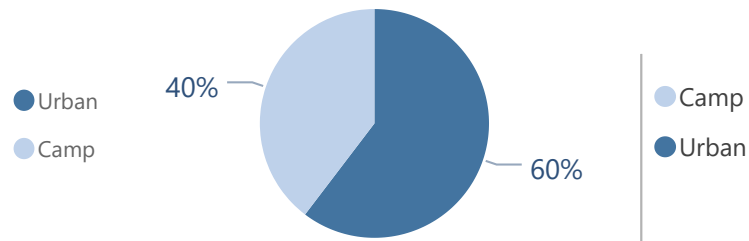

Camp and Urban Population

Population Trend

Governorate	Individuals	Household	% of Total
Erbil	123,801	39,018	50.44%
Erbil Urban	93,751	32,175	38.20%
Darashakran Camp	11,685	2,570	4.76%
Qushtappa Camp	8,301	1,936	3.38%
Kawergosk Camp	7,765	1,850	3.16%
Basirma Camp	2,299	487	0.94%
Duhok	87,330	23,662	35.58%
Domiz Camp	30,694	7,415	12.51%
Duhok Urban	29,071	9,092	11.85%
Domiz Camp 2	10,607	2,501	4.32%
Gawilan Camp	9,801	2,394	3.99%
Bardarash Camp	6,088	1,990	2.48%
Akre Settlement	1,069	270	0.44%
Sulaymaniyah	31,193	9,992	12.71%
Sulaymaniyah Urban	22,188	7,821	9.04%
Arbat Camp	9,005	2,171	3.67%
Other	3,097	1,316	1.26%
Other Urban Locations	3,097	1,316	1.26%
Total	245,421	73,988	100.00%