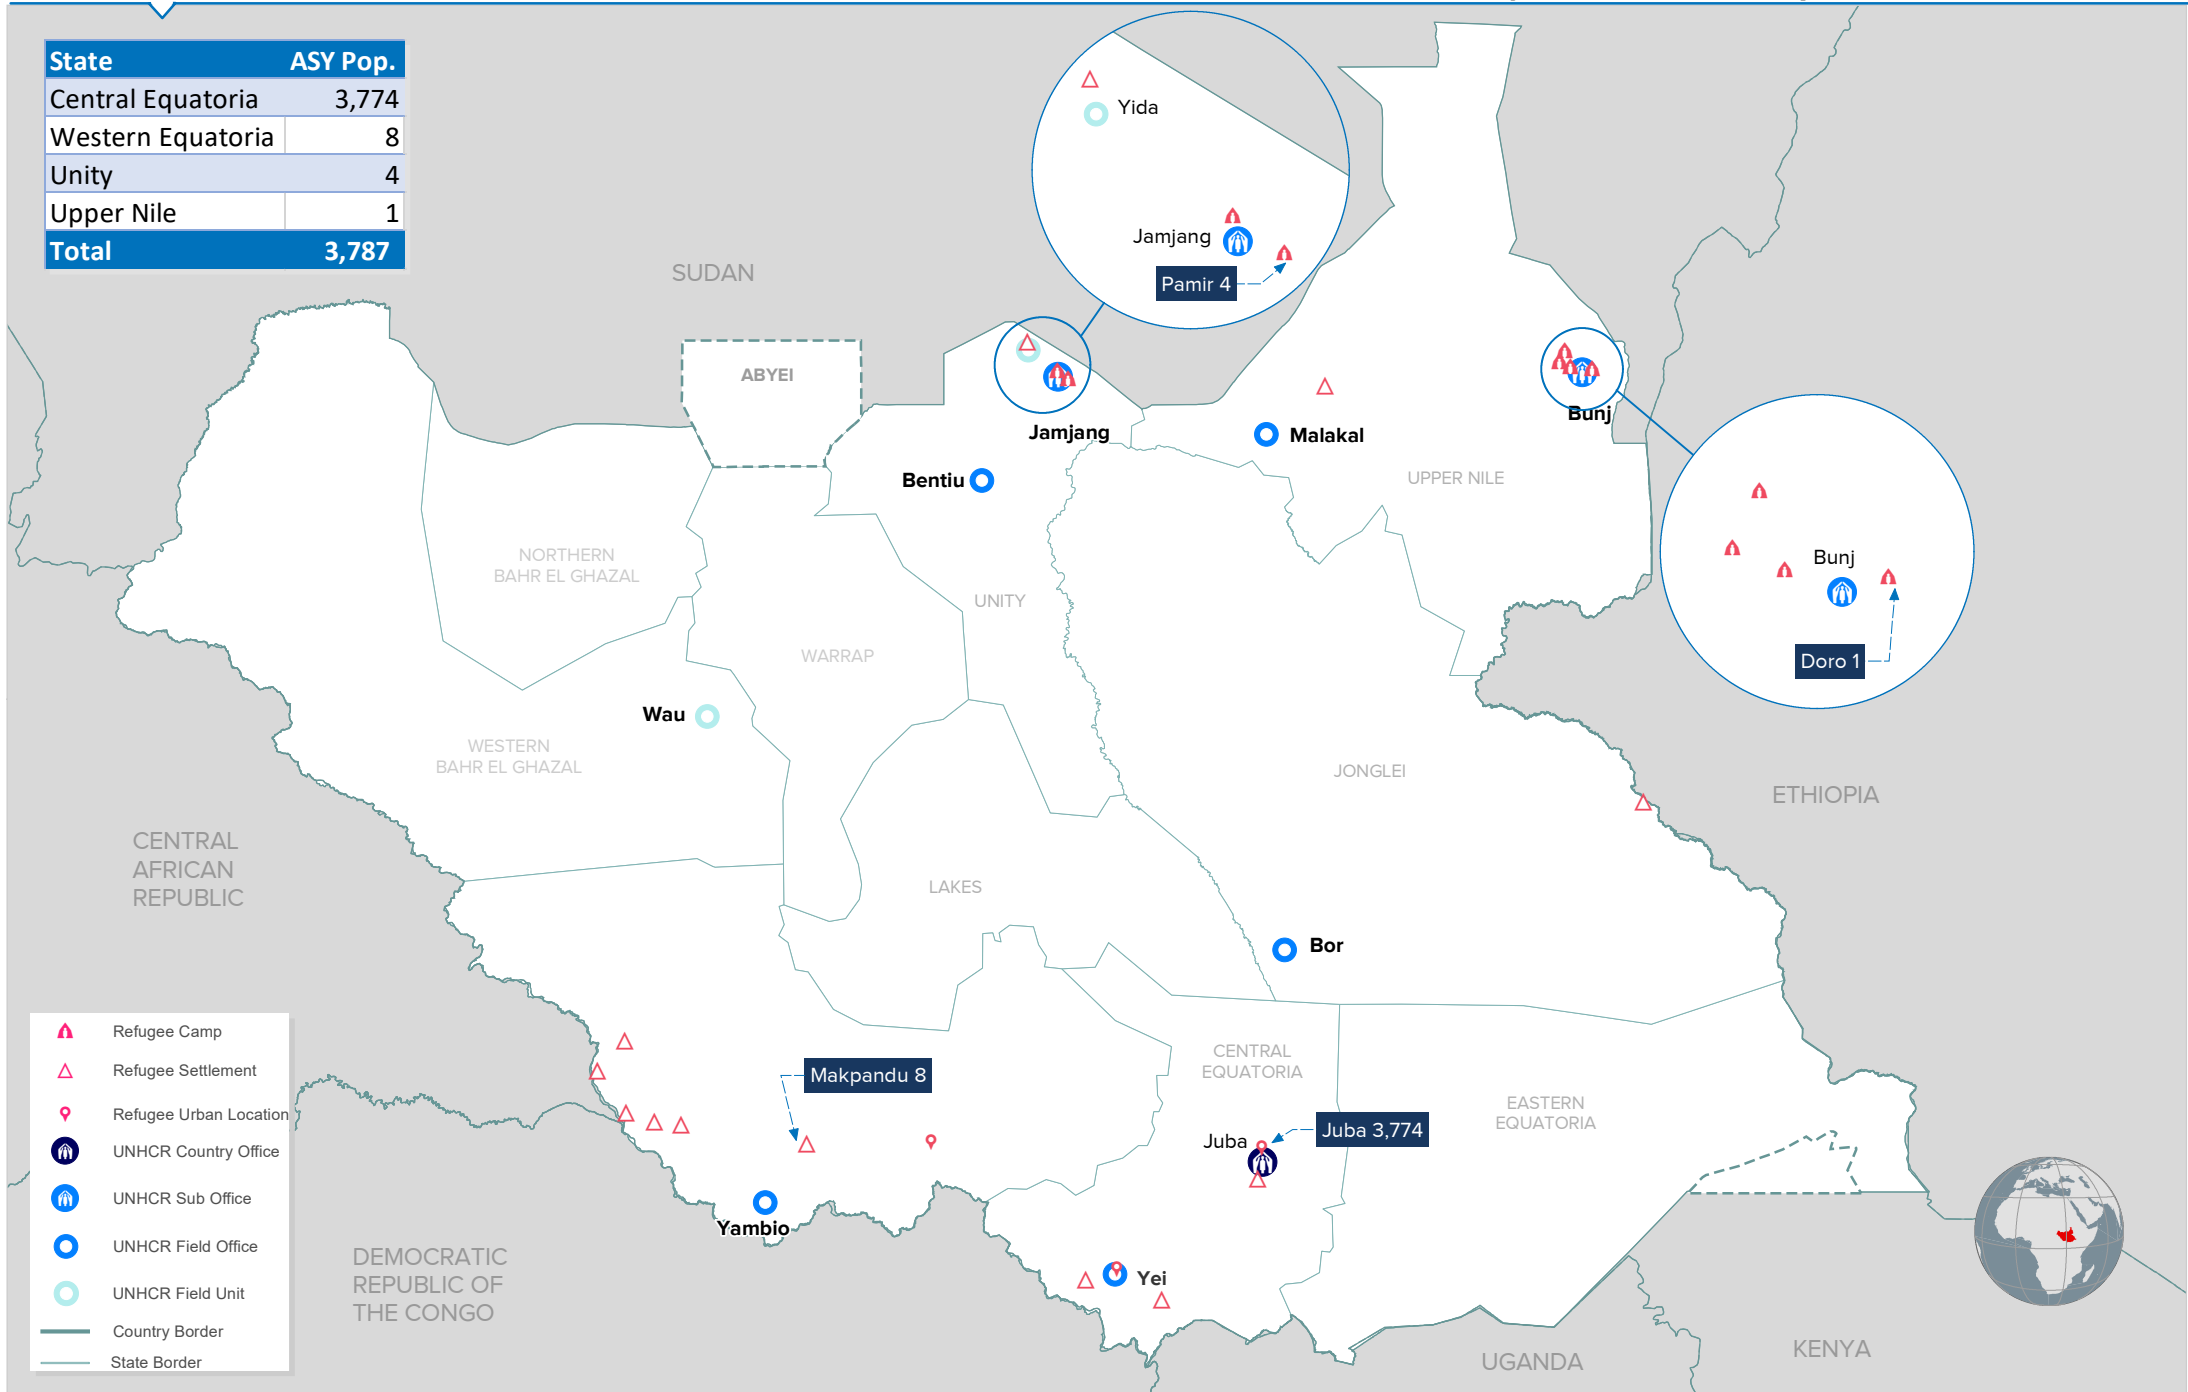

State	ASY Pop.
Central Equatoria	3,774
Western Equatoria	8
Unity	4
Upper Nile	1
Total	3,787

- Refugee Camp
- Refugee Settlement
- Refugee Urban Location
- UNHCR Country Office
- UNHCR Sub Office
- UNHCR Field Office
- UNHCR Field Unit
- Country Border
- State Border