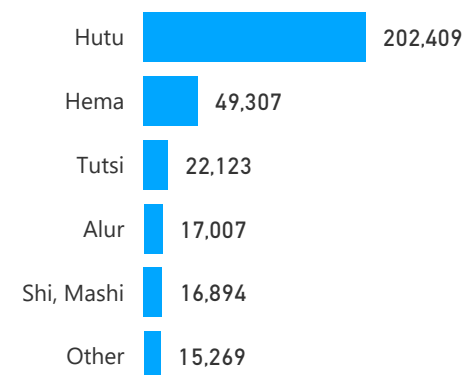

6%
81,366

Female

52%
735,171

Youth

23%
323,689

Age & Gender Breakdown

Population by Location

* Kampala includes other Urban areas

Registered New Arrivals by Arrival Month

Top 3 by Country of Origin

South Sudanese by Ethnicity - Top 6

Congolese by Ethnicity - Top 6

Specific Needs - Top 6

Entitled to Assistance (in Settlements)