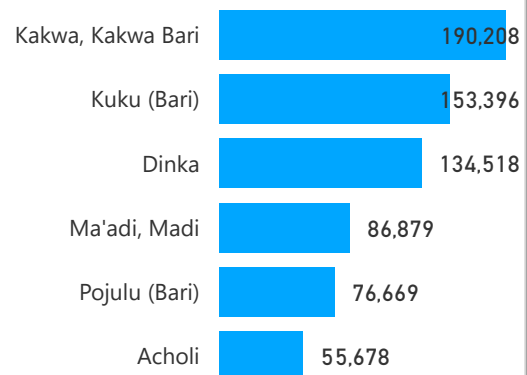

6%
81,366

Female

52%
735,171

Youth

23%
323,689

Age & Gender Breakdown

Population by Location

* Kampala includes other Urban areas

Registered New Arrivals by Arrival Month

Top 3 by Country of Origin

South Sudanese by Ethnicity - Top 6

Congolese by Ethnicity - Top 6

Specific Needs - Top 6

Entitled to Assistance (in Settlements)