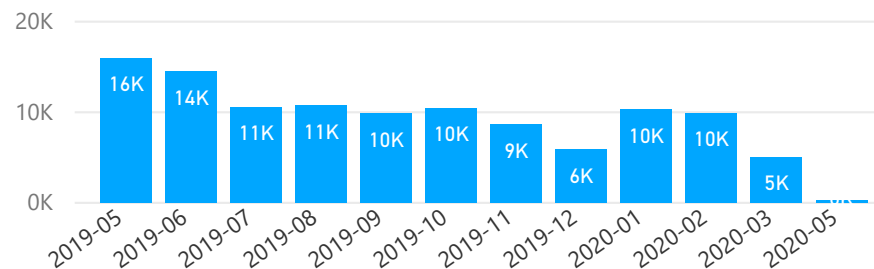

Registered New Arrivals by Arrival Month