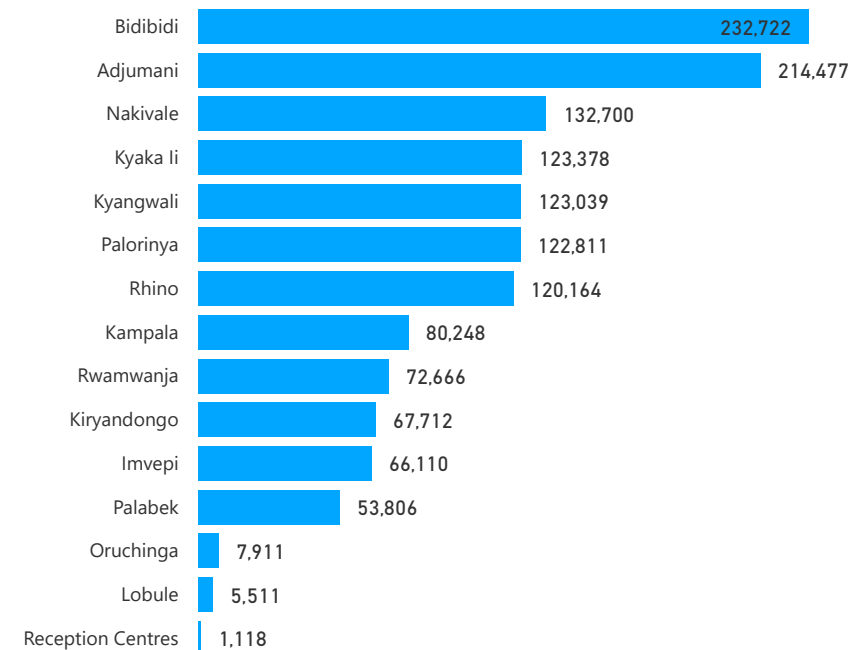

Uganda - Refugee Statistics May 2020

Total Population

1,424,373

Total Households

369,816

Living in Settlements

94%
1,343,007

Women and Children

82%
1,161,170

Elderly

3%
39,151

Total Refugees

1,396,183

Total Asylum-Seekers

28,190

Living in Urban areas

6%
81,366

Female

52%
735,171

Youth

23%
323,689

Age & Gender Breakdown

Population by Location

* Kampala includes other Urban areas

Registered New Arrivals by Arrival Month

Top 3 by Country of Origin

South Sudanese by Ethnicity - Top 6

Congolese by Ethnicity - Top 6

Specific Needs - Top 6

Entitled to Assistance (in Settlements)