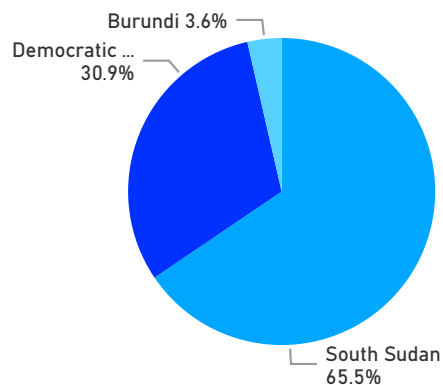

82%
1,161,170

Elderly

3%
39,151

Total Refugees

1,396,183

Total Asylum-Seekers

28,190

Living in Urban areas

6%
81,366

Female

52%
735,171

Youth

23%
323,689

Age & Gender Breakdown

Population by Location

* Kampala includes other Urban areas

Registered New Arrivals by Arrival Month

Top 3 by Country of Origin

South Sudanese by Ethnicity - Top 6

Congolese by Ethnicity - Top 6

Specific Needs - Top 6

Entitled to Assistance (in Settlements)