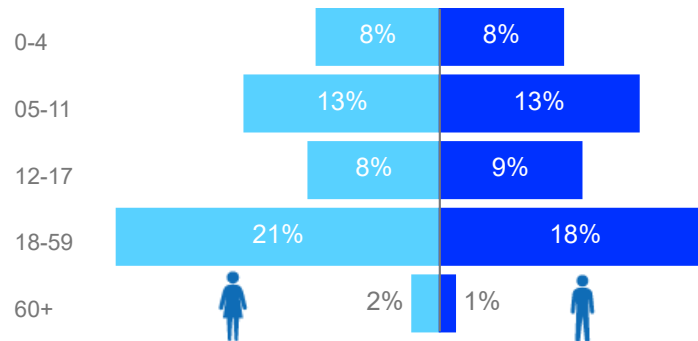

82%
1,161,170

Elderly

3%
39,151

Total Refugees

1,396,183

Total Asylum-Seekers

28,190

Living in Urban areas

6%
81,366

Female

52%
735,171

Youth

23%
323,689

Age & Gender Breakdown

Population by Location

* Kampala includes other Urban areas