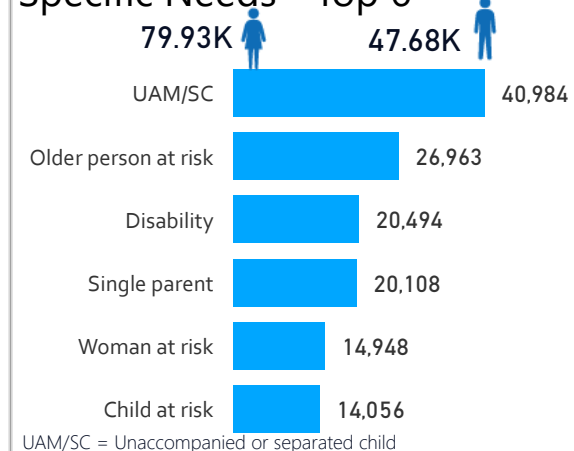

6%
81,366

Female

52%
735,171

Youth

23%
323,689

Age & Gender Breakdown

Population by Location

* Kampala includes other Urban areas

Registered New Arrivals by Arrival Month

Top 3 by Country of Origin

South Sudanese by Ethnicity - Top 6

Congolese by Ethnicity - Top 6

Specific Needs - Top 6

Entitled to Assistance (in Settlements)