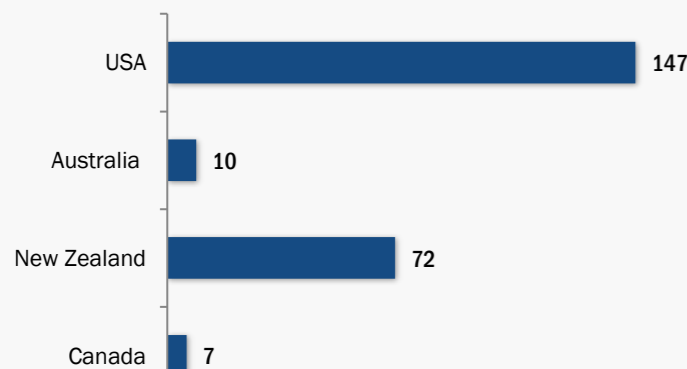

Resettlement of Myanmar Refugees from Temporary Shelters in Thailand

31 March 2020

Thailand Border Operation - Information Management Unit, Mae Sot

Resettlement Figures 2005-2020

March

Total number of submissions **135,425**

Total number of departures **113,438**

Resettlement Progress in 2020

March

Total number of submissions **73**

Total number of departures **236**

Total Verified Refugee Population* **93,227**
March 2020

* Verification Exercise conducted from Jan-Apr 2015 and subsequent data changes to-date

Resettlement of Myanmar Refugees by location in 2020

Main destinations in 2020

Resettlement overview from 2005 - 2020 (in thousands)

Source: UNHCR proGres database

Main destinations from 2005-2020

For more information, visit: www.commonservice.info