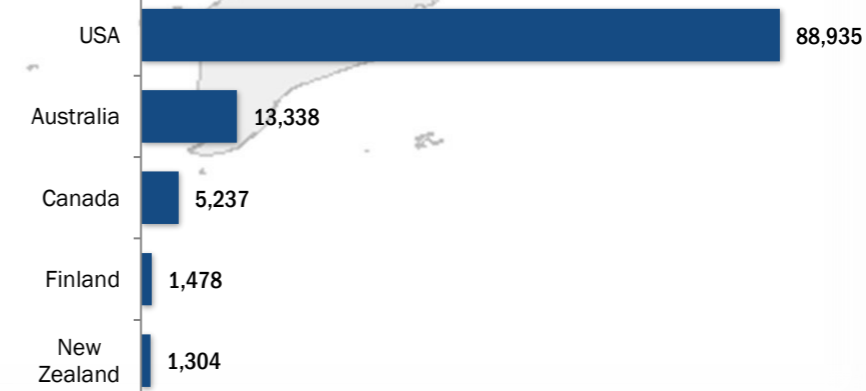

Total number of departures **113,438**

Resettlement Progress in 2020

March

Total number of submissions **73**

Total number of departures **236**

Total Verified Refugee Population* **93,227**
March 2020

* Verification Exercise conducted from Jan-Apr 2015 and subsequent data changes to-date

Resettlement of Myanmar Refugees by location in 2020

Main destinations in 2020

Resettlement overview from 2005 - 2020 (in thousands)

Source: UNHCR proGres database

Main destinations from 2005-2020

For more information, visit: www.commonservice.info