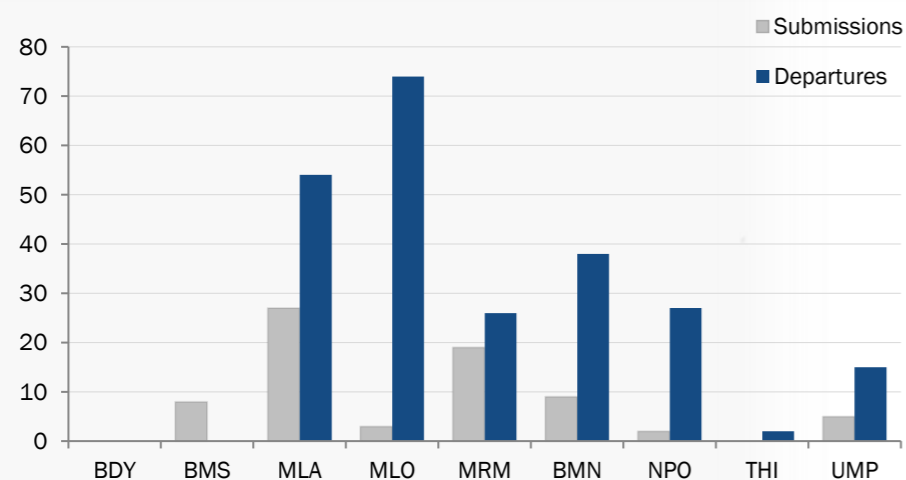

Resettlement of Myanmar Refugees from Temporary Shelters in Thailand

31 March 2020

Thailand Border Operation - Information Management Unit, Mae Sot

Resettlement Figures 2005-2020

March

Total number of submissions **135,425**

Total number of departures **113,438**

Resettlement Progress in 2020

March

Total number of submissions **73**

Total number of departures **236**

Total Verified Refugee Population* **93,227**
March 2020

* Verification Exercise conducted from Jan-Apr 2015 and subsequent data changes to-date

Resettlement of Myanmar Refugees by location in 2020

Main destinations in 2020

Resettlement overview from 2005 - 2020 (in thousands)

Source: UNHCR proGres database

Main destinations from 2005-2020

For more information, visit: www.commonservice.info