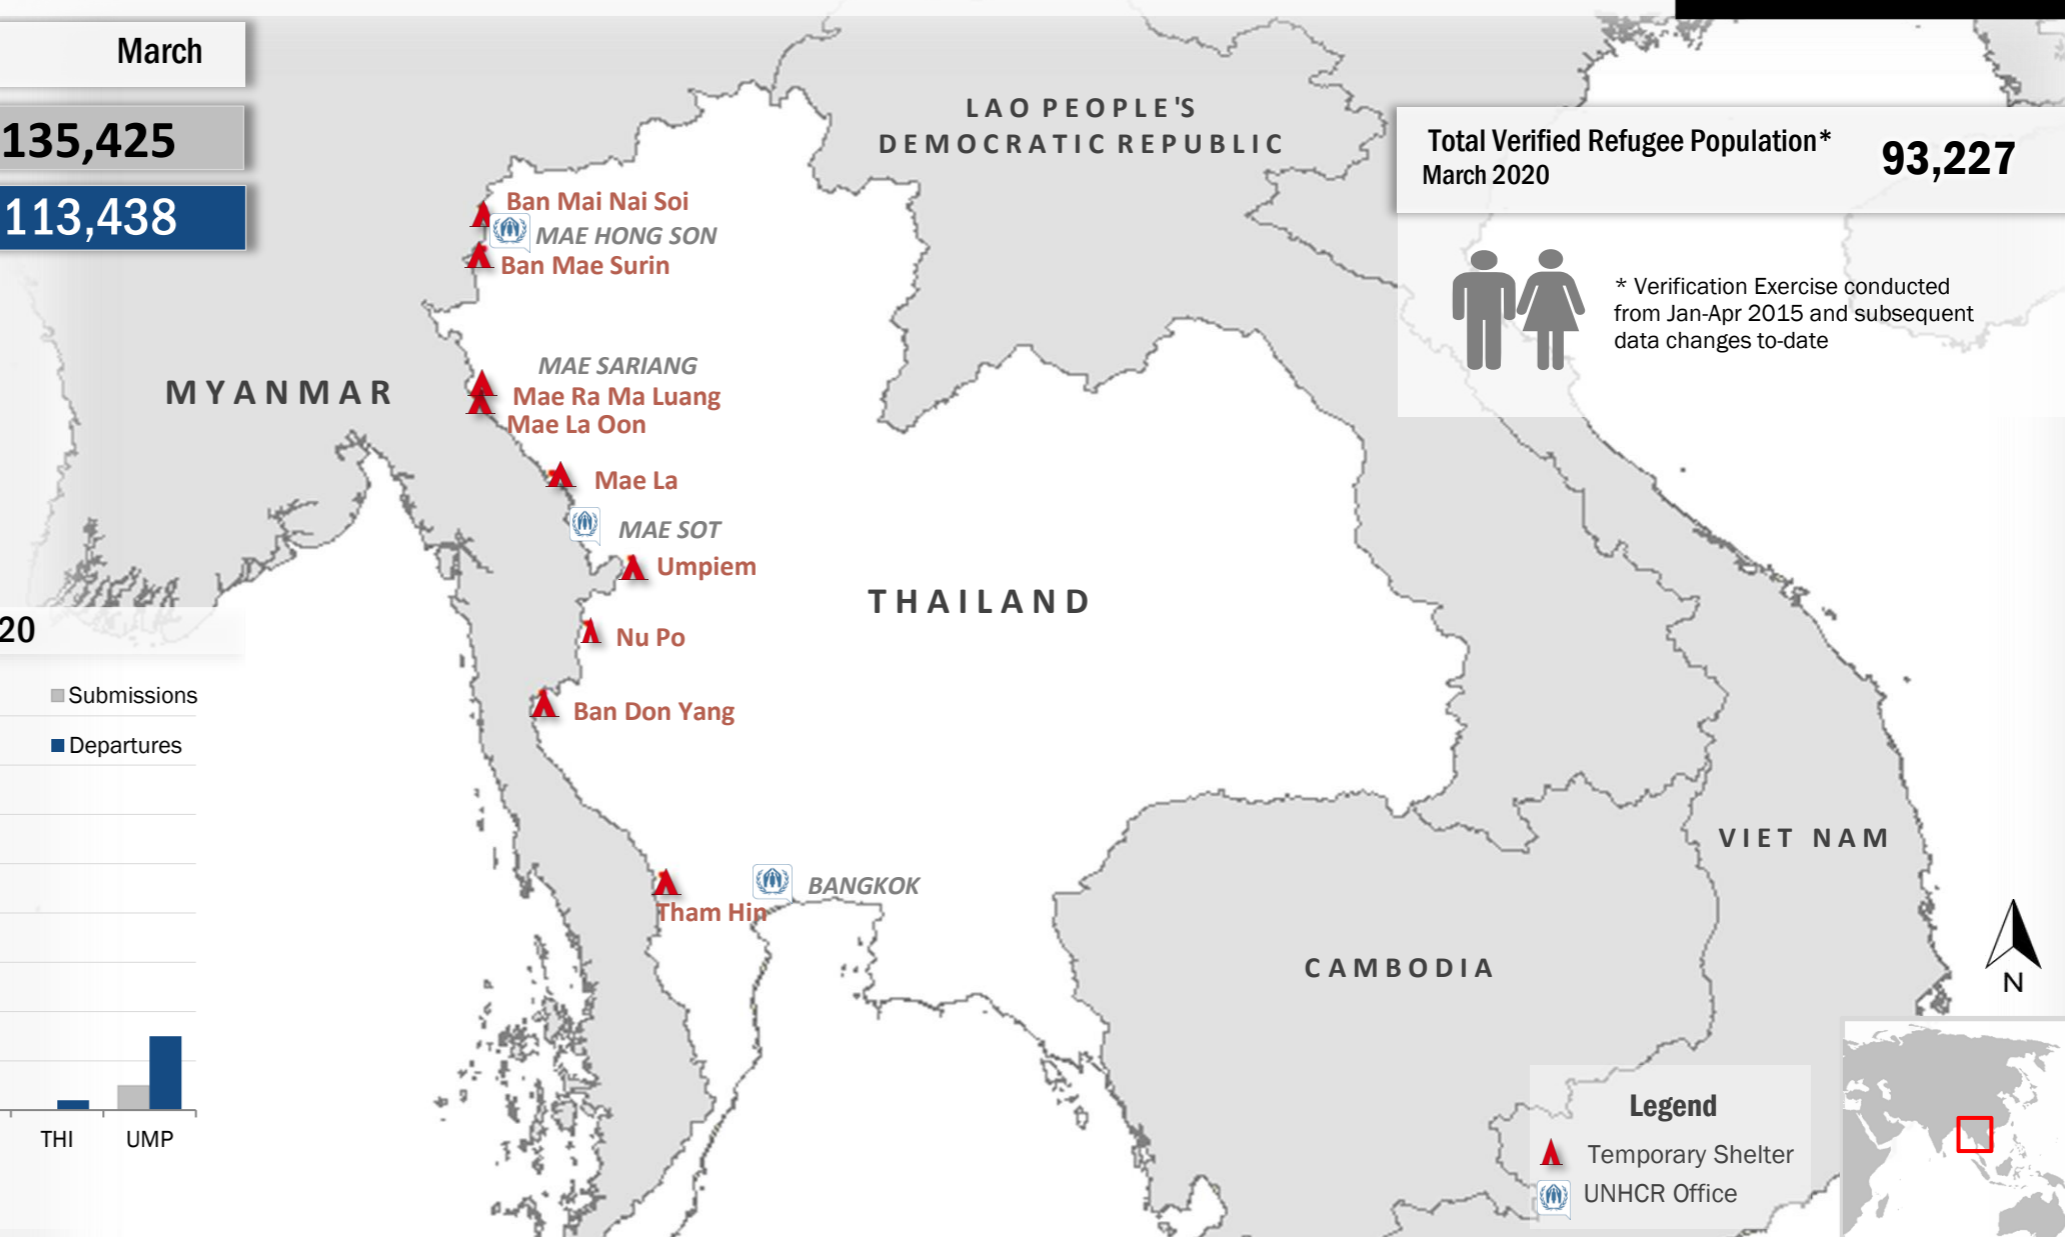

Resettlement of Myanmar Refugees from Temporary Shelters in Thailand

31 March 2020

Thailand Border Operation - Information Management Unit, Mae Sot

Resettlement Figures 2005-2020

March

Total number of submissions **135,425**

Total number of departures **113,438**

Resettlement Progress in 2020

March

Total number of submissions **73**

Total number of departures **236**

Total Verified Refugee Population* **93,227**
March 2020

* Verification Exercise conducted from Jan-Apr 2015 and subsequent data changes to-date

Resettlement of Myanmar Refugees by location in 2020

Main destinations in 2020

Resettlement overview from 2005 - 2020 (in thousands)

Source: UNHCR proGres database

Main destinations from 2005-2020

For more information, visit: www.commonservice.info

Regional funding and funding for Thailand was also received through private donations from Italy, Japan, the Republic of Korea, Spain, Sweden, Thailand, and the United States of America.