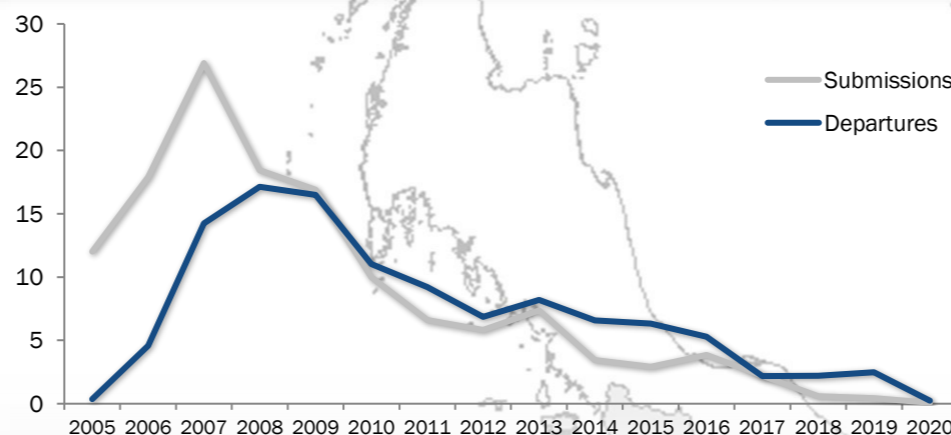

Resettlement of Myanmar Refugees from Temporary Shelters in Thailand

31 March 2020

Thailand Border Operation - Information Management Unit, Mae Sot

Resettlement Figures 2005-2020

March

Total number of submissions **135,425**

Total number of departures **113,438**

Resettlement Progress in 2020

March

Total number of submissions **73**

Total number of departures **236**

Total Verified Refugee Population* **93,227**
March 2020

* Verification Exercise conducted from Jan-Apr 2015 and subsequent data changes to-date

Resettlement of Myanmar Refugees by location in 2020

Main destinations in 2020

Resettlement overview from 2005 - 2020 (in thousands)

Source: UNHCR proGres database

Main destinations from 2005-2020

For more information, visit: www.commonservice.info