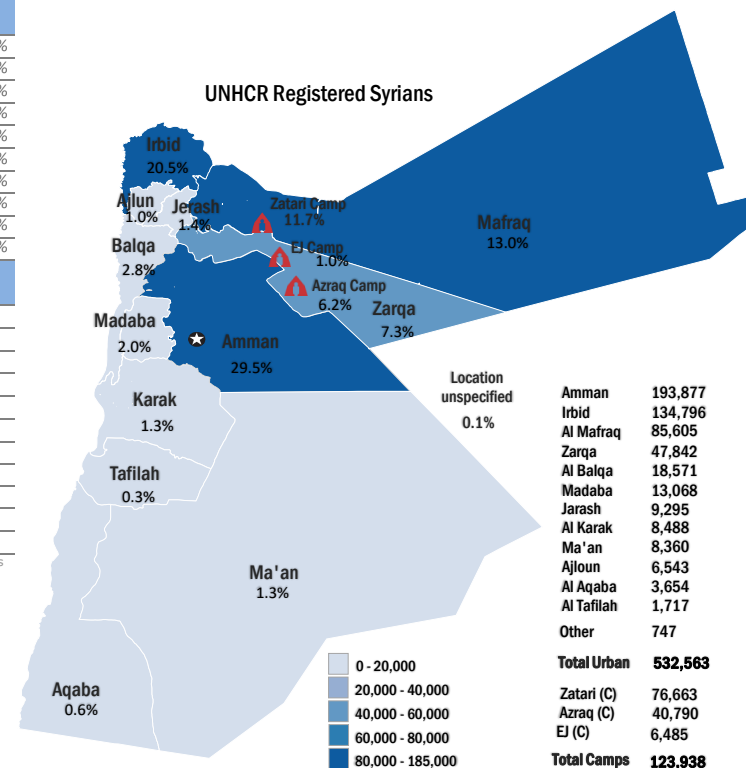

Arrivals

Year	Count	%
Pre-2011	10,289	1.6%
2011	21,270	3.2%
2012	149,294	22.7%
2013	248,756	37.9%
2014	59,433	9.1%
2015	13,980	2.1%
2016	24,515	3.7%
2017	2,845	0.4%
2018	2,224	0.3%
2019	1,145	0.2%
2020	23	0.0%

* The new arrivals excludes newborn babies who will be represented under the