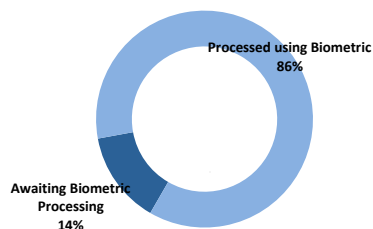

Registered Syrians in Jordan

15 March 2020

UNHCR Jordan

Total Active Registered Syrians 656,501

532,563

81.1%

123,938

18.9%

Biometric Statistics (IRIS)