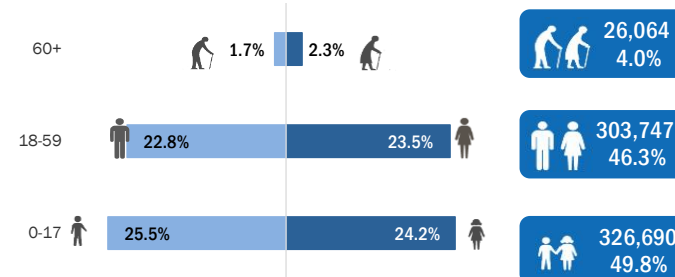

Age-Gender Breakdown