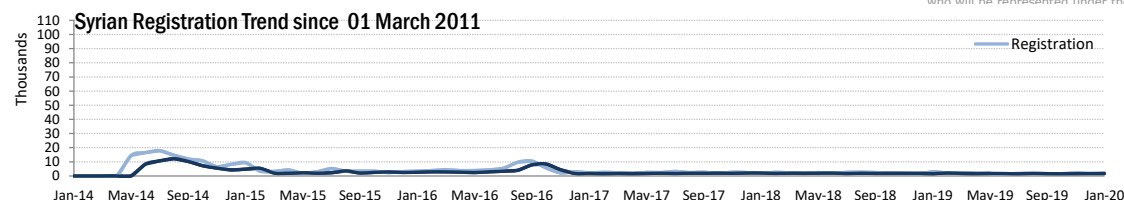

Arrivals

Year	Count	%
Pre-2011	10,289	1.6%
2011	21,270	3.2%
2012	149,294	22.7%
2013	248,756	37.9%
2014	59,433	9.1%
2015	13,980	2.1%
2016	24,515	3.7%
2017	2,845	0.4%
2018	2,224	0.3%
2019	1,145	0.2%
2020	23	0.0%

* The new arrivals excludes newborn babies who will be represented under the