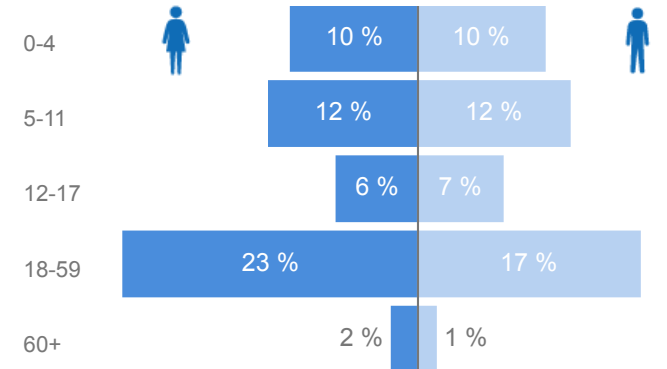

Elderly

3 %

4,052

Total Refugees

116,793

Total Asylum-Seekers

1,247

Female

53 %

62,505

Youth 15-24

19 %

21,985

Zones

Level3	HHs	Individuals
Maratatu D	5,252	13,784
Kavule	4,703	11,385
Maratatu B	4,547	11,596
Nyampindu	4,457	10,091
Mombasa	4,138	11,495
Maratatu A	3,269	8,650
Mukarange	3,103	7,470
Kyebitaka	2,462	8,671
Maratatu C	2,223	5,689
Kentomi	1,427	4,578
Kagoma	1,248	4,482
Kinakyeitaka	1,127	2,846
Kasonga	602	2,446
Rwenyawawa	566	2,427
Nyamiganda	442	1,981
Malembo A	434	1,612
Nyambogo	383	1,796
Munsisa B	290	1,267
Malembo	257	1,037
Munsisa A	244	1,100
Mukunyu A	223	961
Malembo C	169	446
Kirokole	146	570

Occupation * - Top 3

50.9% Have occupation

Farmers (crop and vegetable)	20328
Farm-hands & labourers	1723
Fishermen	1050

* Age is between 18 - 59 years for Occupation

Age & Gender Breakdown

Country of Origin - Top 5	Total
Democratic Republic of the Congo	113,476
South Sudan	3,347
Rwanda	1,092
Burundi	104
Kenya	10