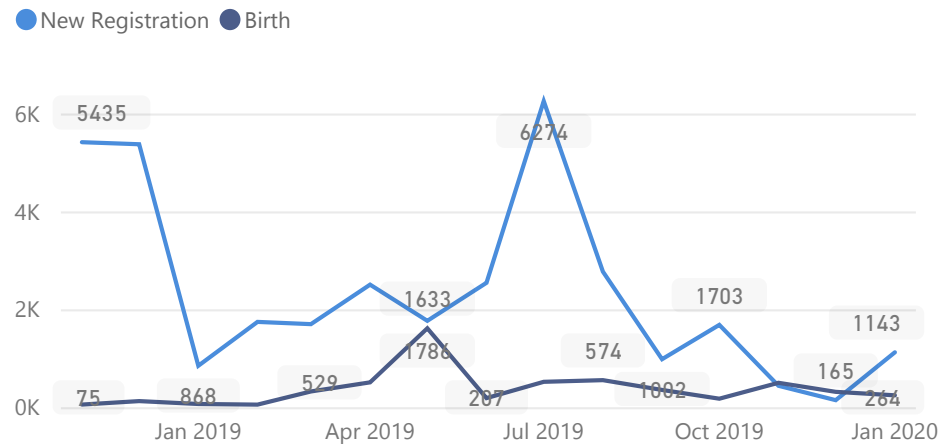

Elderly

3 %

4,052

Total Refugees

116,793

Total Asylum-Seekers

1,247

Female

Occupation * - Top 3

50.9% Have occupation

Farmers (crop and vegetable)	20328
Farm-hands & labourers	1723
Fishermen	1050

* Age is between 18 - 59 years for Occupation

Age & Gender Breakdown

Country of Origin - Top 5	Total
Democratic Republic of the Congo	113,476
South Sudan	3,347
Rwanda	1,092
Burundi	104
Kenya	10

New Registration by Month

Specific Needs - Top 7