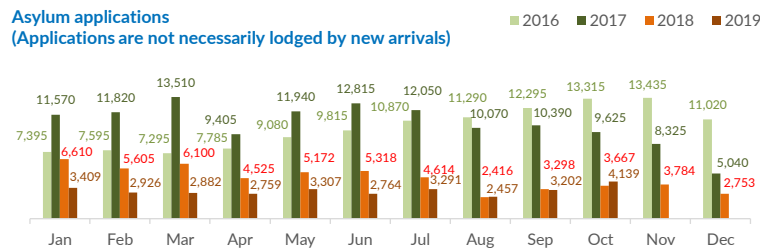

Italy weekly snapshot - 09 Feb 2020

(The charts below are based on figures from the Italian Ministry of Interior and UNHCR estimates. All figures are provisional and subject to change)

Total arrivals (1 Jan - 09 Feb 2020):	1,755
Total arrivals (1 Jan - 09 Feb 2019):	202
Total arrivals 1 Feb - 09 Feb 2020	415
Total arrivals 1 Feb - 09 Feb 2019	0
Average daily arrivals in February 2020 so far:	46
Average daily arrivals in January 2020:	43

Estimated # of arrivals during the last seven days	0
(Based on arrivals or registration figures collected by UNHCR staff)	
Mon, 03 Feb 2020	0
Tue, 04 Feb 2020	0
Wed, 05 Feb 2020	0
Thu, 06 Feb 2020	0
Fri, 07 Feb 2020	0
Sat, 08 Feb 2020	0
Sun, 09 Feb 2020	0

Arrivals per month
 ■ 2019 ■ 2020

Sea arrivals of last weeks

* (as of 09 Feb 2020)

Asylum applications (Applications are not necessarily lodged by new arrivals)

Sea arrivals by gender and age - Jan 2020

Most common sea arrival nationalities in Italy (comparison with previous month)