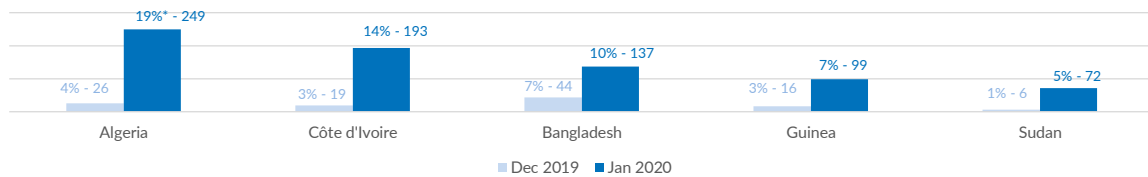

Estimated # of arrivals during the last seven days	0
(Based on arrivals or registration figures collected by UNHCR staff)	
Mon, 03 Feb 2020	0
Tue, 04 Feb 2020	0
Wed, 05 Feb 2020	0
Thu, 06 Feb 2020	0
Fri, 07 Feb 2020	0
Sat, 08 Feb 2020	0
Sun, 09 Feb 2020	0

Arrivals per month
 ■ 2019 ■ 2020

Sea arrivals of last weeks

* (as of 09 Feb 2020)

Asylum applications (Applications are not necessarily lodged by new arrivals)

Sea arrivals by gender and age - Jan 2020

Most common sea arrival nationalities in Italy (comparison with previous month)