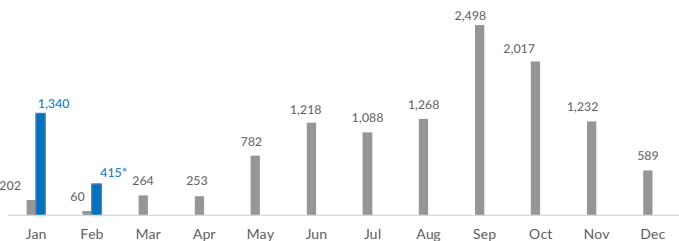

Sea arrivals of last weeks