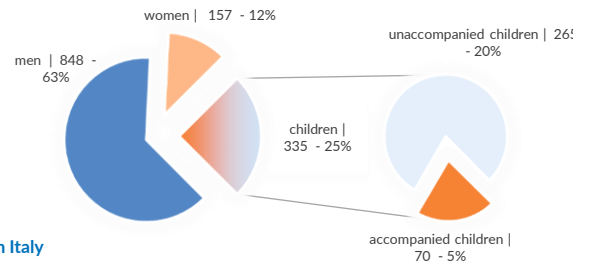

Estimated # of arrivals during the last seven days	0
(Based on arrivals or registration figures collected by UNHCR staff)	
Mon, 03 Feb 2020	0
Tue, 04 Feb 2020	0
Wed, 05 Feb 2020	0
Thu, 06 Feb 2020	0
Fri, 07 Feb 2020	0
Sat, 08 Feb 2020	0
Sun, 09 Feb 2020	0

Arrivals per month
 ■ 2019 ■ 2020

Sea arrivals of last weeks

* (as of 09 Feb 2020)

Asylum applications (Applications are not necessarily lodged by new arrivals)

Sea arrivals by gender and age - Jan 2020

Most common sea arrival nationalities in Italy (comparison with previous month)