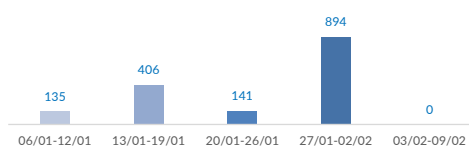

Sea arrivals of last weeks