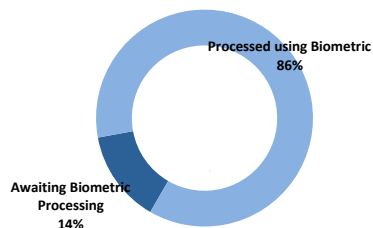

Registered Syrians in Jordan

31 January 2020

Total Active Registered Syrians

655,216

531,644

81.1%

123,572

18.9%

Biometric Statistics (IRIS)