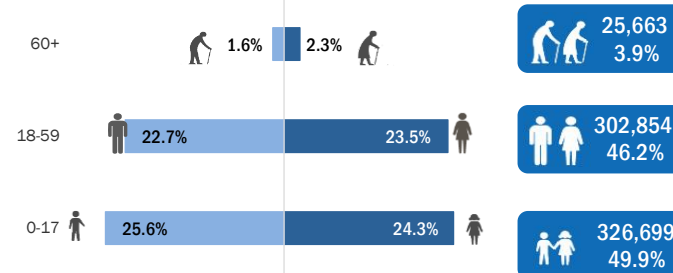

Age-Gender Breakdown