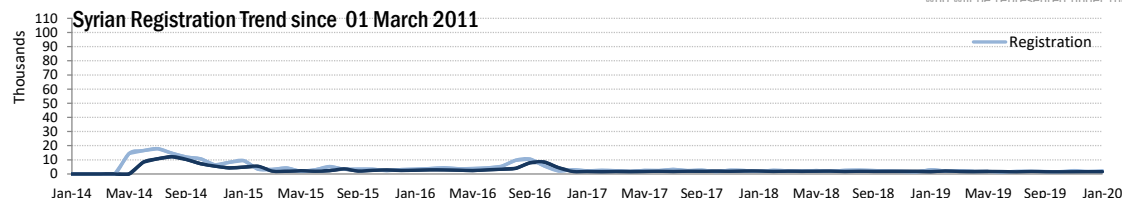

Arrivals

Year	Count	Percentage
Pre-2011	10,814	1.7%
2011	21,528	3.3%
2012	150,607	23.0%
2013	251,239	38.3%
2014	59,967	9.2%
2015	13,902	2.1%
2016	24,102	3.7%
2017	2,887	0.4%
2018	2,579	0.4%
2019	1,675	0.3%
2020	17	0.0%