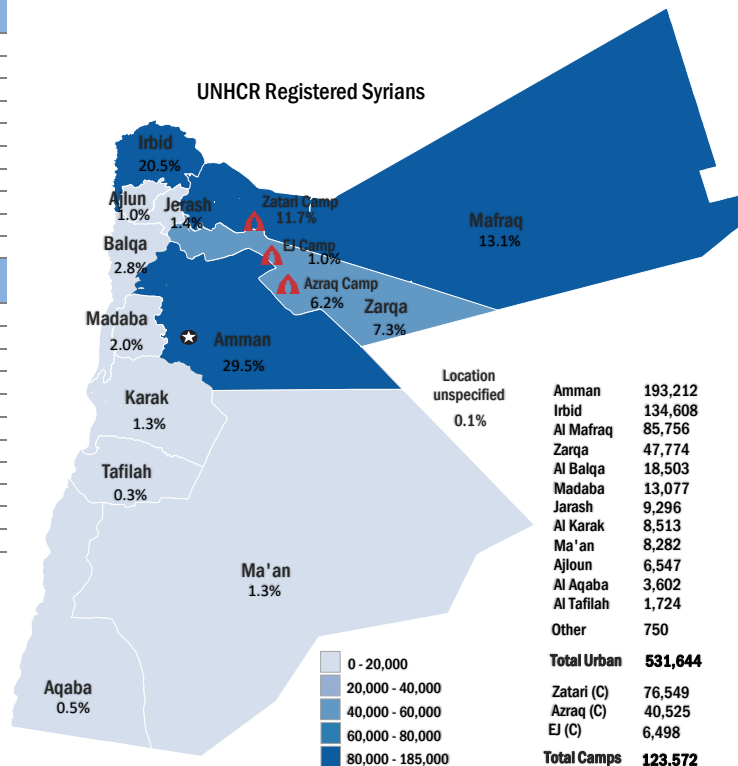

UNHCR Registered Syrians

Location	Count
Amman	193,212
Irbid	134,608
Al Mafraq	85,756
Zarqa	47,774
Al Balqa	18,503
Madaba	13,077
Jarash	9,296
Al Karak	8,513
Ma' an	8,282
Ajloun	6,547
Al Aqaba	3,602
Al Tafilah	1,724
Other	750
Total Urban	531,644
Zatari (C)	76,549
Azraq (C)	40,525
EJ (C)	6,498
Total Camps	123,572