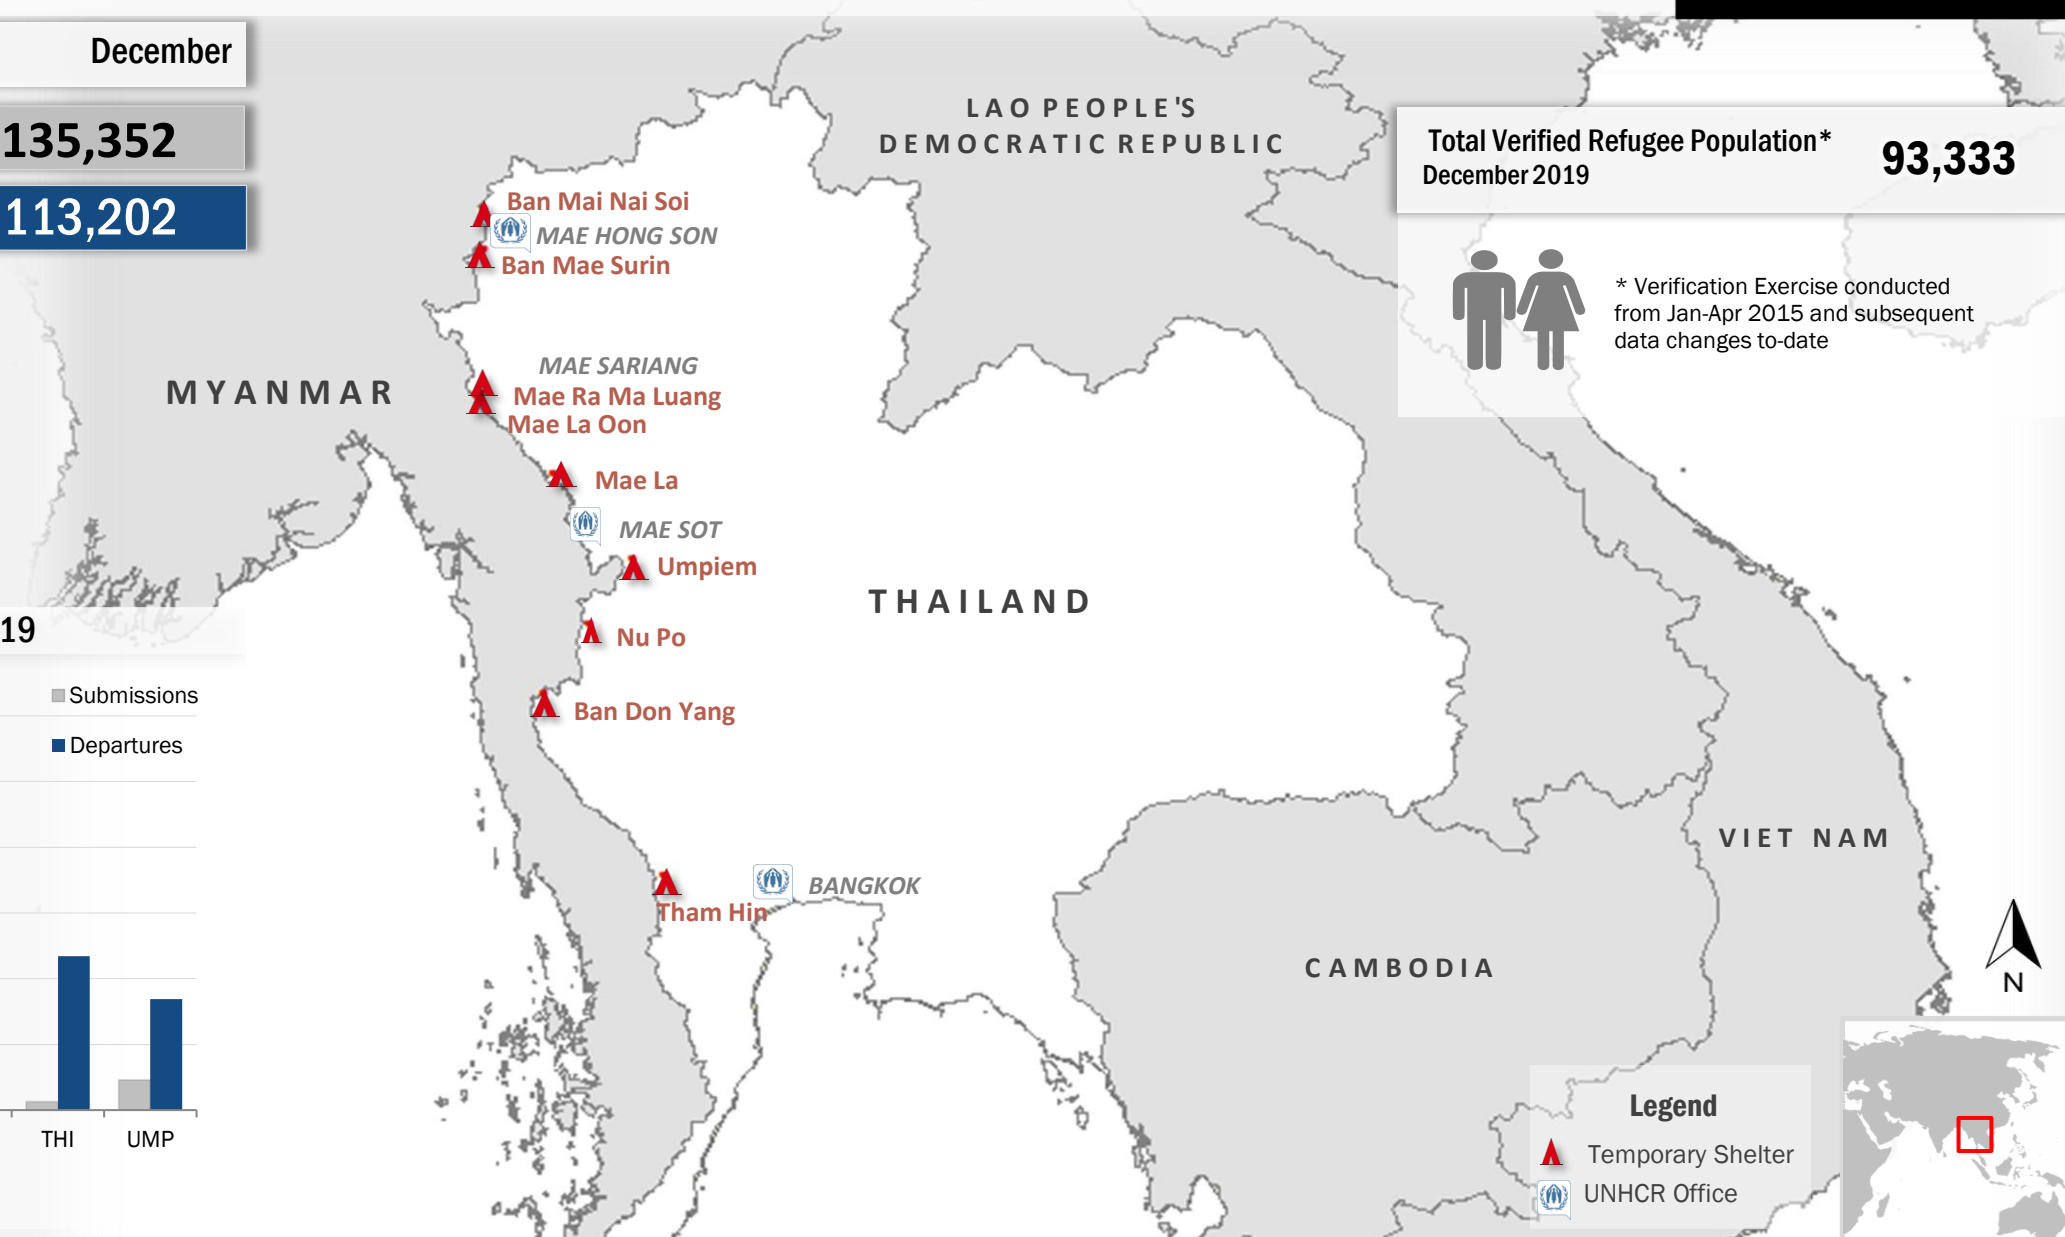

Resettlement of Myanmar Refugees from Temporary Shelters in Thailand

31 December 2019

Thailand Border Operation - Information Management Unit, Mae Sot

Resettlement Figures 2005-2019

December

Total number of submissions **135,352**

Total number of departures **113,202**

Resettlement Progress in 2019

December

Total number of submissions **442**

Total number of departures **2,475**

Total Verified Refugee Population* **93,333**
December 2019

* Verification Exercise conducted from Jan-Apr 2015 and subsequent data changes to-date

Resettlement of Myanmar Refugees by location in 2019