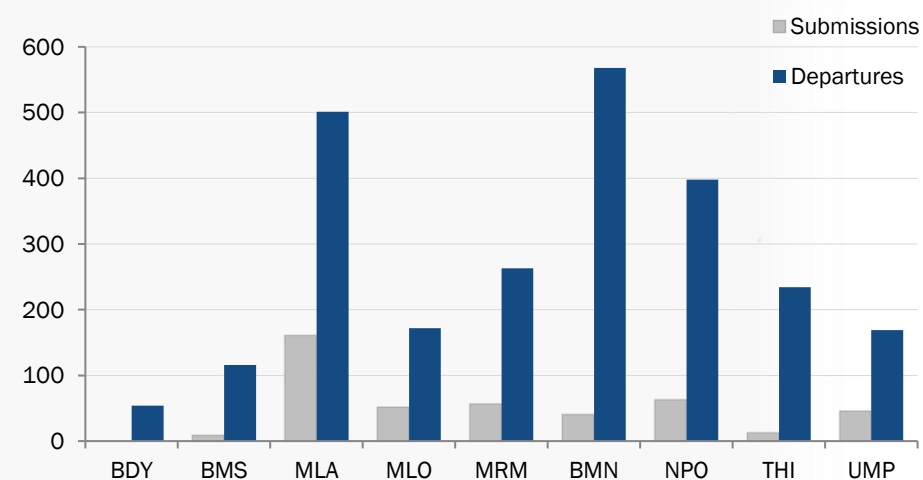

Resettlement of Myanmar Refugees from Temporary Shelters in Thailand

31 December 2019

Thailand Border Operation - Information Management Unit, Mae Sot

Resettlement Figures 2005-2019

December

Total number of submissions **135,352**

Total number of departures **113,202**

Resettlement Progress in 2019

December

Total number of submissions **442**

Total number of departures **2,475**

Total Verified Refugee Population* **93,333**
December 2019

* Verification Exercise conducted from Jan-Apr 2015 and subsequent data changes to-date

Resettlement of Myanmar Refugees by location in 2019