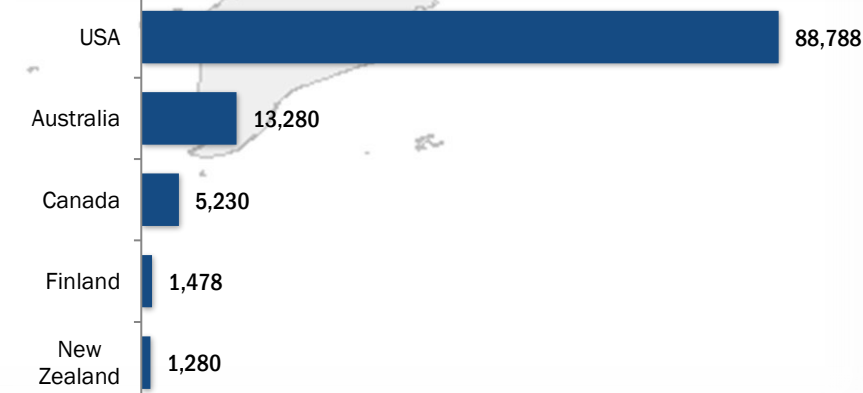

Main destinations from 2005-2019

Source: UNHCR proGRES database

For more information, visit: www.commonservice.info