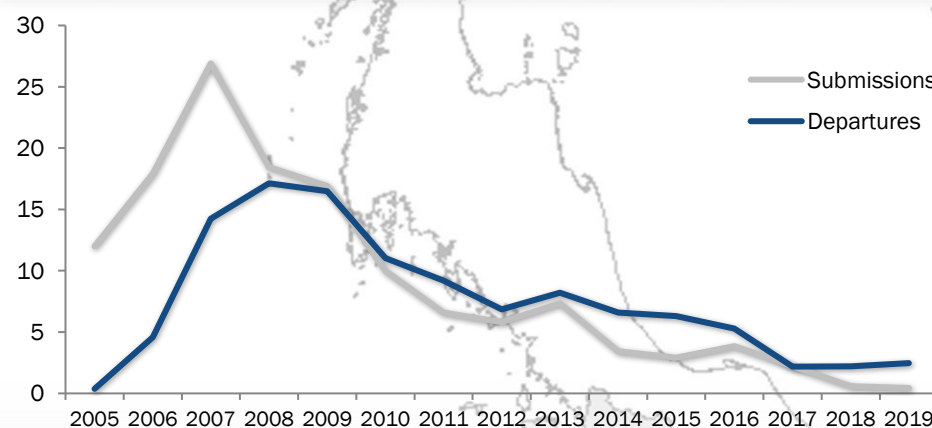

Resettlement overview from 2005 - 2019 (in thousands)