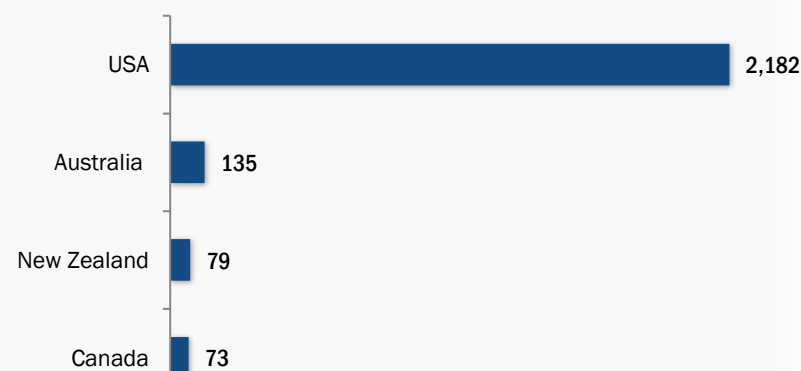

Main destinations in 2019