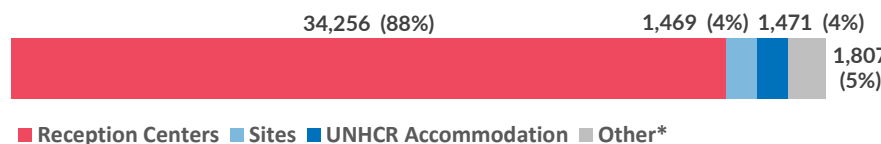

Demographics