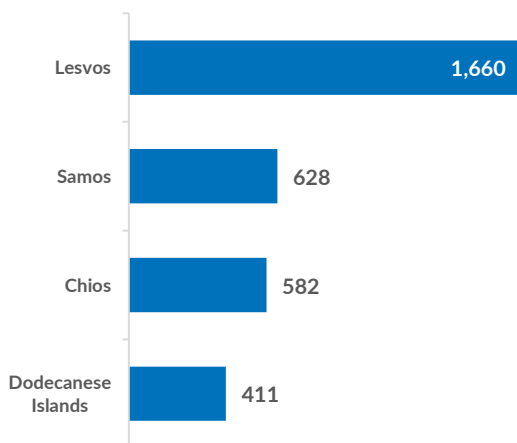

Aegean Islands Weekly Snapshot

Arrivals

This week, 3,281 people arrived on the Aegean islands, an increase from last week's 2,361 arrivals and from last year's 597 arrivals during the same period.

The average daily arrivals this week equalled 469, compared to 337 in the previous week.

Population on the Islands

Some 39,000 refugees and migrants reside on the Aegean islands. The majority of the population on the Aegean islands are from Afghanistan (43%), Syria (20%) and the Democratic Republic of Congo (6%).

Women account for 21% of the population and children for 35%, of whom more than 6 out of 10 are younger than 12 years old.

Approximately 16% of the children are unaccompanied or separated, mainly from Afghanistan.

Some 39% are men between 18 and 39 years old.

Demographics

Entry Points by Sea

This week 3,281 people reached the Aegean islands, the majority of whom arrived to Lesbos. The average daily arrivals on all islands was 469.