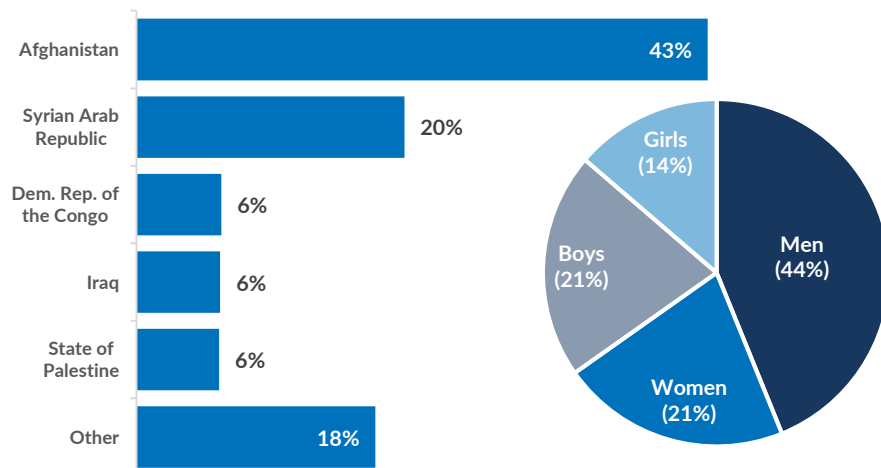

Aegean Islands Weekly Snapshot

Arrivals

This week, 3,281 people arrived on the Aegean islands, an increase from last week's 2,361 arrivals and from last year's 597 arrivals during the same period.

The average daily arrivals this week equalled 469, compared to 337 in the previous week.

Population on the Islands

Some 39,000 refugees and migrants reside on the Aegean islands. The majority of the population on the Aegean islands are from Afghanistan (43%), Syria (20%) and the Democratic Republic of Congo (6%).

Women account for 21% of the population and children for 35%, of whom more than 6 out of 10 are younger than 12 years old.

Approximately 16% of the children are unaccompanied or separated, mainly from Afghanistan.

Some 39% are men between 18 and 39 years old.

Demographics

Entry Points by Sea

This week 3,281 people reached the Aegean islands, the majority of whom arrived to Lesbos. The average daily arrivals on all islands was 469.