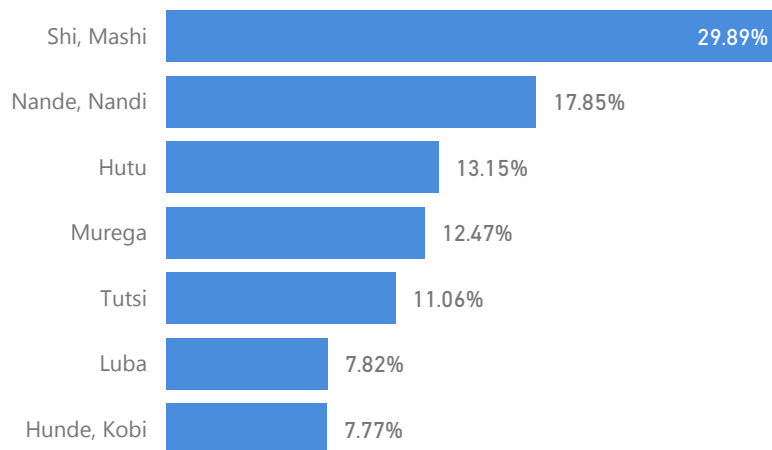

Congolese By Ethnicity - Top 7