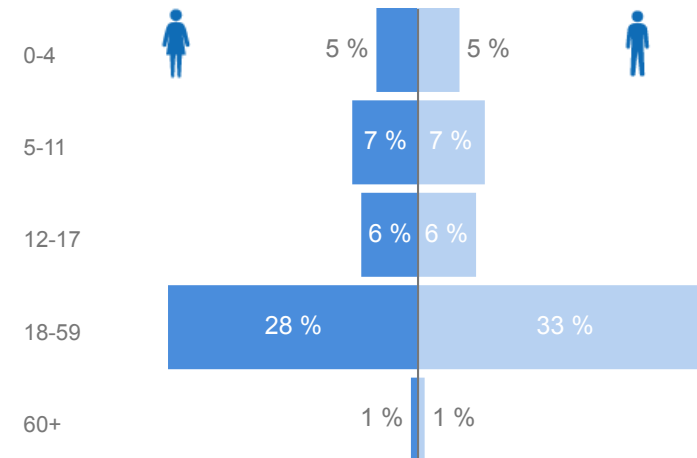

## Total Asylum-Seekers

17,867

### Female

47 %

34,850

### Youth 15-24

27 %

20,041

Country of Origin - Top 15	Total
Democratic Republic of the Congo	25,056
Somalia	22,398
Eritrea	12,701
Burundi	4,319
South Sudan	3,630
Ethiopia	1,988
Rwanda	1,805
Sudan	1,380
Pakistan	241
Turkey	33
Yemen	30
Syrian Arab Republic	16
Congo, Republic of the	14
Egypt	9
Chad	7

## Age & Gender Breakdown