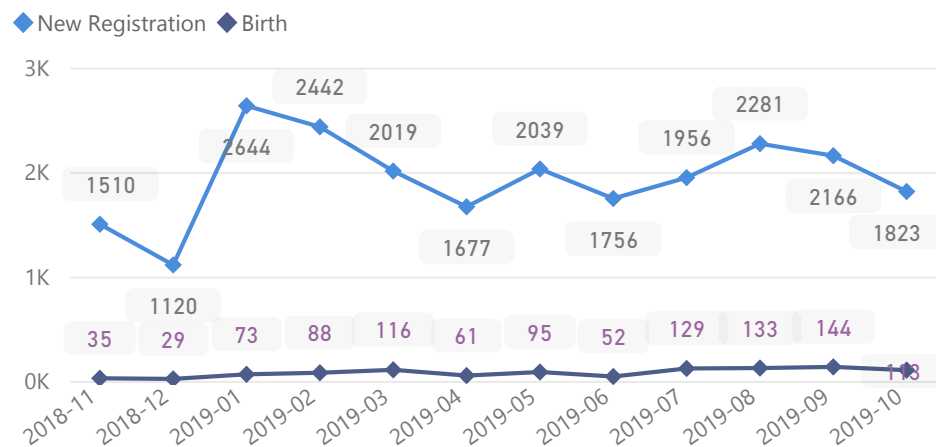

New Registration By Month