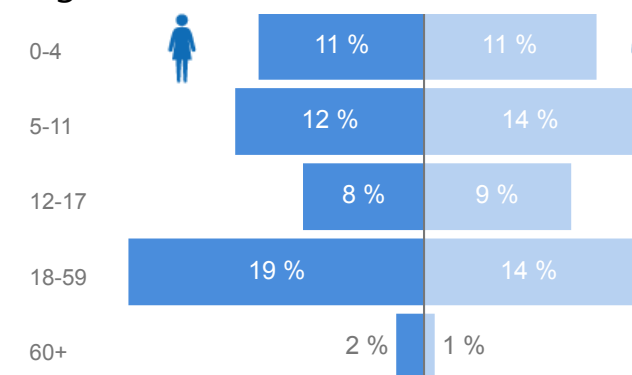

Total Refugees

51,672

Total Asylum-Seekers

5

Female
51 %
26,579

Youth 15-24
20 %
10,474

Zones

Level3	HHs	Individuals
Zone 5B	4,041	13,032
Zone 7	2,949	10,597
Zone 4	2,187	7,404
Zone 5A	2,064	7,103
Zone 6	1,422	4,662
Zone 2	1,301	3,733
Zone 1	928	2,589
Zone 3	736	2,498

Age & Gender Breakdown

Country of Origin	Total
South Sudan	51,430
Sudan	247

New Registration by Month

◆ New Registration ◆ Birth

Occupation

* - Top 7 40.4% Have occupation

* Age is between 18 - 59 years for Occupation