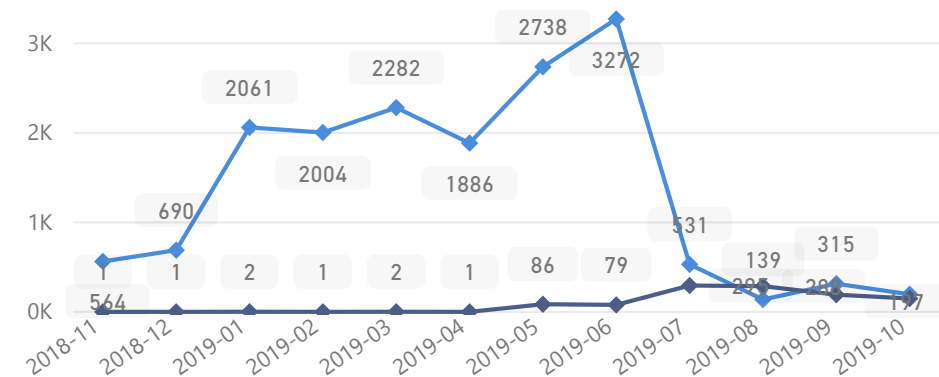

Total Refugees

51,672

Total Asylum-Seekers

5

Female
51 %
26,579

Youth 15-24
20 %
10,474

Zones

Level3	HHs	Individuals
Zone 5B	4,041	13,032
Zone 7	2,949	10,597
Zone 4	2,187	7,404
Zone 5A	2,064	7,103
Zone 6	1,422	4,662
Zone 2	1,301	3,733
Zone 1	928	2,589
Zone 3	736	2,498

Age & Gender Breakdown

Country of Origin	Total
South Sudan	51,430
Sudan	247

New Registration by Month

◆ New Registration ◆ Birth

Occupation

* - Top 7 40.4% Have occupation

* Age is between 18 - 59 years for Occupation