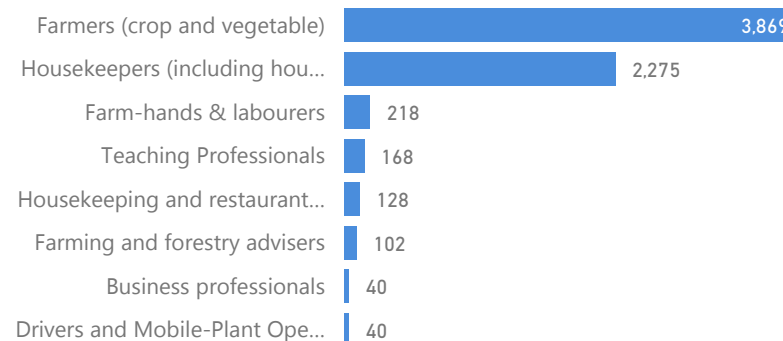

Age & Gender Breakdown

Country of Origin	Total
South Sudan	51,430
Sudan	247

New Registration by Month

◆ New Registration ◆ Birth

Occupation

* - Top 7 40.4% Have occupation

* Age is between 18 - 59 years for Occupation

Specific Needs - Top 7