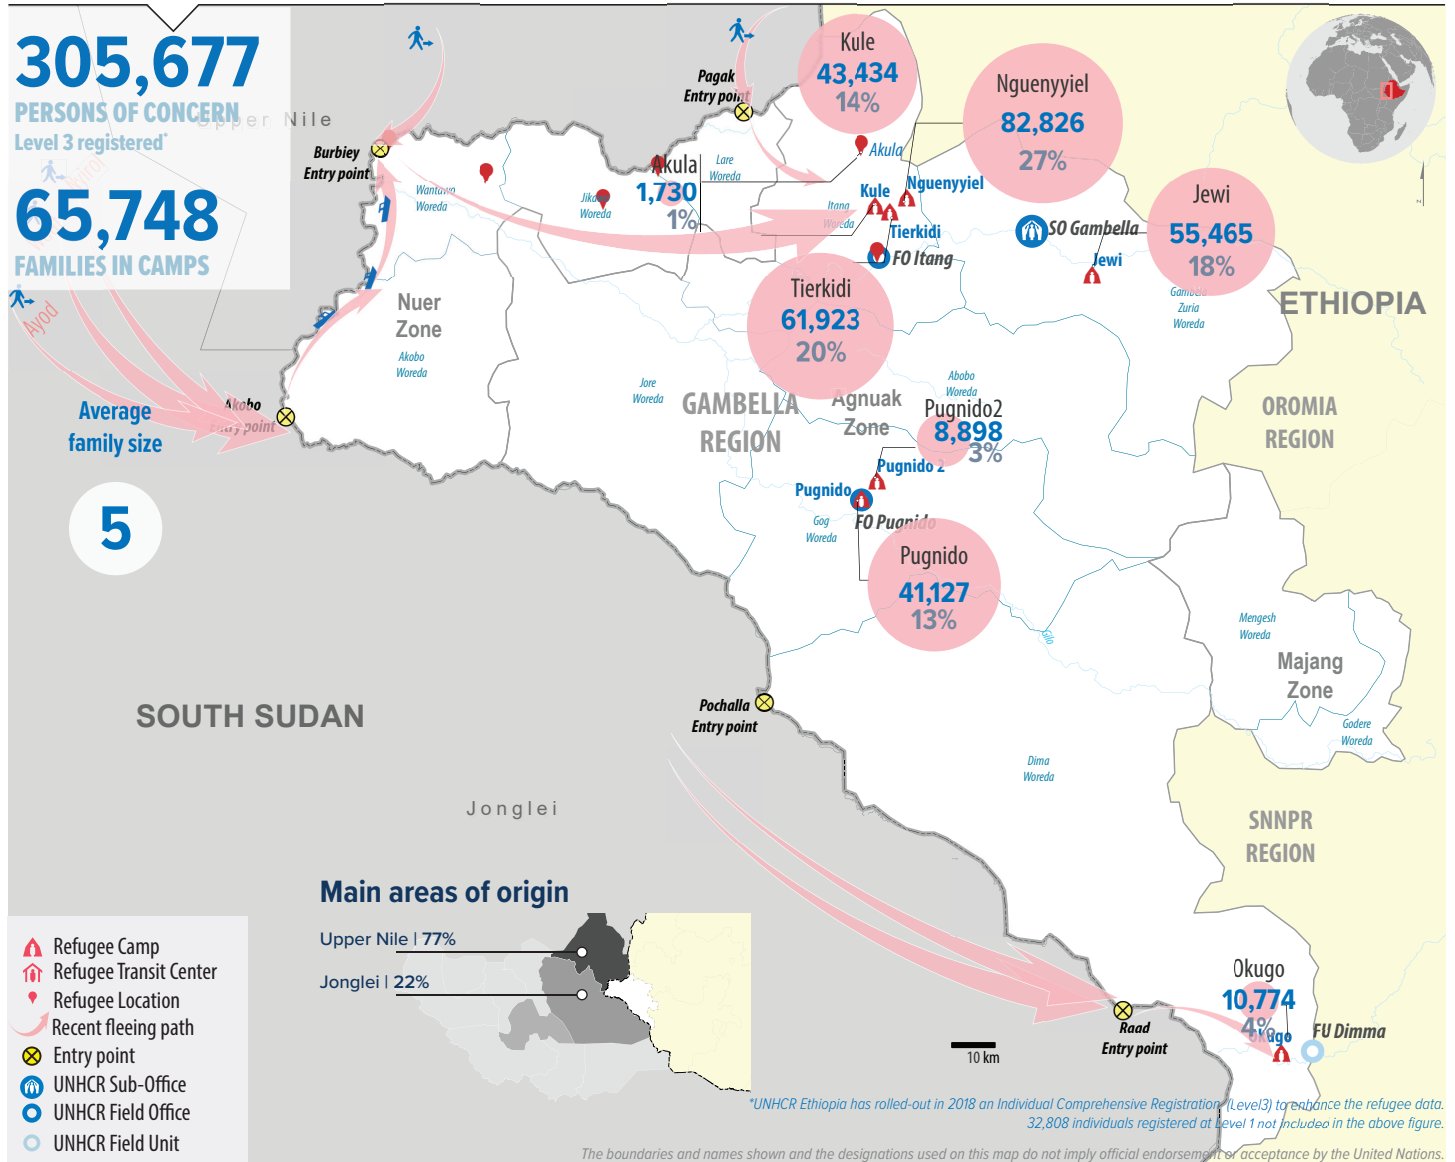

SOUTH SUDAN SITUATION

Refugee population in Gambella region | as of 31 October 2019

Age/Sex breakdown

Arrivals