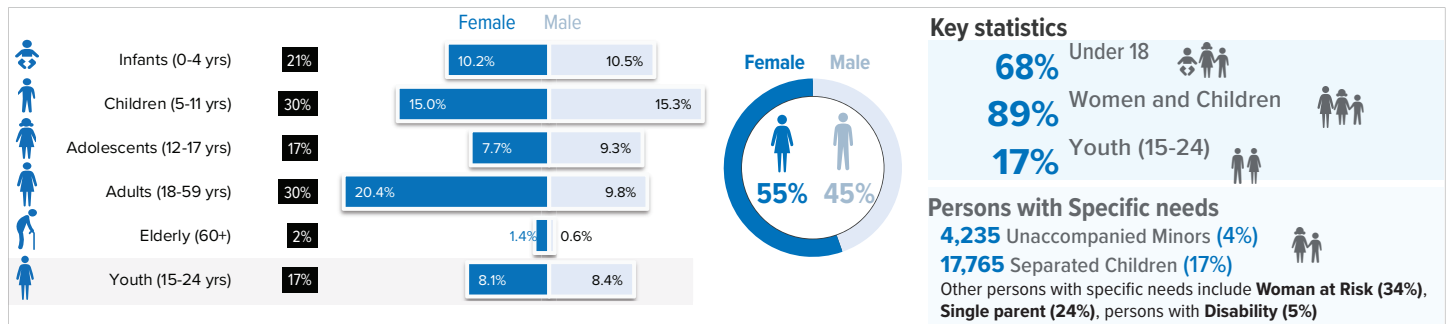

SOUTH SUDAN SITUATION

Refugee population in Gambella region | as of 31 October 2019

Age/Sex breakdown

Arrivals