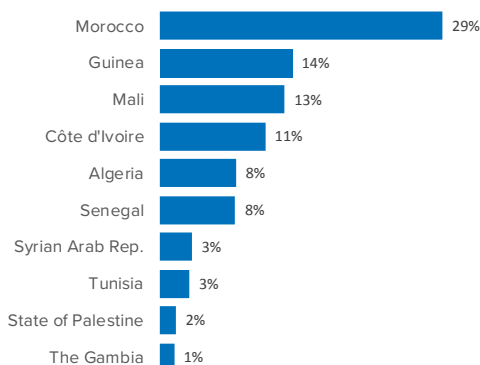

SPAIN Weekly snapshot - Week 38 (16 - 22 Sep 2019)

The charts below are based on figures from the Ministry of Interior and UNHCR estimates. All figures are provisional and subject to change

Refugees & migrants: sea and land arrivals in week 38¹

The boundaries and names shown and the designations used on this map do not imply official endorsement or acceptance by the United Nations

Sea and land arrivals during the last five weeks¹

Arrivals per month²

Most common nationalities, Jan - Aug 2019²

Demographic breakdown, Jan - Aug 2019²