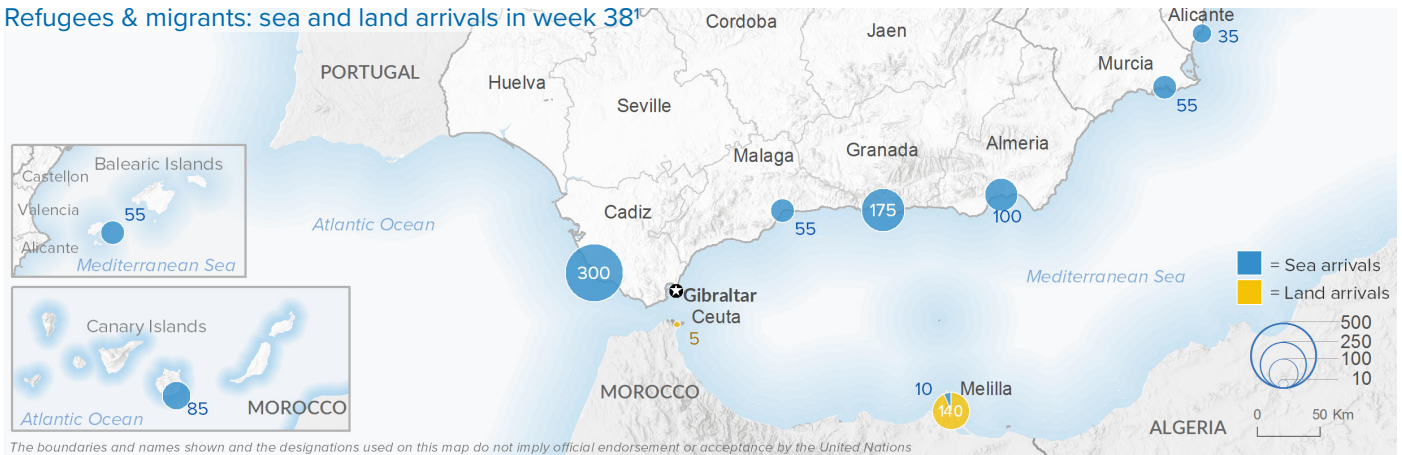

SPAIN Weekly snapshot - Week 38 (16 - 22 Sep 2019)

The charts below are based on figures from the Ministry of Interior and UNHCR estimates. All figures are provisional and subject to change

Refugees & migrants: sea and land arrivals in week 38¹

The boundaries and names shown and the designations used on this map do not imply official endorsement or acceptance by the United Nations

Sea and land arrivals during the last five weeks¹

Arrivals per month²