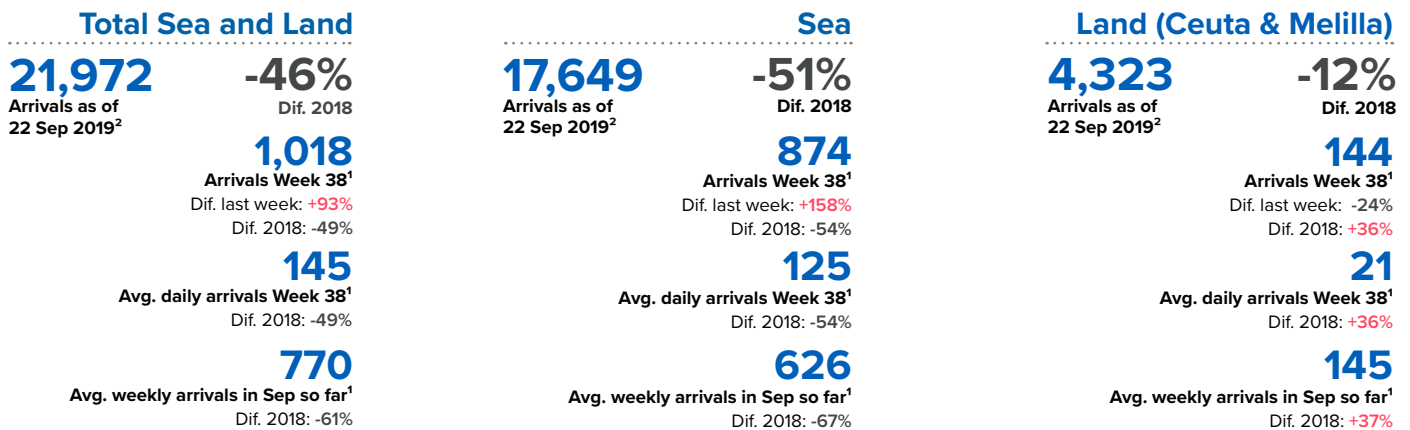

SPAIN Weekly snapshot - Week 38 (16 - 22 Sep 2019)

The charts below are based on figures from the Ministry of Interior and UNHCR estimates. All figures are provisional and subject to change

Refugees & migrants: sea and land arrivals in week 38¹

The boundaries and names shown and the designations used on this map do not imply official endorsement or acceptance by the United Nations

Sea and land arrivals during the last five weeks¹

Arrivals per month²