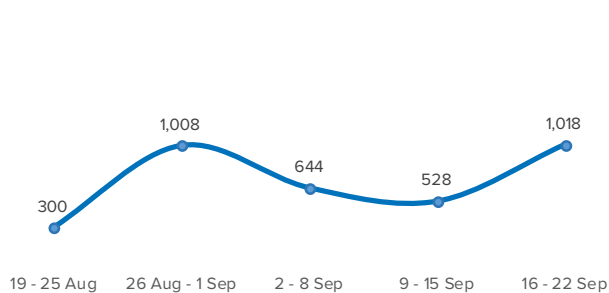

Sea and land arrivals during the last five weeks¹