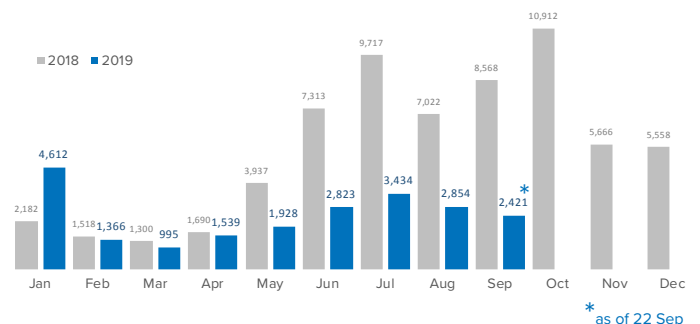

SPAIN Weekly snapshot - Week 38 (16 - 22 Sep 2019)

The charts below are based on figures from the Ministry of Interior and UNHCR estimates. All figures are provisional and subject to change

Refugees & migrants: sea and land arrivals in week 38¹

The boundaries and names shown and the designations used on this map do not imply official endorsement or acceptance by the United Nations

Sea and land arrivals during the last five weeks¹

Arrivals per month²