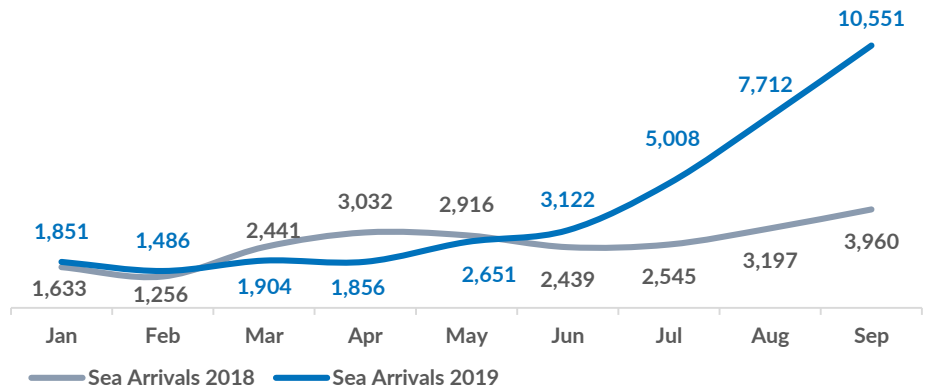

Aegean Islands Monthly Snapshot

Arrivals

This month, 10,551 people arrived on the islands, an increase from last month's 7,712 arrivals and from last year's 3,960 arrivals during the same period.

During 2019, a total of 36,141 refugees and migrants arrived in Greece by sea.

The average daily arrivals this month equalled 352, compared to 249 in the previous month.

Monthly Arrivals and Estimated Population

The majority of September's arrivals to the islands are from Afghanistan (37%), Syria (37%) and Somalia (6%).

Women account for 23% of September's arrivals and children for 35% of whom nearly 7 out of 10 are younger than 12 years old.

Approximately 15% of the children are unaccompanied or separated, mainly from Afghanistan and Syria.

This month, 10,551 people reached the islands, the majority of whom arrived to Lesbos. The average daily arrivals on all islands was 352.

Departures to the mainland

This month, 5,072 asylum-seekers departed, once authorized by the authorities, from the islands to the mainland. UNHCR supported the transfer of 2,233 people. Of those, 368 were moved to UNHCR's apartments on the mainland. An additional 1,865 people were transferred to open reception facilities, with the joint support of UNHCR and the Reception and Identification Service.