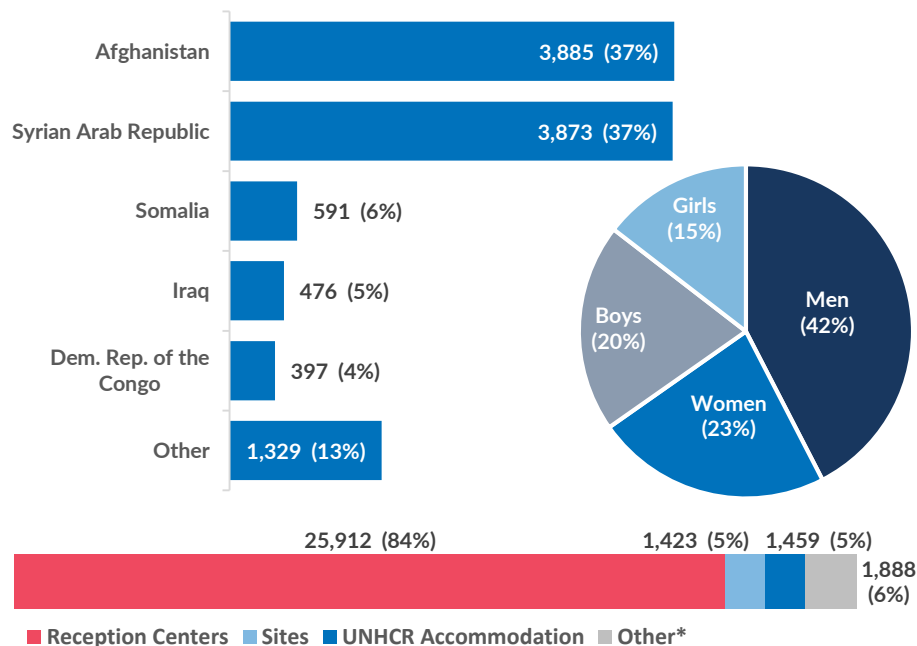

Aegean Islands Monthly Snapshot

Arrivals

This month, 10,551 people arrived on the islands, an increase from last month's 7,712 arrivals and from last year's 3,960 arrivals during the same period.

During 2019, a total of 36,141 refugees and migrants arrived in Greece by sea.

The average daily arrivals this month equalled 352, compared to 249 in the previous month.

Monthly Arrivals and Estimated Population

The majority of September's arrivals to the islands are from Afghanistan (37%), Syria (37%) and Somalia (6%).

Women account for 23% of September's arrivals and children for 35% of whom nearly 7 out of 10 are younger than 12 years old.

Approximately 15% of the children are unaccompanied or separated, mainly from Afghanistan and Syria.

Some 36% are men between 18 and 39 years old.

The estimated number of refugees and migrants residing on the islands is 30,700, as of end of September 2019.

Demographics of Monthly Arrivals

Entry Points by Sea