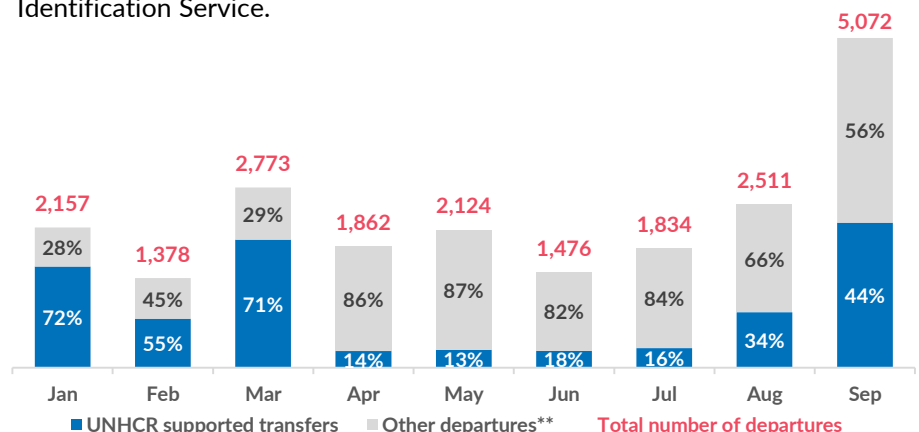

The average daily arrivals this month equalled 352, compared to 249 in the previous month.

Monthly Arrivals and Estimated Population

The majority of September's arrivals to the islands are from Afghanistan (37%), Syria (37%) and Somalia (6%).

Women account for 23% of September's arrivals and children for 35% of whom nearly 7 out of 10 are younger than 12 years old.

Approximately 15% of the children are unaccompanied or separated, mainly from Afghanistan and Syria.

Some 36% are men between 18 and 39 years old.

The estimated number of refugees and migrants residing on the islands is 30,700, as of end of September 2019.

Demographics of Monthly Arrivals

Entry Points by Sea

This month, 10,551 people reached the islands, the majority of whom arrived to Lesbos. The average daily arrivals on all islands was 352.

Departures to the mainland

This month, 5,072 asylum-seekers departed, once authorized by the authorities, from the islands to the mainland. UNHCR supported the transfer of 2,233 people. Of those, 368 were moved to UNHCR's apartments on the mainland. An additional 1,865 people were transferred to open reception facilities, with the joint support of UNHCR and the Reception and Identification Service.