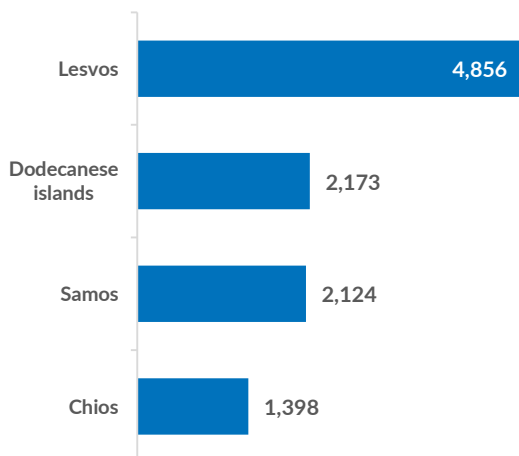

Aegean Islands Monthly Snapshot

Arrivals

This month, 10,551 people arrived on the islands, an increase from last month's 7,712 arrivals and from last year's 3,960 arrivals during the same period.

During 2019, a total of 36,141 refugees and migrants arrived in Greece by sea.

Women account for 23% of September's arrivals and children for 35% of whom nearly 7 out of 10 are younger than 12 years old.

Approximately 15% of the children are unaccompanied or separated, mainly from Afghanistan and Syria.

Some 36% are men between 18 and 39 years old.

The estimated number of refugees and migrants residing on the islands is 30,700, as of end of September 2019.

Demographics of Monthly Arrivals

Entry Points by Sea

This month, 10,551 people reached the islands, the majority of whom arrived to Lesbos. The average daily arrivals on all islands was 352.

Departures to the mainland

This month, 5,072 asylum-seekers departed, once authorized by the authorities, from the islands to the mainland. UNHCR supported the transfer of 2,233 people. Of those, 368 were moved to UNHCR's apartments on the mainland. An additional 1,865 people were transferred to open reception facilities, with the joint support of UNHCR and the Reception and Identification Service.