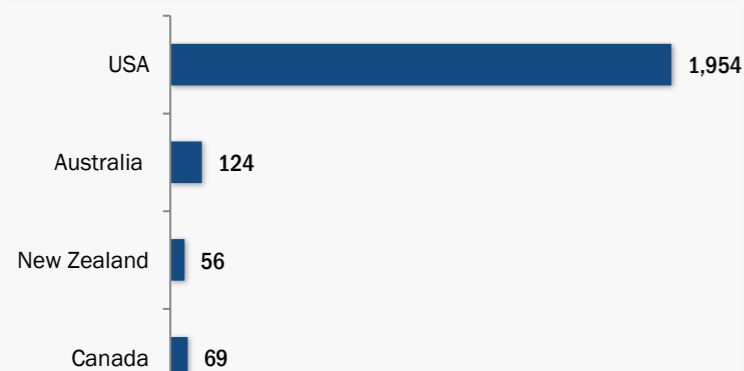

Main destinations in 2019