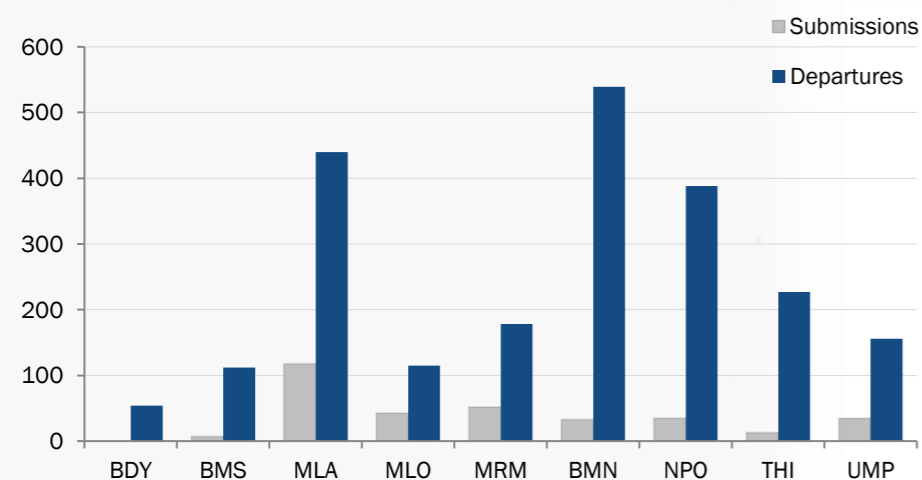

Resettlement of Myanmar Refugees from Temporary Shelters in Thailand

30 September 2019

Thailand Border Operation - Information Management Unit, Mae Sot

Resettlement Figures 2005-2019 September

Total number of submissions **135,246**

Total number of departures **112,936**

Resettlement Progress in 2019 September

Total number of submissions **336**

Total number of departures **2,209**

Total Verified Refugee Population* **93,139**
September 2019

* Verification Exercise conducted from Jan-Apr 2015 and subsequent data changes to-date

Resettlement of Myanmar Refugees by location in 2019