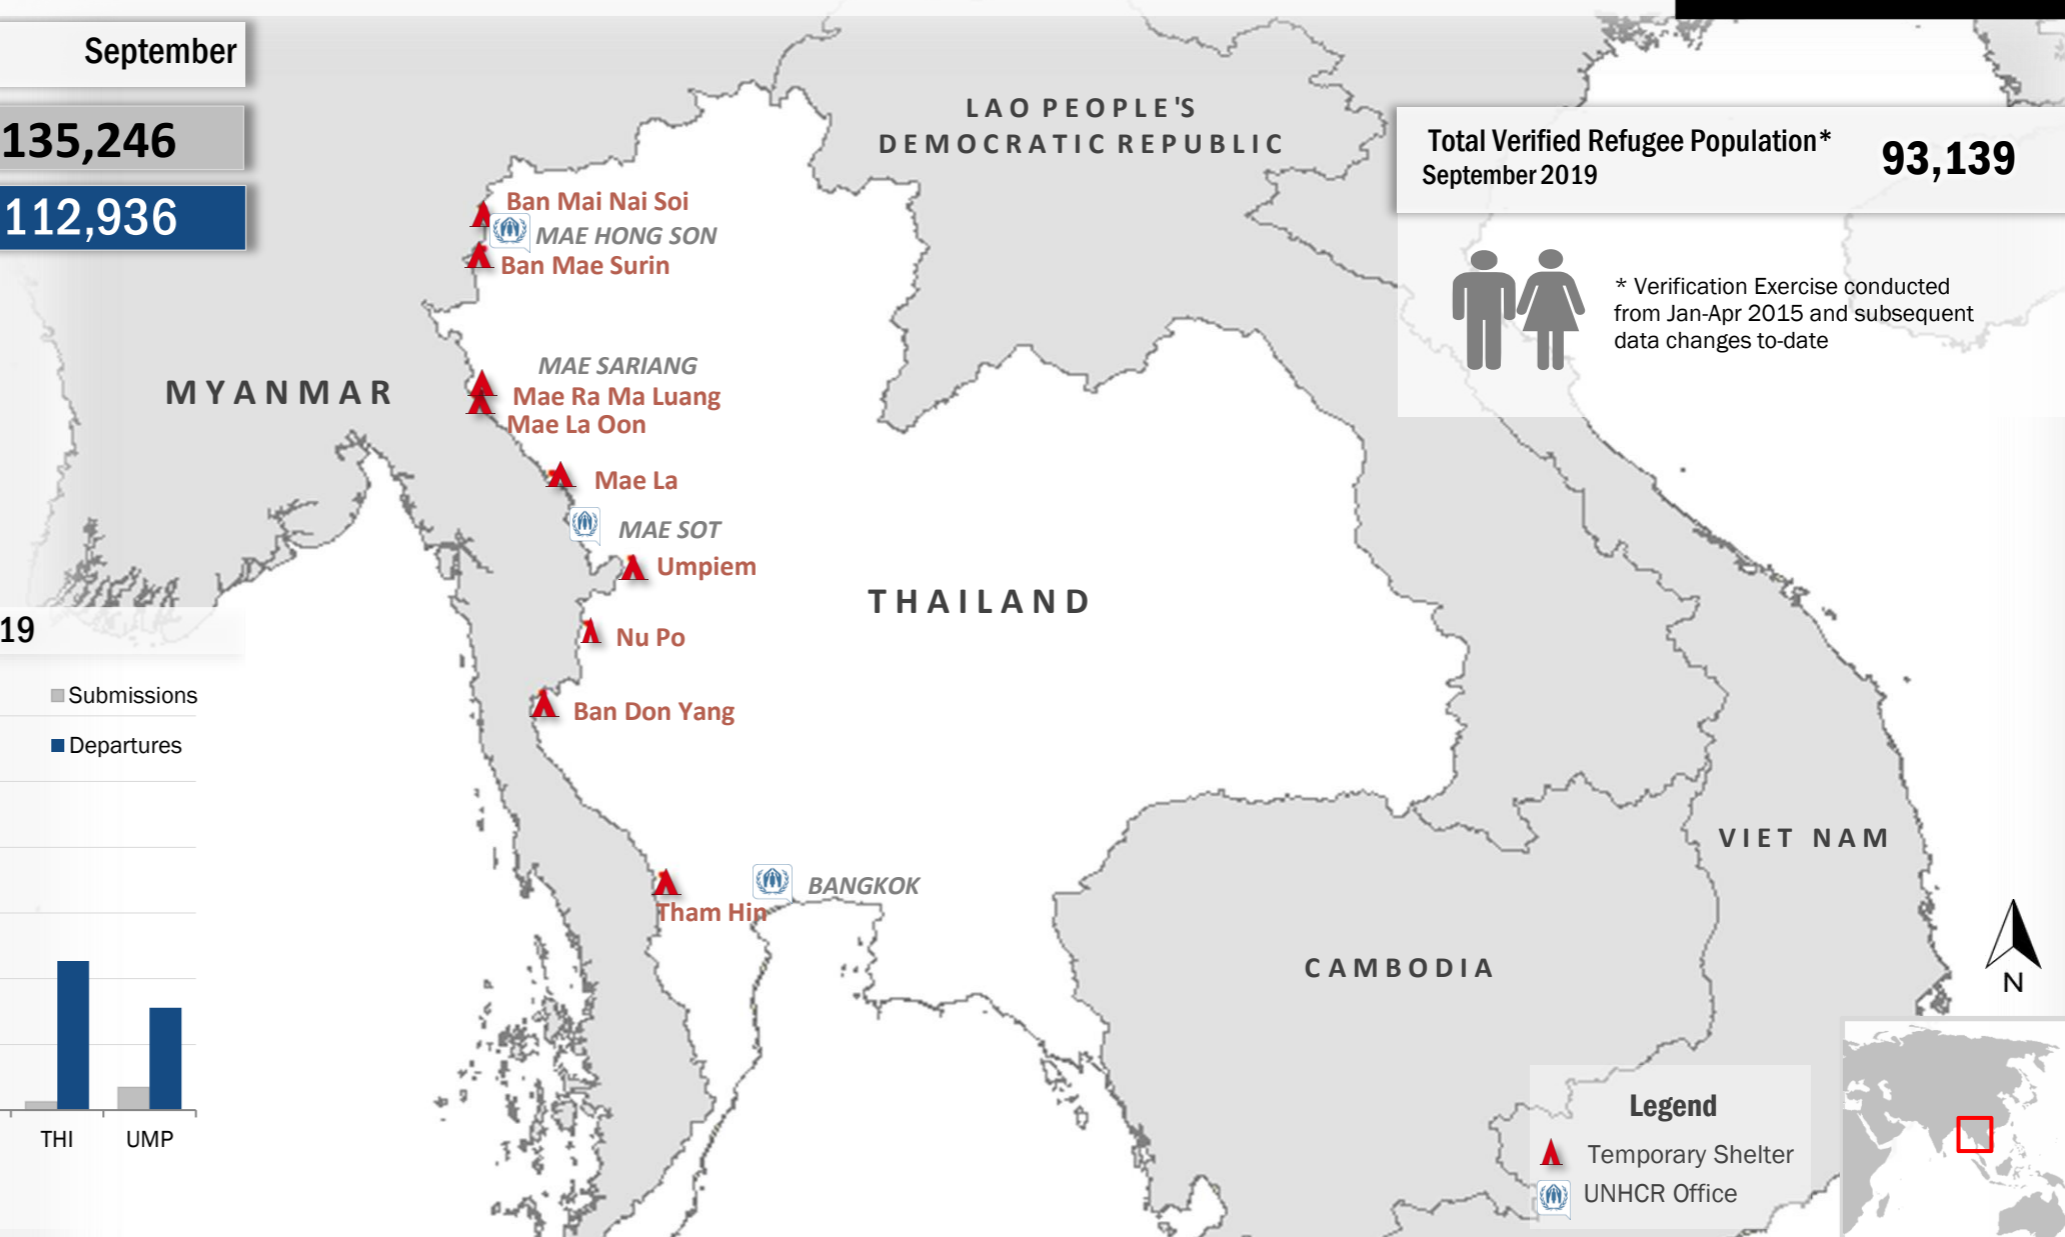

Resettlement of Myanmar Refugees from Temporary Shelters in Thailand

30 September 2019

Thailand Border Operation - Information Management Unit, Mae Sot

Resettlement Figures 2005-2019 September

Total number of submissions **135,246**

Total number of departures **112,936**

Resettlement Progress in 2019 September

Total number of submissions **336**

Total number of departures **2,209**

Total Verified Refugee Population* **93,139**
September 2019

* Verification Exercise conducted from Jan-Apr 2015 and subsequent data changes to-date

Resettlement of Myanmar Refugees by location in 2019