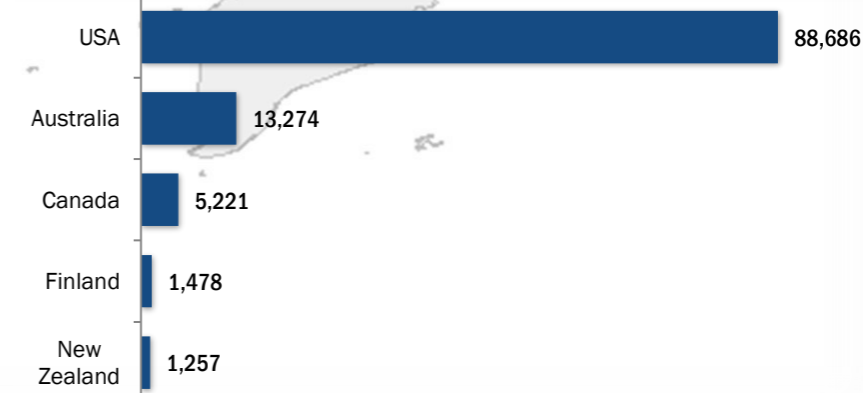

Main destinations from 2005-2019

Source: UNHCR proGRES database

For more information, contact: imumaesot@unhcr.org
www.commonservice.info