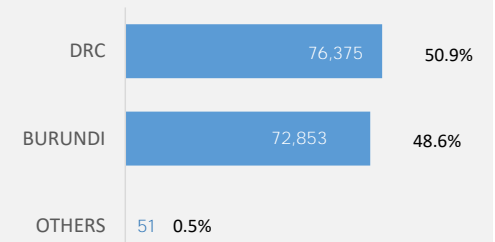

Population Figures

Total Population	149,279
Refugees	145,334
Asylum Seekers	297
Others	3,648

CoO Breakdown (Ref)

Age Breakdown

Monthly Registration Trends