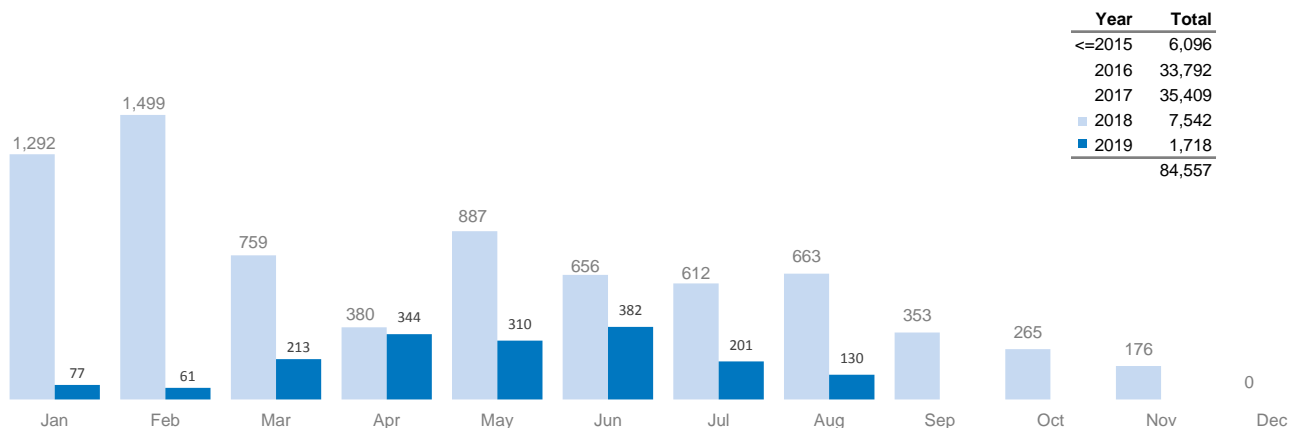

SOMALIA

Somali returnees from Kenya at 31 Aug 2019

84,557
refugee returnees (2014 - 2019)

Age, gender composition

Women and children combined represent 85% of all returnees to date

Somali returnees by destination

Region	Individuals	Percent
Lower Juba	54,369	64%
Banadir	15,250	18%
Bay	9,453	11%
Gedo	2,922	3%
Middle Juba	1,541	2%
Middle Shabelle	798	1%
Lower Shabelle	117	0%
Hiraan	42	0%
Bari	12	0%
Nugaal	13	0%
Woq. Galbeed	18	0%
Other	22	0%
TOTAL	84,557	100%

Data on destinations for returnees from Kenya are generally based on the place of initial return. In the case of arrivals by road convoy in 2017, the final destination declared on arrival is used.

Returnees from Kenya by month