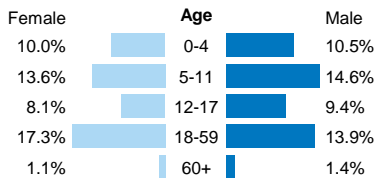

SOMALIA

Somali returnees from Kenya at 31 Aug 2019

84,557
refugee returnees (2014 - 2019)

Age, gender composition

Women and children combined represent 85% of all returnees to date

Somali returnees by destination

Region	Individuals	Percent
Lower Juba	54,369	64%
Banadir	15,250	18%
Bay	9,453	11%
Gedo	2,922	3%
Middle Juba	1,541	2%
Middle Shabelle	798	1%
Lower Shabelle	117	0%
Hiraan	42	0%
Bari	12	0%
Nugaal	13	0%
Woq. Galbeed	18	0%
Other	22	0%
TOTAL	84,557	100%