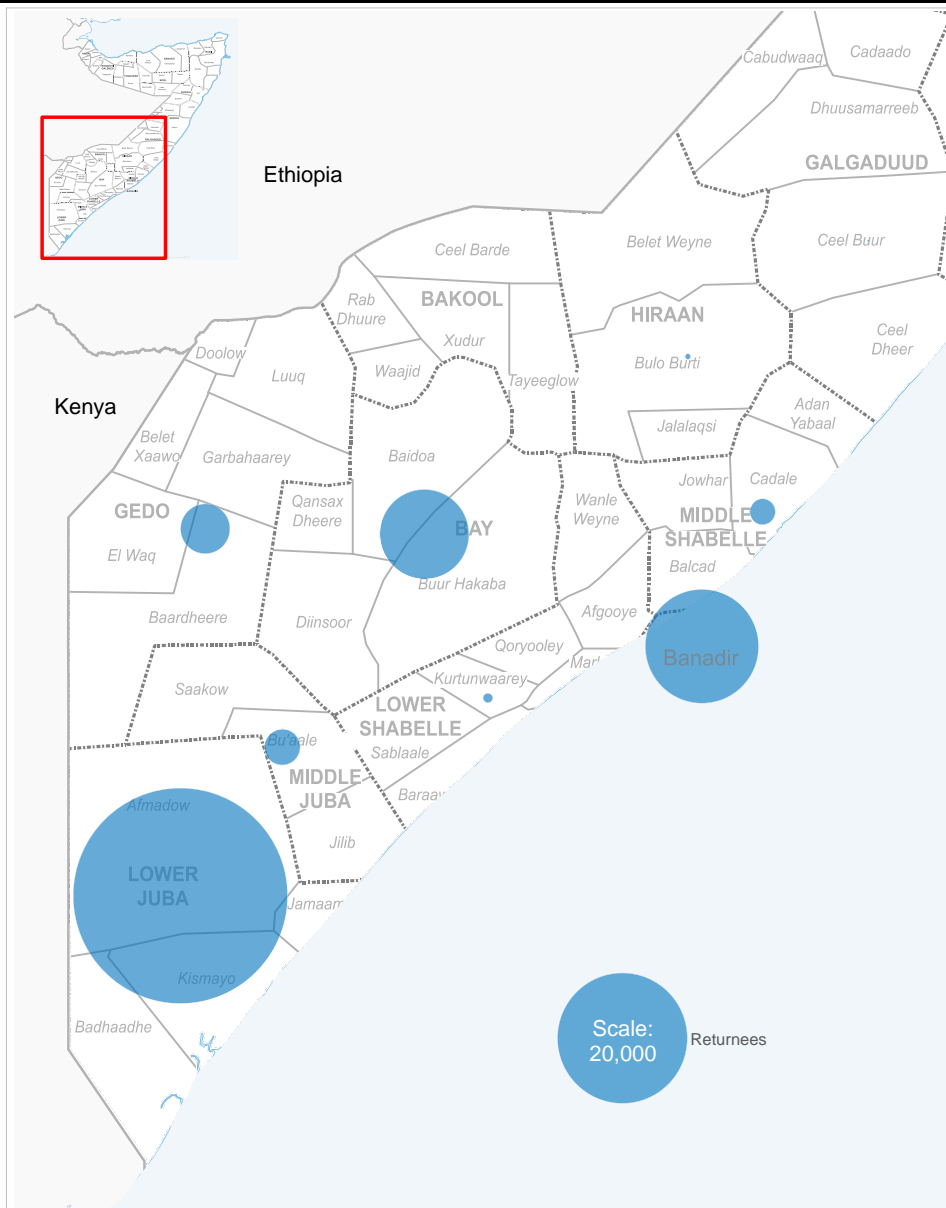

SOMALIA

Somali returnees from Kenya at 31 Aug 2019

84,557
refugee returnees (2014 - 2019)

Age, gender composition

Women and children combined represent 85% of all returnees to date

Somali returnees by destination

Region	Individuals	Percent
Lower Juba	54,369	64%
Banadir	15,250	18%
Bay	9,453	11%
Gedo	2,922	3%
Middle Juba	1,541	2%
Middle Shabelle	798	1%
Lower Shabelle	117	0%
Hiraan	42	0%
Bari	12	0%
Nugaal	13	0%
Woq. Galbeed	18	0%
Other	22	0%
TOTAL	84,557	100%

Data on destinations for returnees from Kenya are generally based on the place of initial return. In the case of arrivals by road convoy in 2017, the final destination declared on arrival is used.

Returnees from Kenya by month