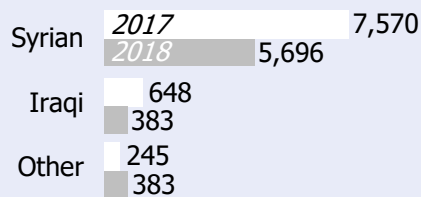

Resettlement in 2017 & 2018

Referrals Submitted - *Individuals*