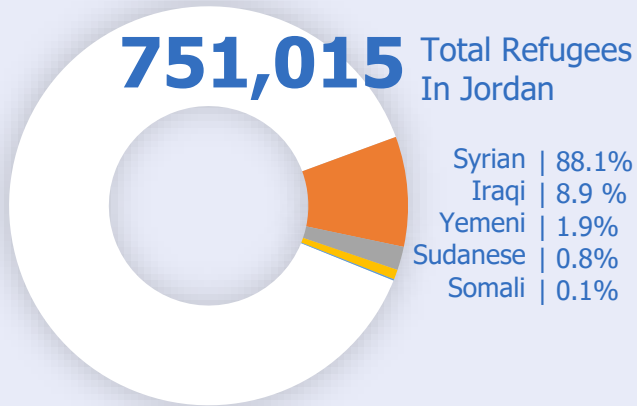

| Population in need of resettlement: 10% or 75,000

Resettlement Countries pledged to Receive **6,395** refugees in **2019**

Refugee Quota for 2019 - *individuals*

Total 2019 Submissions: **3,705** (as of 31 July 2019)

Total 2019 Departures: **3,567** (as of 31 July 2019)

July Submissions: **648** individuals

Complementary Pathways in 2018

Family Reunification – Sweden

Labor Mobility – New Zealand

Scholarships – France & Japan

Humanitarian Admissions – Canada & Italy

The Resettlement Process in Jordan

Pre-Processing
identification, screening,
counselling & scheduling

Resettlement Processing
interview, review &
submission

**Post-Submission
Follow-Up**

**Departure
Arrangements**

Resettlement in 2017 & 2018

Referrals Submitted - *Individuals*

Total Submissions

Departures - *Individuals*

Total Departures