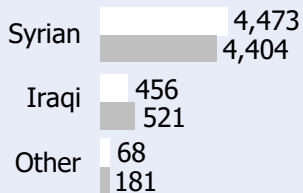

Total 2019 Departures: **3,567** (as of 31 July 2019)

July Submissions: **648** individuals

Complementary Pathways in 2018

Family Reunification – Sweden

Labor Mobility – New Zealand

Scholarships – France & Japan

**Departure
Arrangements**

Resettlement in 2017 & 2018

Referrals Submitted - *Individuals*

Total Submissions

Departures - *Individuals*

Total Departures