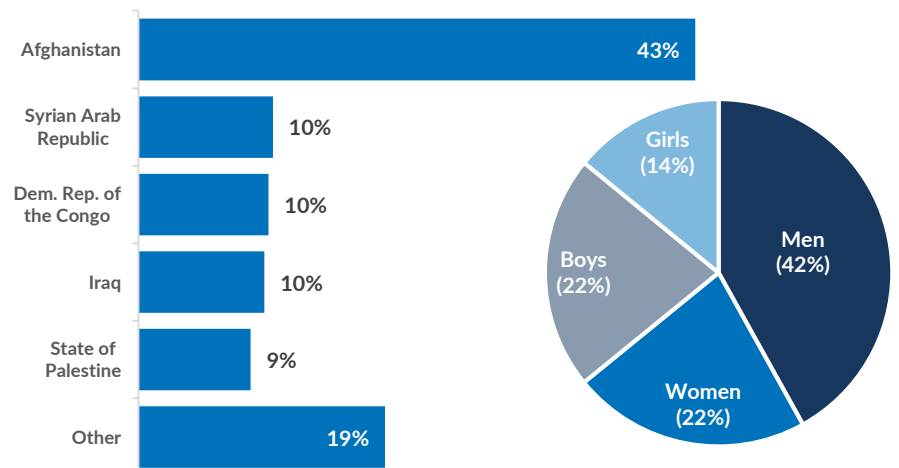

The average daily arrivals this week equalled 112, compared to 167 in the previous week.

Population on the Islands

Some 19,700 refugees and migrants reside on the Aegean islands. The majority of the population on the Aegean islands are from Afghanistan (43%), Syria (10%) and the Democratic Republic of Congo (10%).

Women account for 22% of the population and children for 36%, of whom nearly 6 out of 10 are younger than 12 years old.

Approximately 16% of the children are unaccompanied or separated, mainly from Afghanistan.

Some 37% are men between 18 and 39 years old.

Entry Points by Sea

This week 787 people reached the Aegean islands, the majority of whom arrived to Lesbos. The average daily arrivals on all islands was 112.

Demographics

Departures to the mainland

This week, 289 asylum-seekers departed, once authorized by the authorities, from the Aegean islands to the mainland. With the support of UNHCR, 54 people were moved to UNHCR's apartments on the mainland.