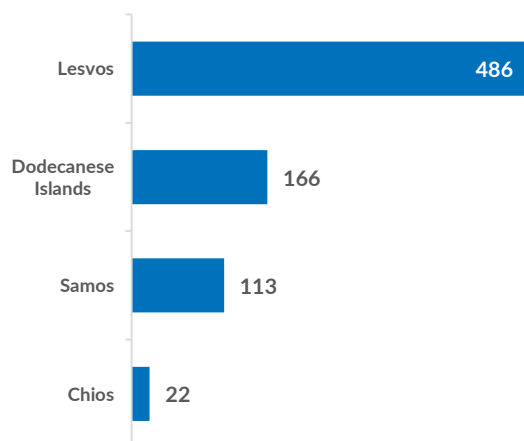

Aegean Islands Weekly Snapshot

Arrivals

This week, 787 people arrived on the Aegean islands, a decrease from last week's 1,169 arrivals but an increase from last year's 588 arrivals during the same period.

The average daily arrivals this week equalled 112, compared to 167 in the previous week.

Population on the Islands

Some 19,700 refugees and migrants reside on the Aegean islands. The majority of the population on the Aegean islands are from Afghanistan (43%), Syria (10%) and the Democratic Republic of Congo (10%).

Women account for 22% of the population and children for 36%, of whom nearly 6 out of 10 are younger than 12 years old.

Approximately 16% of the children are unaccompanied or separated, mainly from Afghanistan.

Some 37% are men between 18 and 39 years old.

Entry Points by Sea

This week 787 people reached the Aegean islands, the majority of whom arrived to Lesbos. The average daily arrivals on all islands was 112.