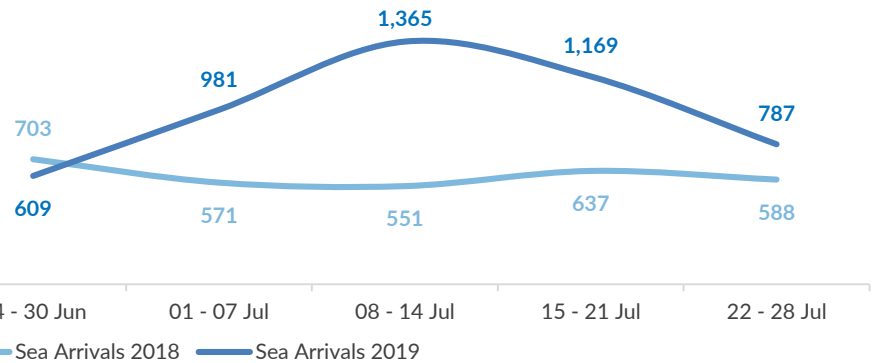

Aegean Islands Weekly Snapshot

Arrivals

This week, 787 people arrived on the Aegean islands, a decrease from last week's 1,169 arrivals but an increase from last year's 588 arrivals during the same period.

The average daily arrivals this week equalled 112, compared to 167 in the previous week.

Population on the Islands

Some 19,700 refugees and migrants reside on the Aegean islands. The majority of the population on the Aegean islands are from Afghanistan (43%), Syria (10%) and the Democratic Republic of Congo (10%).

Women account for 22% of the population and children for 36%, of whom nearly 6 out of 10 are younger than 12 years old.

Approximately 16% of the children are unaccompanied or separated, mainly from Afghanistan.

Some 37% are men between 18 and 39 years old.

Entry Points by Sea

This week 787 people reached the Aegean islands, the majority of whom arrived to Lesbos. The average daily arrivals on all islands was 112.