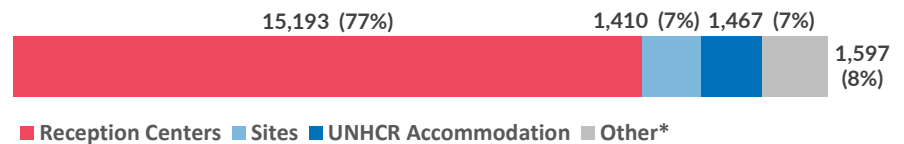

Demographics