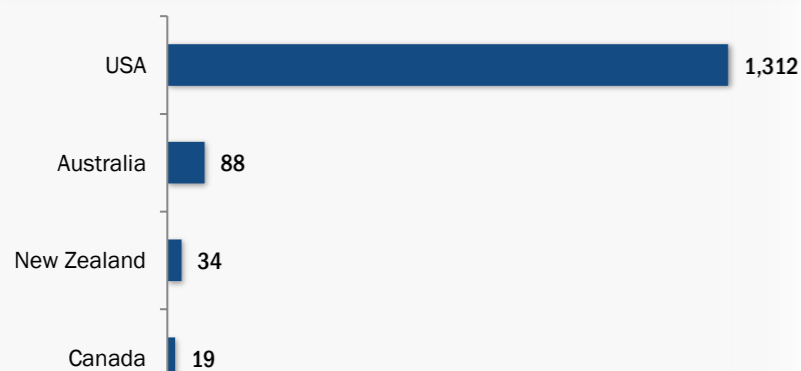

Main destinations in 2019