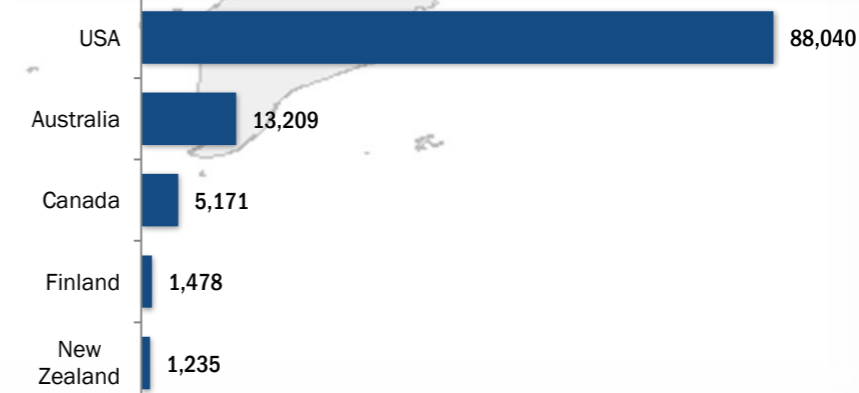

Main destinations from 2005-2019

Source: UNHCR proGRES database

For more information, contact: imumaesot@unhcr.org
www.commonservice.info