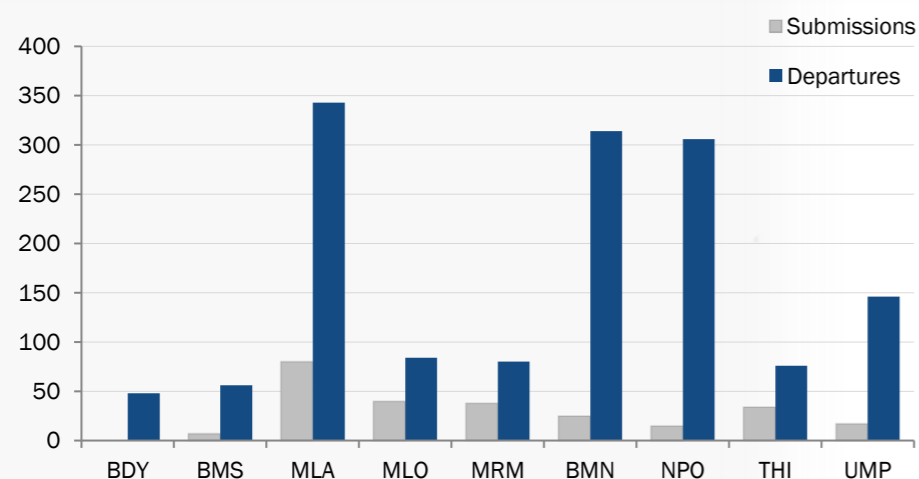

Resettlement of Myanmar Refugees from Temporary Shelters in Thailand

30 June 2019

Thailand Border Operation - Information Management Unit, Mae Sot

Resettlement Figures 2005-2019

Total number of submissions	135,166
Total number of departures	112,180

Resettlement Progress in 2019

Total number of submissions	256
Total number of departures	1,453

Total Verified Refugee Population* June 2019 **95,681**

* Verification Exercise conducted from Jan-Apr 2015 and subsequent data changes to-date

Resettlement of Myanmar Refugees by location in 2019

Main destinations in 2019

Resettlement overview from 2005 - 2019 (in thousands)

Main destinations from 2005-2019

Source: UNHCR proGRES database

For more information, contact: imumaesot@unhcr.org
www.commonservice.info