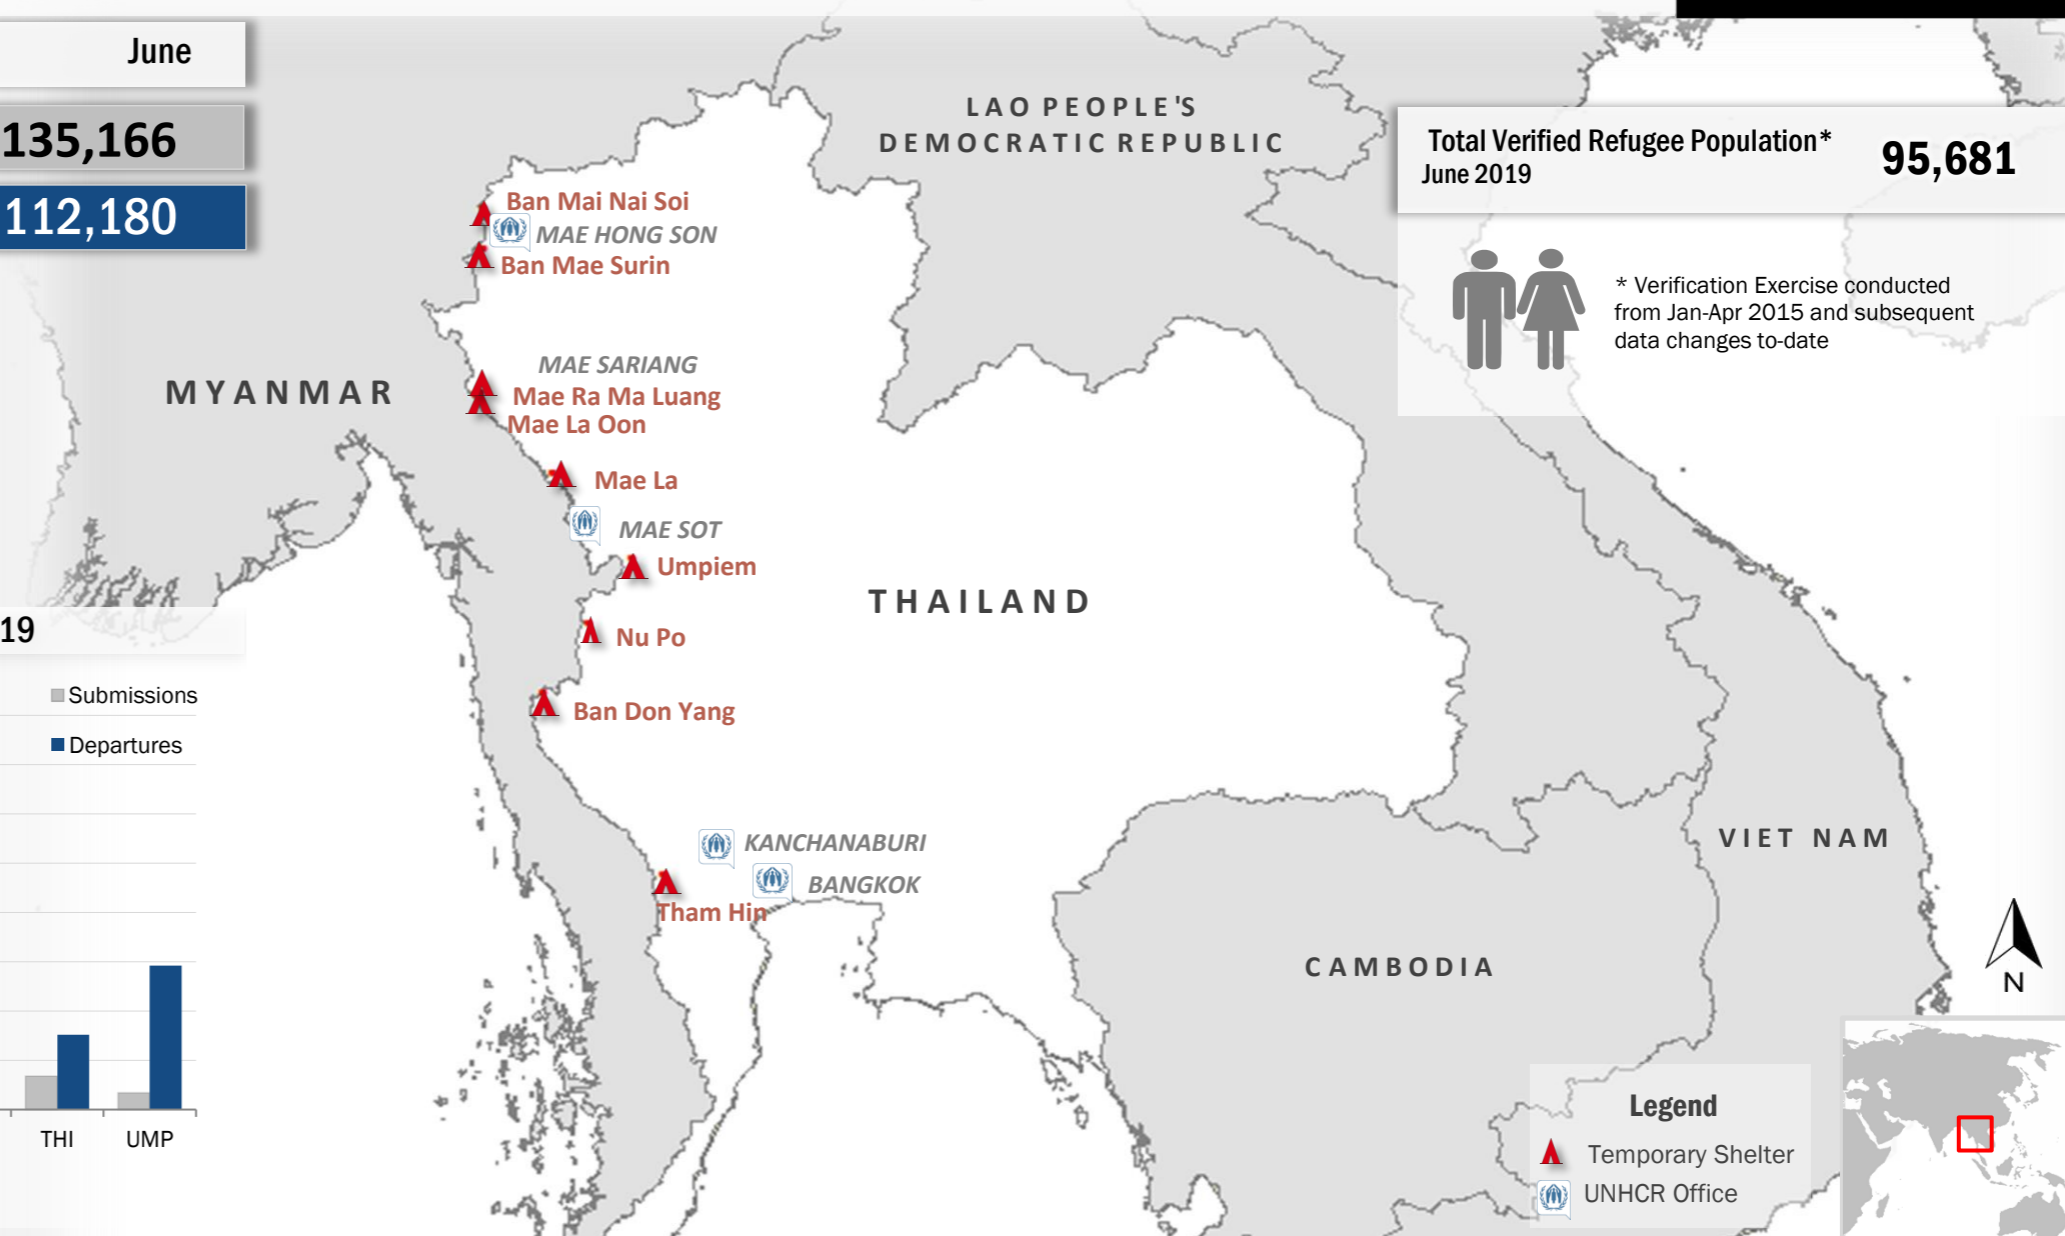

Resettlement of Myanmar Refugees from Temporary Shelters in Thailand

30 June 2019

Thailand Border Operation - Information Management Unit, Mae Sot

Resettlement Figures 2005-2019

Total number of submissions	135,166
Total number of departures	112,180

Resettlement Progress in 2019

Total number of submissions	256
Total number of departures	1,453

Total Verified Refugee Population* June 2019 **95,681**

* Verification Exercise conducted from Jan-Apr 2015 and subsequent data changes to-date

Resettlement of Myanmar Refugees by location in 2019