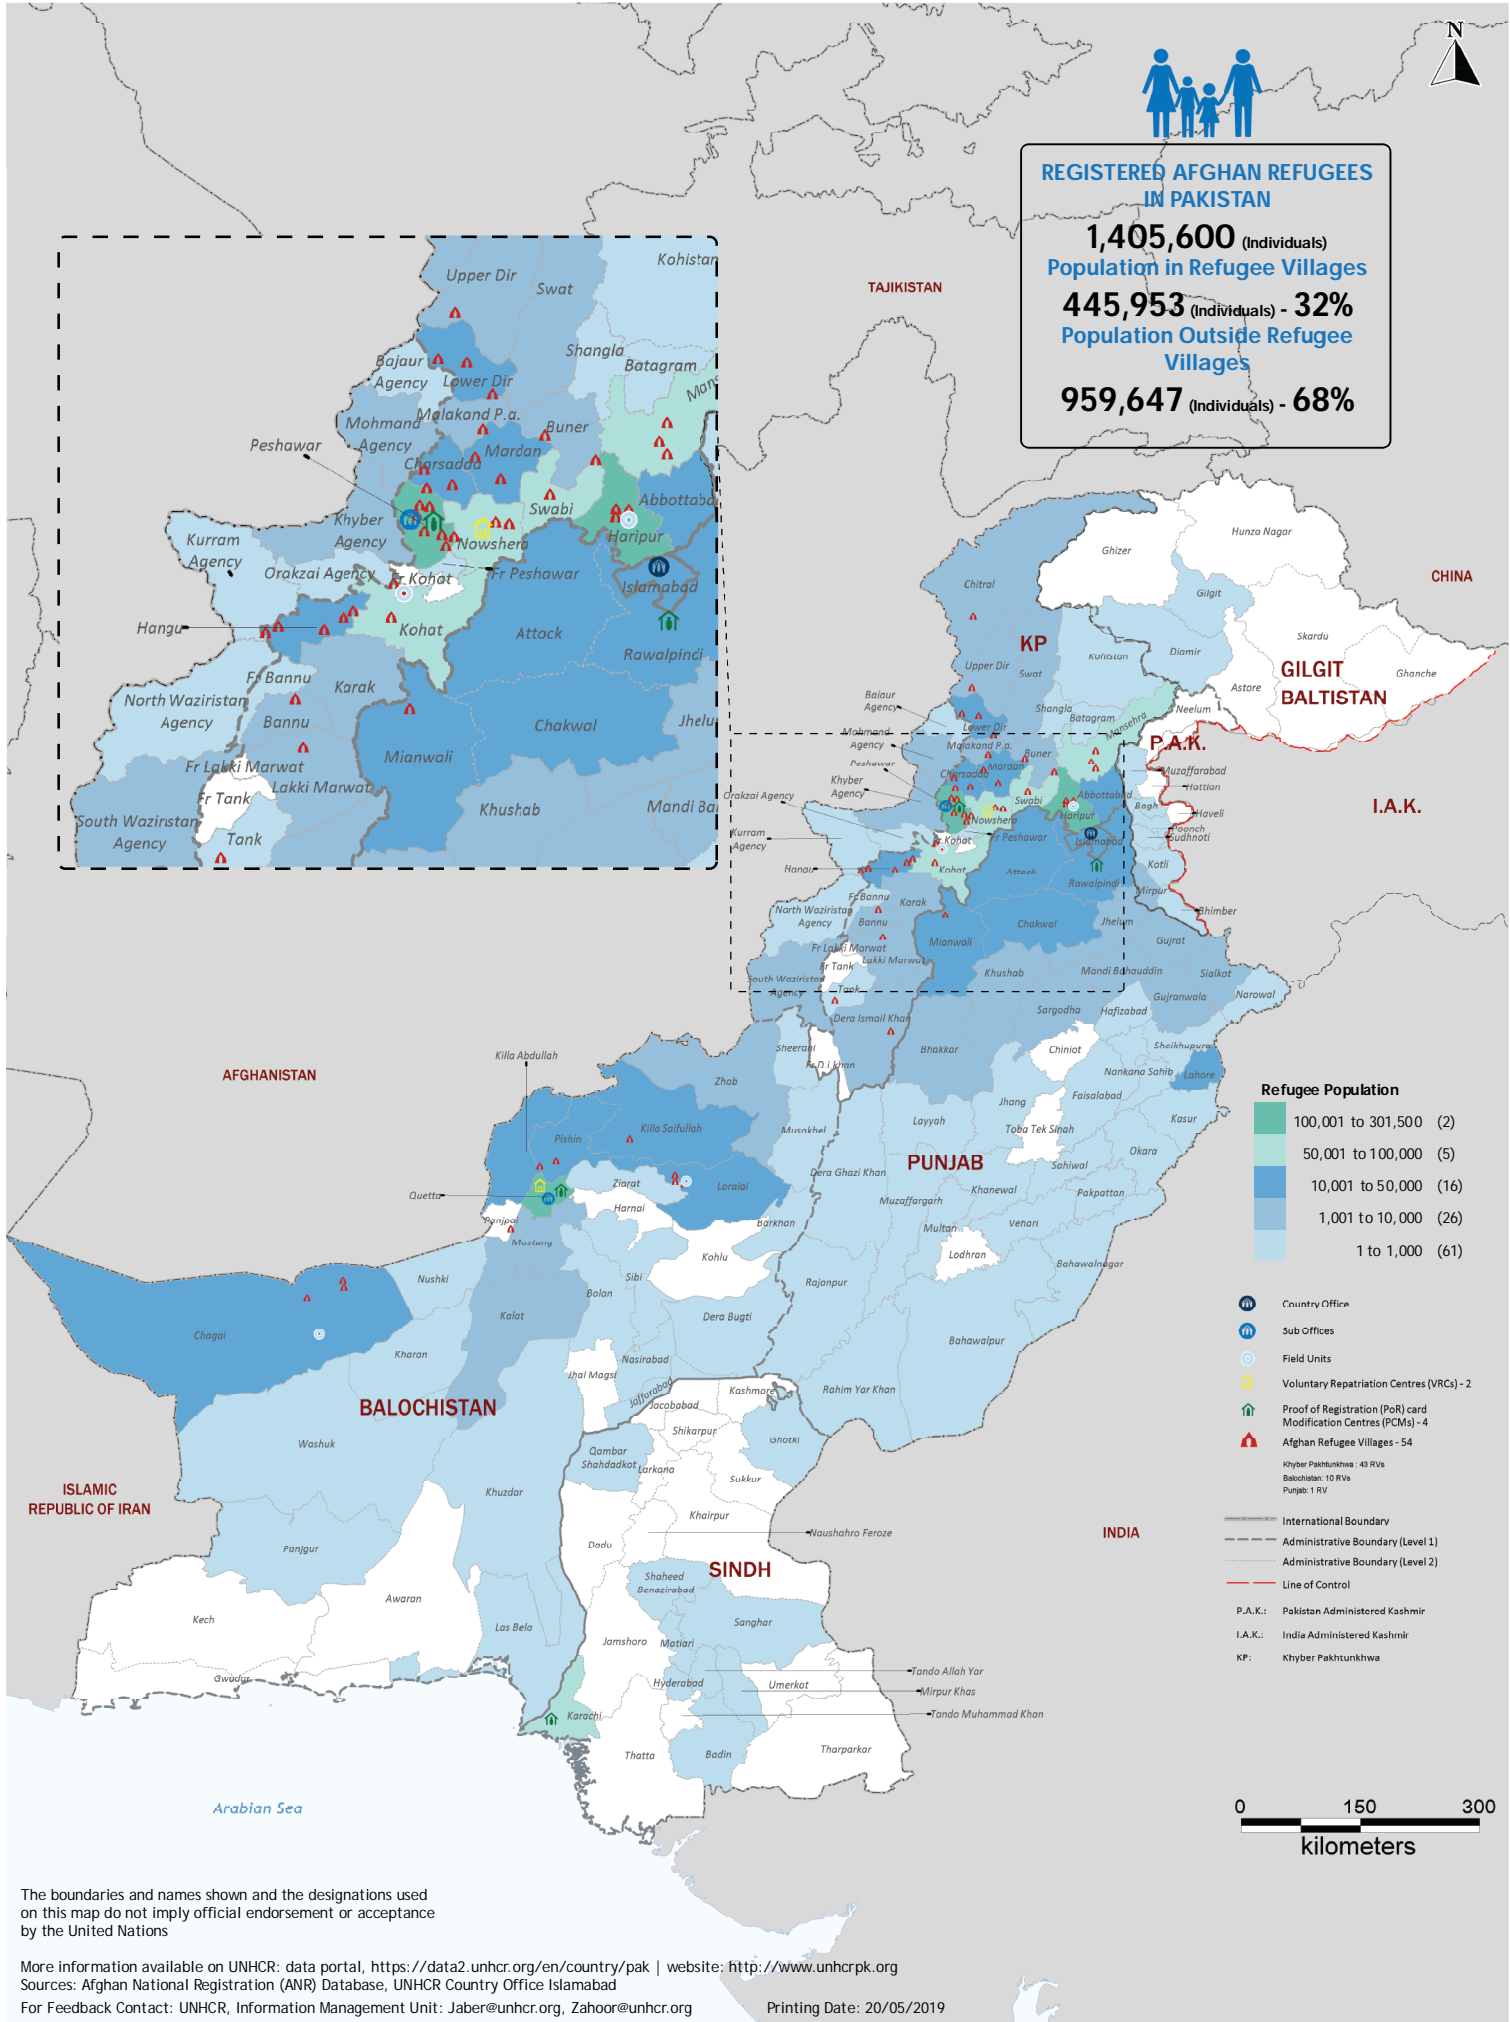

Pakistan: Overview of Afghan Refugee Population and UNHCR Operational Presence | as 30th of Apr, 2019

REGISTERED AFGHAN REFUGEES IN PAKISTAN

1,405,600 (Individuals)
Population in Refugee Villages

445,953 (Individuals) - 32%
Population Outside Refugee Villages

959,647 (Individuals) - 68%

Refugee Population

100,001 to 301,500	(2)
50,001 to 100,000	(5)
10,001 to 50,000	(16)
1,001 to 10,000	(26)
1 to 1,000	(61)

- Country Office
- Sub Offices
- Field Units
- Voluntary Repatriation Centres (VRCs) - 2
- Proof of Registration (PoR) card Modification Centres (PCMs) - 4
- Afghan Refugee Villages - 54
- Khyber Pakhtunkhwa: 43 RVs
- Balochistan: 10 RVs
- Punjab: 1 RV

- International Boundary
 - Administrative Boundary (Level 1)
 - Administrative Boundary (Level 2)
 - Line of Control
- P.A.K.: Pakistan Administered Kashmir
I.A.K.: India Administered Kashmir
KP: Khyber Pakhtunkhwa

The boundaries and names shown and the designations used on this map do not imply official endorsement or acceptance by the United Nations