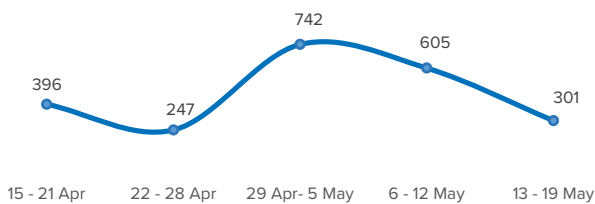

SPAIN Weekly snapshot - Week 20 (13 - 19 May 2019)

The charts below are based on figures from the Ministry of Interior and UNHCR estimates. All figures are provisional and subject to change

Refugees & migrants: sea and land arrivals in week 20¹

Total Sea and Land

Sea

Land (Ceuta & Melilla)

Sea and land arrivals during the last five weeks¹

Arrivals per month²

Most common nationalities, Jan - Apr 2019²

Demographic breakdown, Jan - Apr 2019²