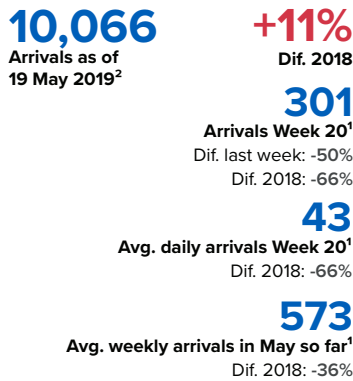

SPAIN Weekly snapshot - Week 20 (13 - 19 May 2019)

The charts below are based on figures from the Ministry of Interior and UNHCR estimates. All figures are provisional and subject to change

Refugees & migrants: sea and land arrivals in week 20¹

Total Sea and Land

Sea

Land (Ceuta & Melilla)

Sea and land arrivals during the last five weeks¹

Arrivals per month²

Most common nationalities, Jan - Apr 2019²

Demographic breakdown, Jan - Apr 2019²