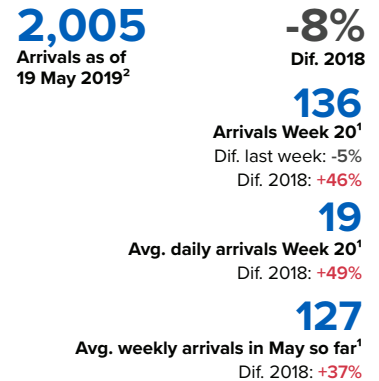

SPAIN Weekly snapshot - Week 20 (13 - 19 May 2019)

The charts below are based on figures from the Ministry of Interior and UNHCR estimates. All figures are provisional and subject to change

Refugees & migrants: sea and land arrivals in week 20¹

Total Sea and Land

Sea

Land (Ceuta & Melilla)

Sea and land arrivals during the last five weeks¹

Arrivals per month²

Most common nationalities, Jan - Apr 2019²

Demographic breakdown, Jan - Apr 2019²