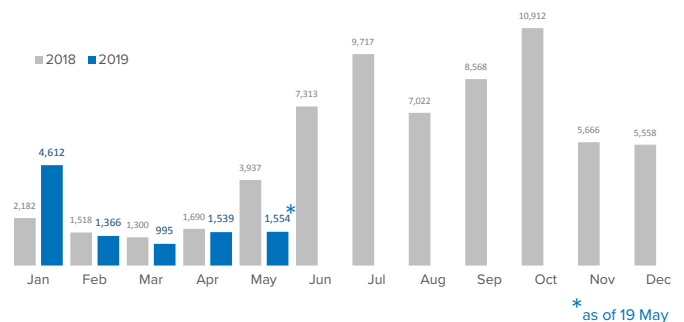

SPAIN Weekly snapshot - Week 20 (13 - 19 May 2019)

The charts below are based on figures from the Ministry of Interior and UNHCR estimates. All figures are provisional and subject to change

Refugees & migrants: sea and land arrivals in week 20¹

Total Sea and Land

Sea

Land (Ceuta & Melilla)

Sea and land arrivals during the last five weeks¹

Arrivals per month²

Most common nationalities, Jan - Apr 2019²

Demographic breakdown, Jan - Apr 2019²