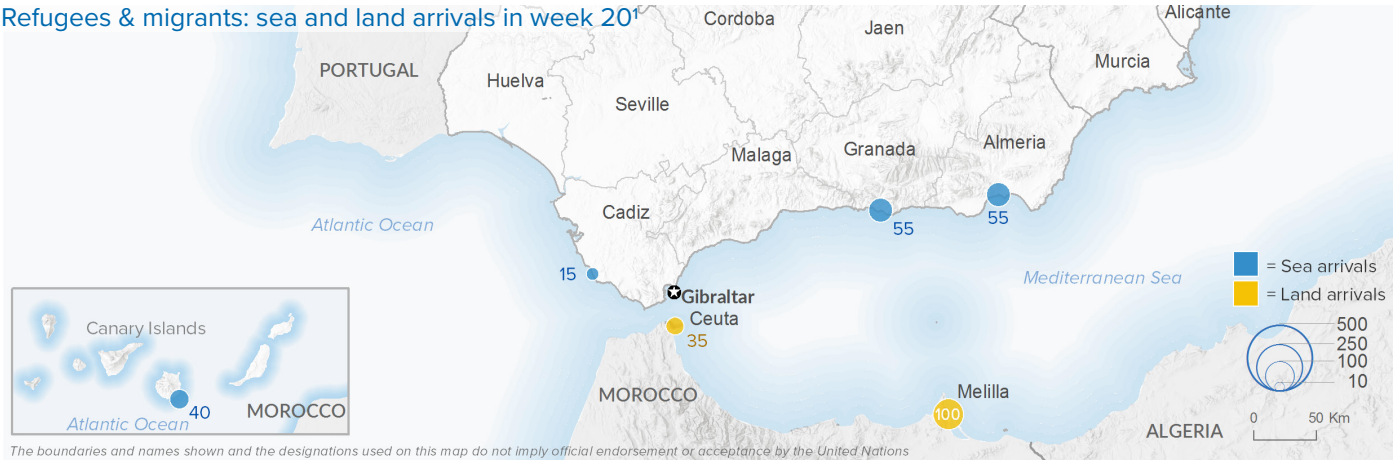

SPAIN Weekly snapshot - Week 20 (13 - 19 May 2019)

The charts below are based on figures from the Ministry of Interior and UNHCR estimates. All figures are provisional and subject to change

Refugees & migrants: sea and land arrivals in week 20¹

Total Sea and Land

Sea

Land (Ceuta & Melilla)

Sea and land arrivals during the last five weeks¹

Arrivals per month²

Most common nationalities, Jan - Apr 2019²

Demographic breakdown, Jan - Apr 2019²