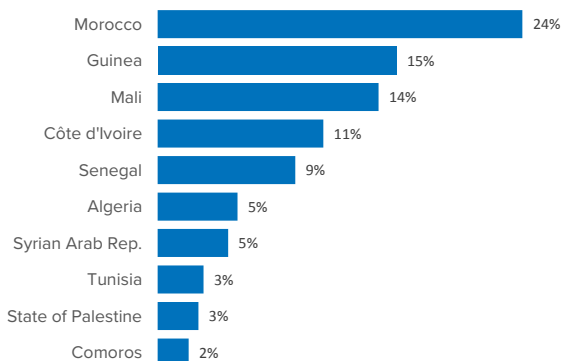

SPAIN Weekly snapshot - Week 20 (13 - 19 May 2019)

The charts below are based on figures from the Ministry of Interior and UNHCR estimates. All figures are provisional and subject to change

Refugees & migrants: sea and land arrivals in week 20¹

Total Sea and Land

Sea

Land (Ceuta & Melilla)

Sea and land arrivals during the last five weeks¹

Arrivals per month²

Most common nationalities, Jan - Apr 2019²

Demographic breakdown, Jan - Apr 2019²