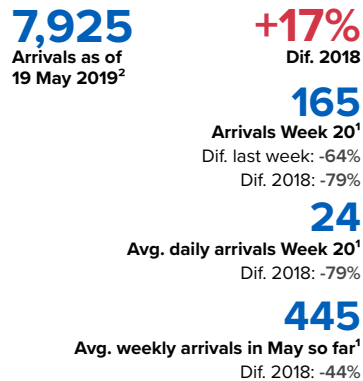

SPAIN Weekly snapshot - Week 20 (13 - 19 May 2019)

The charts below are based on figures from the Ministry of Interior and UNHCR estimates. All figures are provisional and subject to change

Refugees & migrants: sea and land arrivals in week 20¹

Total Sea and Land

Sea

Land (Ceuta & Melilla)

Sea and land arrivals during the last five weeks¹

Arrivals per month²

Most common nationalities, Jan - Apr 2019²

Demographic breakdown, Jan - Apr 2019²