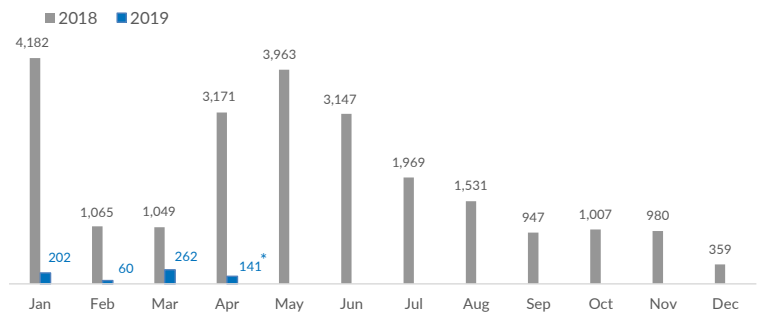

Arrivals per month