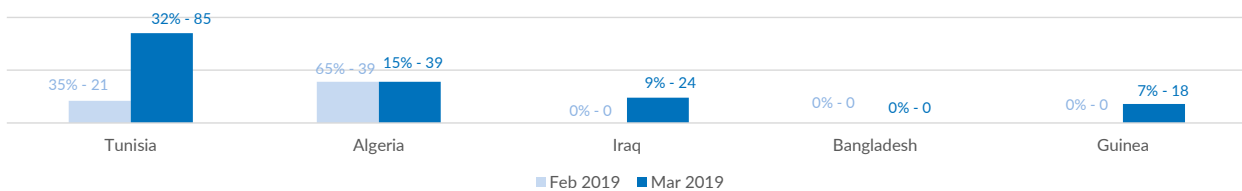

Estimated # of arrivals during the last seven days	18
---	-----------

(Based on arrivals or registration figures collected by UNHCR staff)

Mon, 22 Apr 2019	18
Tue, 23 Apr 2019	0
Wed, 24 Apr 2019	0
Thu, 25 Apr 2019	0
Fri, 26 Apr 2019	0
Sat, 27 Apr 2019	0
Sun, 28 Apr 2019	0

Arrivals per month

* (as of 28 Apr 2019)

Sea arrivals of last weeks

Asylum applications
(Applications are not necessarily lodged by new arrivals)

Sea arrivals by gender and age - Jan -Mar 2019

Most common sea arrival nationalities in Italy
(comparison with previous month)