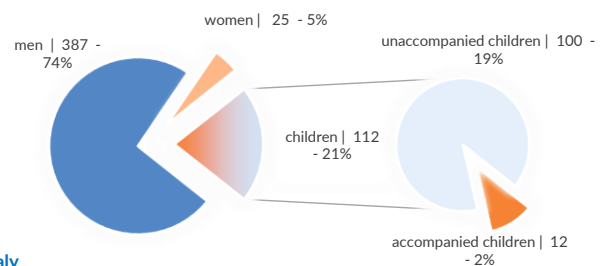

Estimated # of arrivals during the last seven days	18
---	-----------

(Based on arrivals or registration figures collected by UNHCR staff)

Mon, 22 Apr 2019	18
Tue, 23 Apr 2019	0
Wed, 24 Apr 2019	0
Thu, 25 Apr 2019	0
Fri, 26 Apr 2019	0
Sat, 27 Apr 2019	0
Sun, 28 Apr 2019	0

Arrivals per month

* (as of 28 Apr 2019)

Sea arrivals of last weeks

Asylum applications
(Applications are not necessarily lodged by new arrivals)

Sea arrivals by gender and age - Jan -Mar 2019

Most common sea arrival nationalities in Italy
(comparison with previous month)