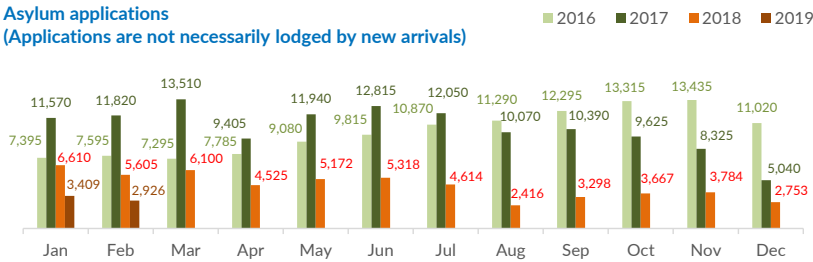

Italy weekly snapshot - 28 Apr 2019

(The charts below are based on figures from the Italian Ministry of Interior and UNHCR estimates. All figures are provisional and subject to change)

Total arrivals (1 Jan - 28 Apr 2019):	665
Total arrivals (1 Jan - 28 Apr 2018):	9,370
Total arrivals 1 Apr - 28 Apr 2019	141
Total arrivals 1 Apr - 28 Apr 2018	3,074
Average daily arrivals in April 2019 so far:	5
Average daily arrivals in March 2019:	8

Estimated # of arrivals during the last seven days	18
---	-----------

(Based on arrivals or registration figures collected by UNHCR staff)

Mon, 22 Apr 2019	18
Tue, 23 Apr 2019	0
Wed, 24 Apr 2019	0
Thu, 25 Apr 2019	0
Fri, 26 Apr 2019	0
Sat, 27 Apr 2019	0
Sun, 28 Apr 2019	0

Arrivals per month

* (as of 28 Apr 2019)

Sea arrivals of last weeks

Asylum applications
(Applications are not necessarily lodged by new arrivals)

Sea arrivals by gender and age - Jan -Mar 2019

Most common sea arrival nationalities in Italy
(comparison with previous month)

* % of the monthly total

Estimated daily sea arrivals in 2019