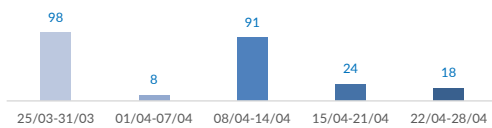

Italy weekly snapshot - 28 Apr 2019

(The charts below are based on figures from the Italian Ministry of Interior and UNHCR estimates. All figures are provisional and subject to change)

Total arrivals (1 Jan - 28 Apr 2019):	665
Total arrivals (1 Jan - 28 Apr 2018):	9,370
Total arrivals 1 Apr - 28 Apr 2019	141
Total arrivals 1 Apr - 28 Apr 2018	3,074
Average daily arrivals in April 2019 so far:	5
Average daily arrivals in March 2019:	8

Estimated # of arrivals during the last seven days	18
---	-----------

(Based on arrivals or registration figures collected by UNHCR staff)

Mon, 22 Apr 2019	18
Tue, 23 Apr 2019	0
Wed, 24 Apr 2019	0
Thu, 25 Apr 2019	0
Fri, 26 Apr 2019	0
Sat, 27 Apr 2019	0
Sun, 28 Apr 2019	0

Arrivals per month

* (as of 28 Apr 2019)

Sea arrivals of last weeks

Asylum applications
(Applications are not necessarily lodged by new arrivals)

Sea arrivals by gender and age - Jan -Mar 2019

Most common sea arrival nationalities in Italy
(comparison with previous month)