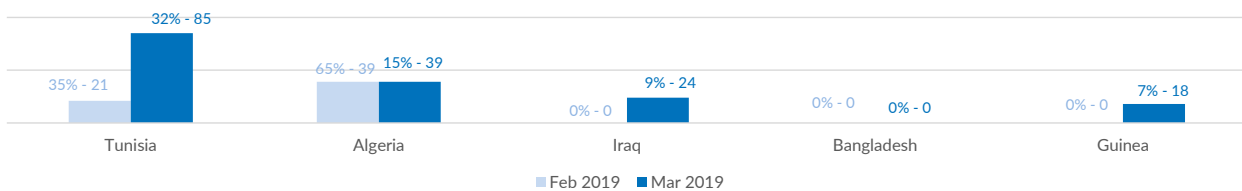

<b>Estimated # of arrivals during the last seven days</b>	<b>91</b>
(Based on arrivals or registration figures collected by UNHCR staff)	
Mon, 08 Apr 2019	18
Tue, 09 Apr 2019	0
Wed, 10 Apr 2019	0
Thu, 11 Apr 2019	73
Fri, 12 Apr 2019	0
Sat, 13 Apr 2019	0
Sun, 14 Apr 2019	0

Arrivals per month

\* (as of 14 Apr 2019)

Sea arrivals of last weeks

Asylum applications

(Applications are not necessarily lodged by new arrivals)

Sea arrivals by gender and age - Jan -Mar 2019

Most common sea arrival nationalities in Italy (comparison with previous month)