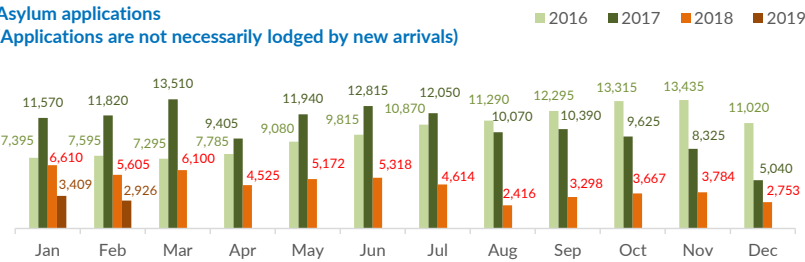

## Italy weekly snapshot - 14 Apr 2019

(The charts below are based on figures from the Italian Ministry of Interior and UNHCR estimates. All figures are provisional and subject to change)

<b>Total arrivals (1 Jan - 14 Apr 2019):</b>	<b>623</b>
Total arrivals (1 Jan - 14 Apr 2018):	7,389
<b>Total arrivals 1 Apr - 14 Apr 2019</b>	<b>99</b>
Total arrivals 1 Apr - 14 Apr 2018	1,093
<b>Average daily arrivals in April 2019 so far:</b>	<b>7</b>
Average daily arrivals in March 2019:	8

<b>Estimated # of arrivals during the last seven days</b>	<b>91</b>
(Based on arrivals or registration figures collected by UNHCR staff)	
Mon, 08 Apr 2019	18
Tue, 09 Apr 2019	0
Wed, 10 Apr 2019	0
Thu, 11 Apr 2019	73
Fri, 12 Apr 2019	0
Sat, 13 Apr 2019	0
Sun, 14 Apr 2019	0

Arrivals per month

\* (as of 14 Apr 2019)

Sea arrivals of last weeks

Asylum applications

(Applications are not necessarily lodged by new arrivals)

Sea arrivals by gender and age - Jan -Mar 2019

Most common sea arrival nationalities in Italy (comparison with previous month)

\* % of the monthly total

Estimated daily sea arrivals in 2019