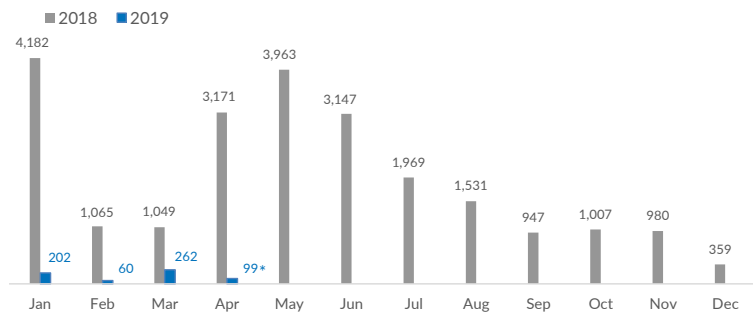

Arrivals per month

* (as of 14 Apr 2019)