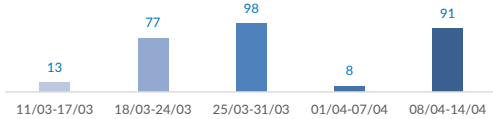

## Italy weekly snapshot - 14 Apr 2019

(The charts below are based on figures from the Italian Ministry of Interior and UNHCR estimates. All figures are provisional and subject to change)

<b>Total arrivals (1 Jan - 14 Apr 2019):</b>	<b>623</b>
Total arrivals (1 Jan - 14 Apr 2018):	7,389
<b>Total arrivals 1 Apr - 14 Apr 2019</b>	<b>99</b>
Total arrivals 1 Apr - 14 Apr 2018	1,093
<b>Average daily arrivals in April 2019 so far:</b>	<b>7</b>
Average daily arrivals in March 2019:	8

<b>Estimated # of arrivals during the last seven days</b>	<b>91</b>
(Based on arrivals or registration figures collected by UNHCR staff)	
Mon, 08 Apr 2019	18
Tue, 09 Apr 2019	0
Wed, 10 Apr 2019	0
Thu, 11 Apr 2019	73
Fri, 12 Apr 2019	0
Sat, 13 Apr 2019	0
Sun, 14 Apr 2019	0

Arrivals per month

\* (as of 14 Apr 2019)

Sea arrivals of last weeks

Asylum applications

(Applications are not necessarily lodged by new arrivals)

Sea arrivals by gender and age - Jan -Mar 2019

Most common sea arrival nationalities in Italy (comparison with previous month)