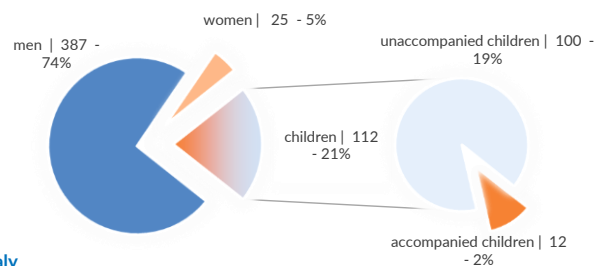

<b>Estimated # of arrivals during the last seven days</b>	<b>91</b>
(Based on arrivals or registration figures collected by UNHCR staff)	
Mon, 08 Apr 2019	18
Tue, 09 Apr 2019	0
Wed, 10 Apr 2019	0
Thu, 11 Apr 2019	73
Fri, 12 Apr 2019	0
Sat, 13 Apr 2019	0
Sun, 14 Apr 2019	0

Arrivals per month

\* (as of 14 Apr 2019)

Sea arrivals of last weeks

Asylum applications

(Applications are not necessarily lodged by new arrivals)

Sea arrivals by gender and age - Jan -Mar 2019

Most common sea arrival nationalities in Italy (comparison with previous month)