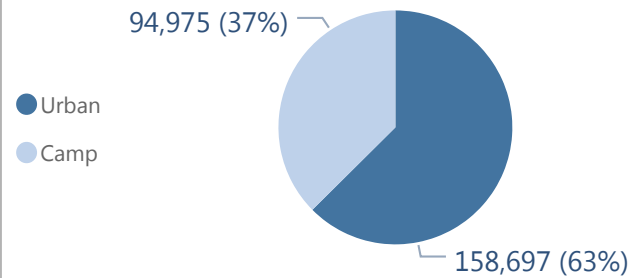

Camp and Urban Population

Population Trend

Governorate	Individuals	Household	% of Total
Erbil	129,086	42,901	50.89%
Erbil Urban	98,328	35,652	38.76%
Darashakran Camp	11,863	2,682	4.68%
Qushtapa Camp	8,195	2,007	3.23%
Kawergosk Camp	7,845	1,932	3.09%
Basirma Camp	2,855	628	1.13%
Duhok	88,702	24,509	34.97%
Domiz Camp	34,207	8,631	13.48%
Duhok Urban	33,797	10,993	13.32%
Domiz Camp 2	10,604	2,553	4.18%
Gawilan Camp	8,996	2,054	3.55%
Akre Settlement	1,098	278	0.43%
Sulaymaniyah	32,663	11,000	12.88%
Sulaymaniyah Urban	23,662	8,759	9.33%
Arbat Camp	9,001	2,241	3.55%
Other	3,221	1,261	1.27%
Other Urban Locations	3,221	1,261	1.27%
Total	253,672	79,671	100.00%