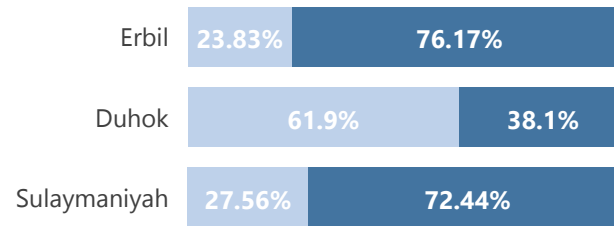

Camp and Urban Population

Population Trend

Governorate	Individuals	Household	% of Total
Erbil	129,086	42,901	50.89%
Erbil Urban	98,328	35,652	38.76%
Darashakran Camp	11,863	2,682	4.68%
Qushtapa Camp	8,195	2,007	3.23%
Kawergosk Camp	7,845	1,932	3.09%
Basirma Camp	2,855	628	1.13%
Duhok	88,702	24,509	34.97%
Domiz Camp	34,207	8,631	13.48%
Duhok Urban	33,797	10,993	13.32%
Domiz Camp 2	10,604	2,553	4.18%
Gawilan Camp	8,996	2,054	3.55%
Akre Settlement	1,098	278	0.43%
Sulaymaniyah	32,663	11,000	12.88%
Sulaymaniyah Urban	23,662	8,759	9.33%
Arbat Camp	9,001	2,241	3.55%
Other	3,221	1,261	1.27%
Other Urban Locations	3,221	1,261	1.27%
Total	253,672	79,671	100.00%