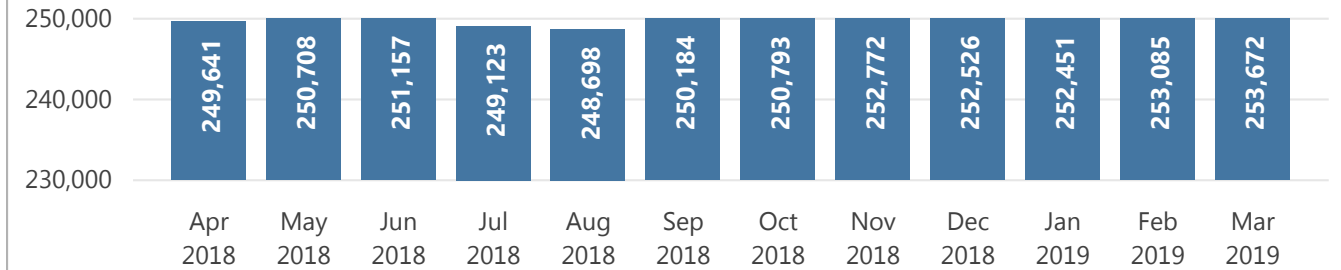

Camp and Urban Population

Population Trend

Governorate	Individuals	Household	% of Total
Erbil	129,086	42,901	50.89%
Erbil Urban	98,328	35,652	38.76%
Darashakran Camp	11,863	2,682	4.68%
Qushtapa Camp	8,195	2,007	3.23%
Kawergosk Camp	7,845	1,932	3.09%
Basirma Camp	2,855	628	1.13%
Duhok	88,702	24,509	34.97%
Domiz Camp	34,207	8,631	13.48%
Duhok Urban	33,797	10,993	13.32%
Domiz Camp 2	10,604	2,553	4.18%
Gawilan Camp	8,996	2,054	3.55%
Akre Settlement	1,098	278	0.43%
Sulaymaniyah	32,663	11,000	12.88%
Sulaymaniyah Urban	23,662	8,759	9.33%
Arbat Camp	9,001	2,241	3.55%
Other	3,221	1,261	1.27%
Other Urban Locations	3,221	1,261	1.27%
Total	253,672	79,671	100.00%