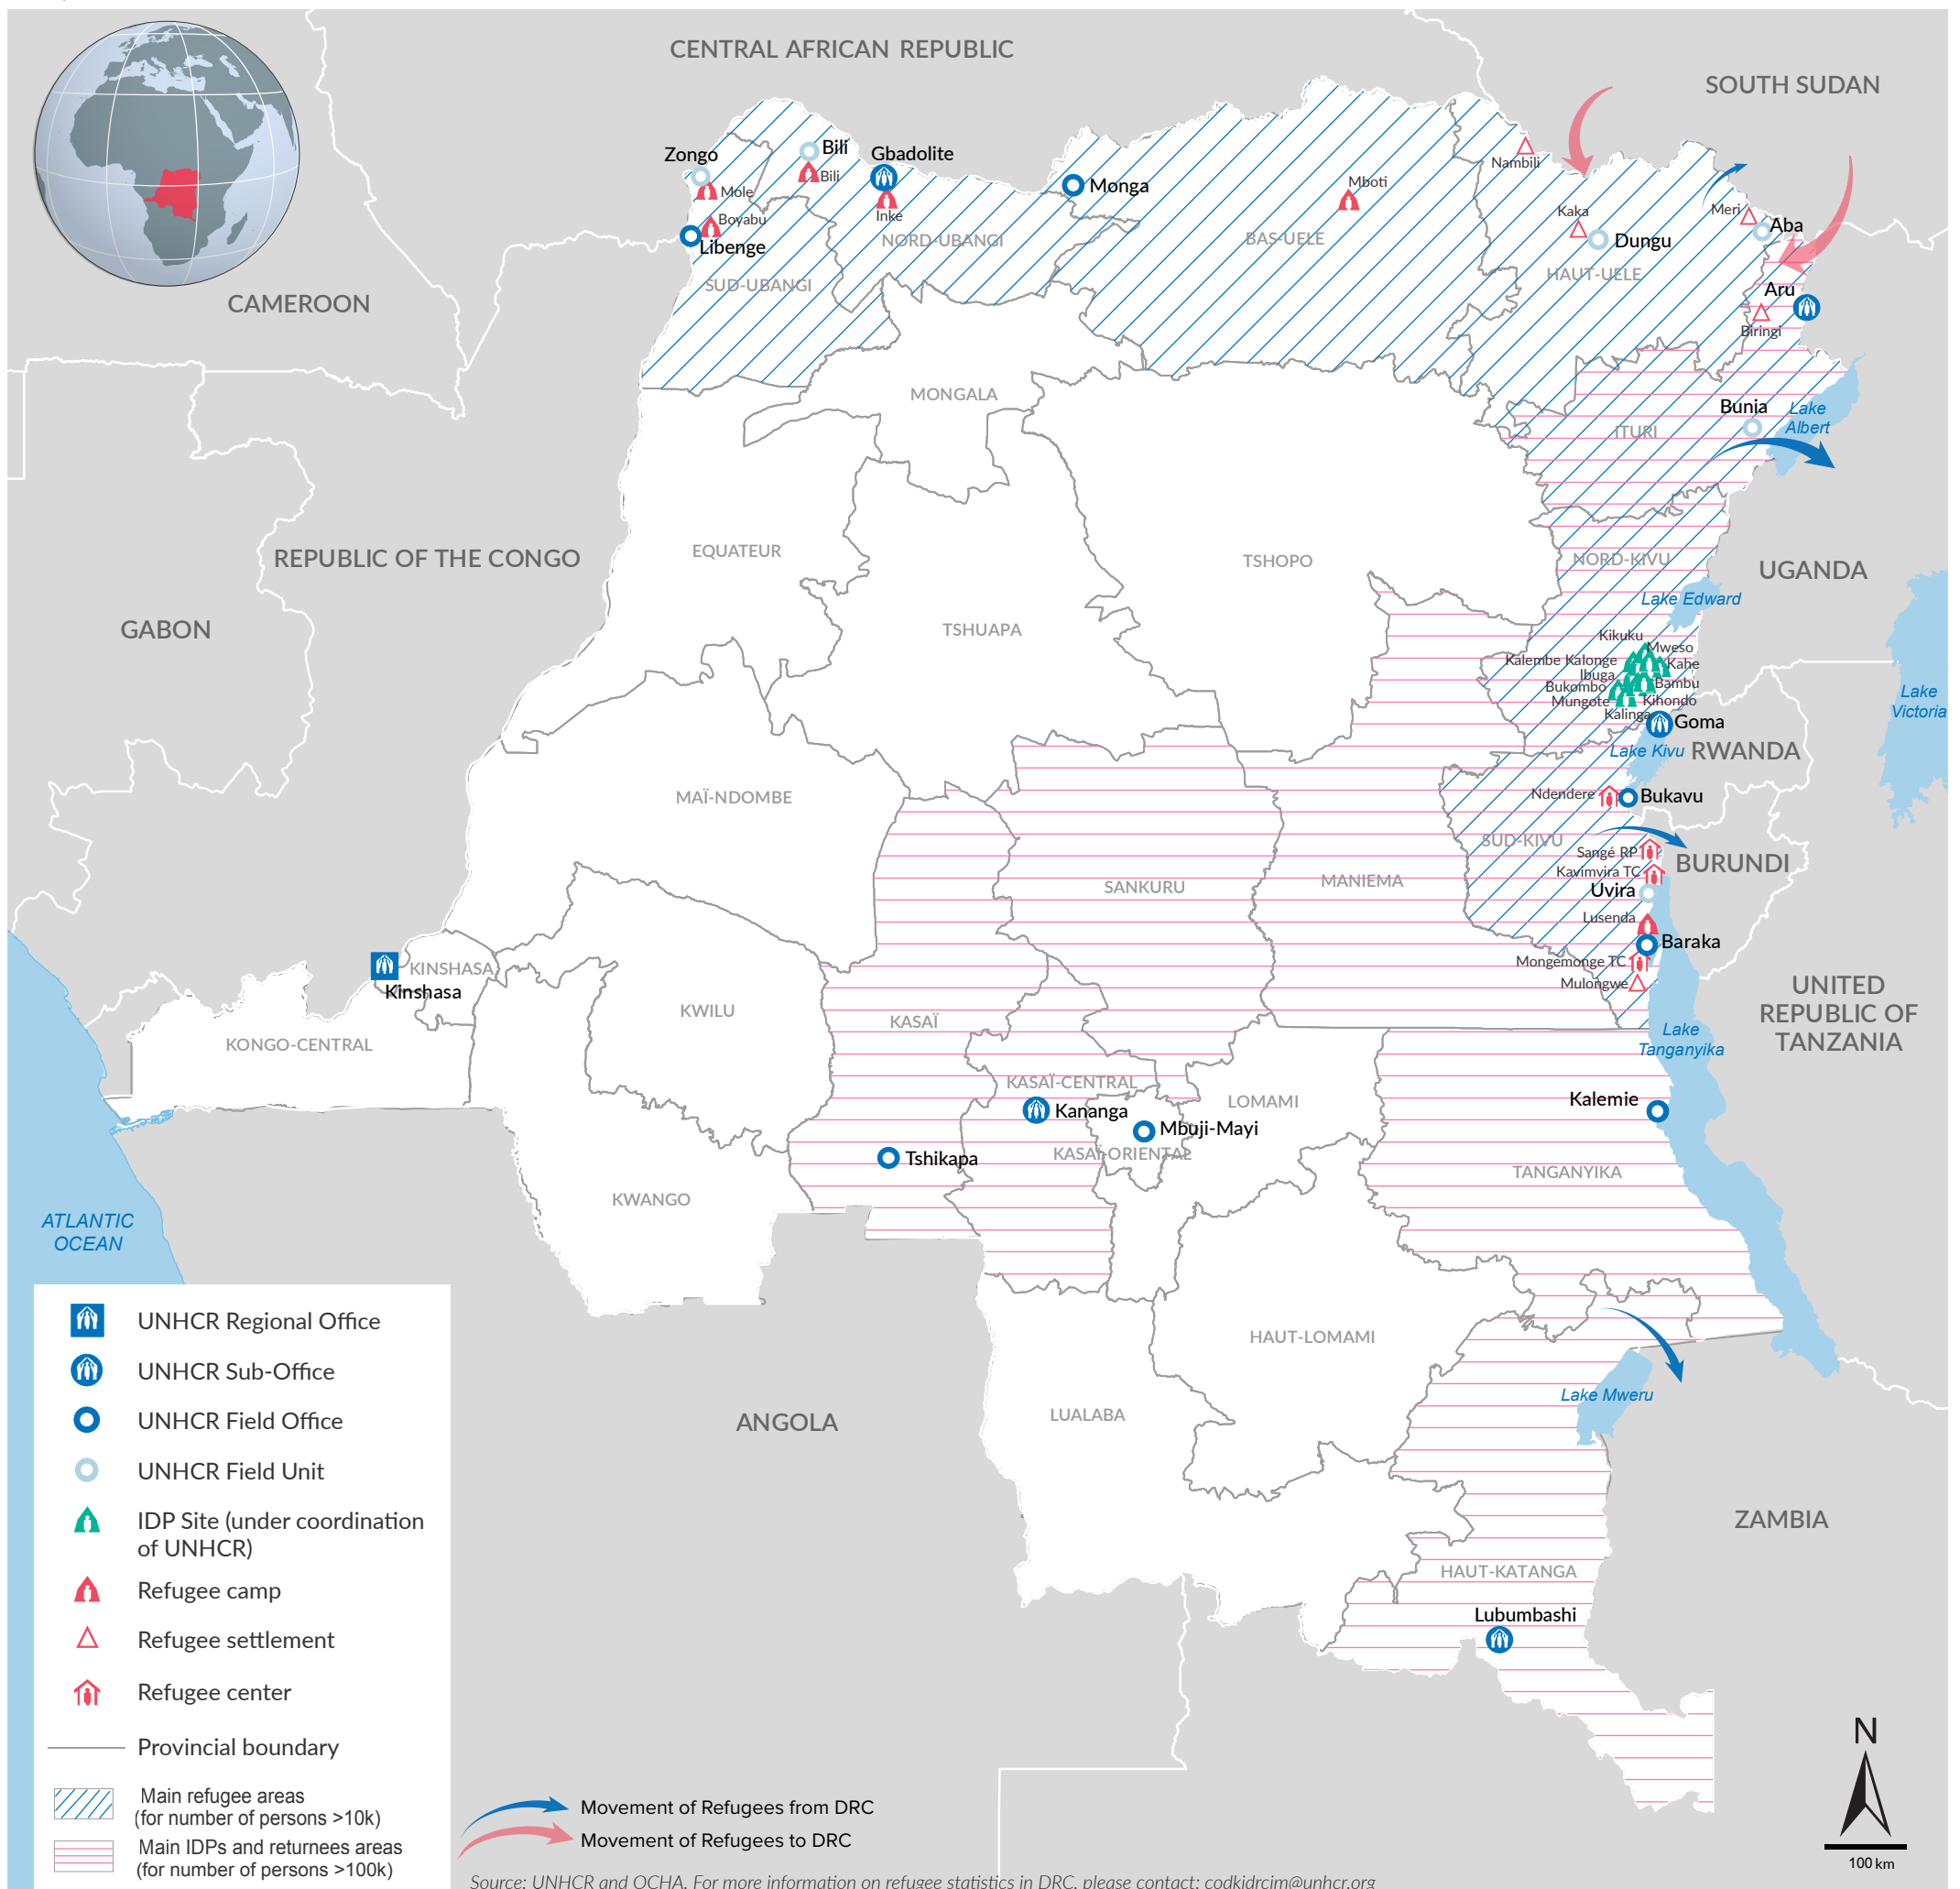

535,556

TOTAL NUMBER OF REFUGEES AND ASYLUM SEEKERS

KEY STATISTICS

REFUGEE POPULATION BY COUNTRY OF ORIGIN

* Others include Ivory Coast, Eritrea, Syria, Liberia, Chad and Sierra Leone.

REFUGEES FROM DRC IN AFRICA

825,002

TOTAL DRC REFUGEE POPULATION

Source: UNHCR

* Southern Africa includes Namibia, Botswana, Lesotho, Malawi, Zimbabwe, Mozambique, Madagascar, RSA and the Kingdom of Eswatini.

** Other countries include South Sudan, Kenya, Central African Republic and Chad

Source: UNHCR and OCHA. For more information on refugee statistics in DRC, please contact: codkidrcim@unhcr.org

The boundaries and names shown and the designations used on this map do not imply official endorsement or acceptance by the United Nations.