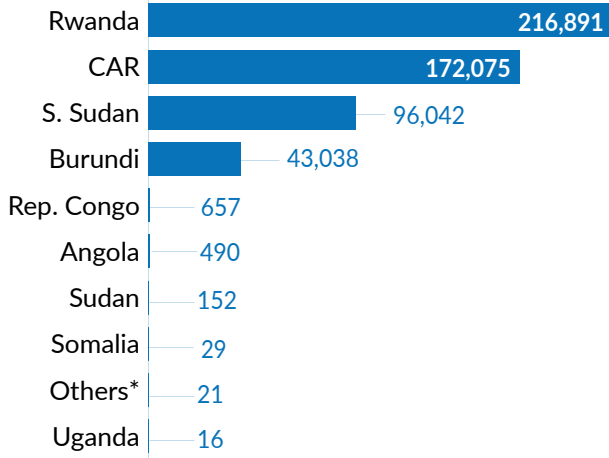

535,556

TOTAL NUMBER OF REFUGEES AND ASYLUM SEEKERS

KEY STATISTICS

REFUGEE POPULATION BY COUNTRY OF ORIGIN

* Others include Ivory Coast, Eritrea, Syria, Liberia, Chad and Sierra Leone.

REFUGEES FROM DRC IN AFRICA

825,002

TOTAL DRC REFUGEE POPULATION

Source: UNHCR

* Southern Africa includes Namibia, Botswana, Lesotho, Malawi, Zimbabwe, Mozambique, Madagascar, RSA and the Kingdom of Eswatini.

** Other countries include South Sudan, Kenya, Central African Republic and Chad