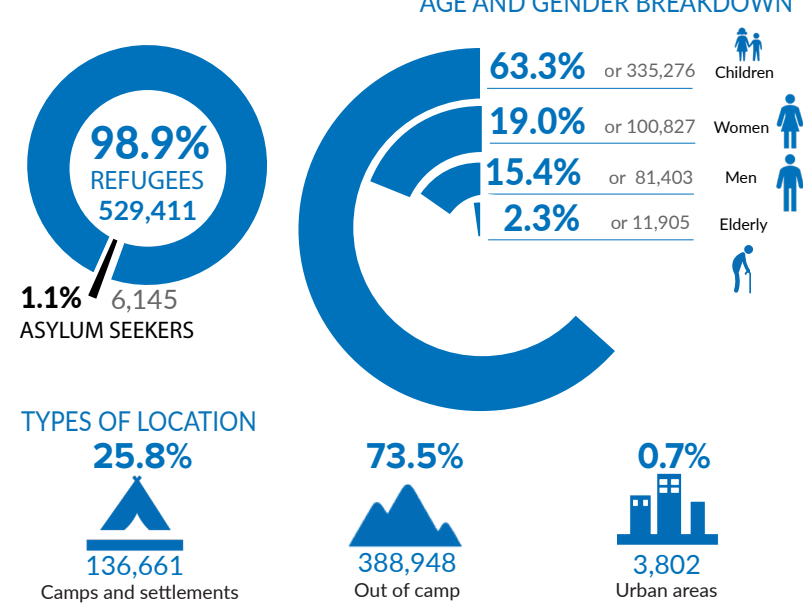

535,556

TOTAL NUMBER OF REFUGEES AND ASYLUM SEEKERS

KEY STATISTICS

REFUGEE POPULATION BY COUNTRY OF ORIGIN

* Others include Ivory Coast, Eritrea, Syria, Liberia, Chad and Sierra Leone.

REFUGEES FROM DRC IN AFRICA

825,002

TOTAL DRC REFUGEE POPULATION

Source: UNHCR

* Southern Africa includes Namibia, Botswana, Lesotho, Malawi, Zimbabwe, Mozambique, Madagascar, RSA and the Kingdom of Eswatini.

** Other countries include South Sudan, Kenya, Central African Republic and Chad