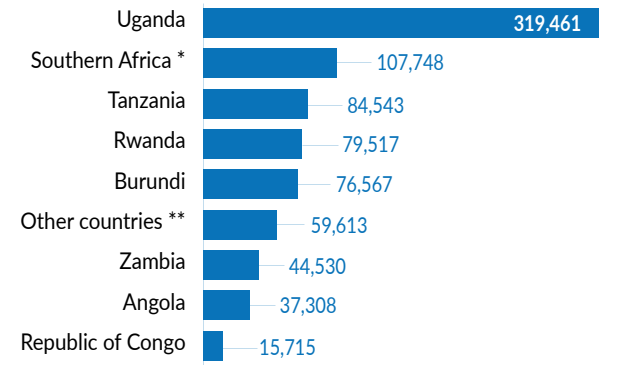

535,556

TOTAL NUMBER OF REFUGEES AND ASYLUM SEEKERS

KEY STATISTICS

REFUGEE POPULATION BY COUNTRY OF ORIGIN

* Others include Ivory Coast, Eritrea, Syria, Liberia, Chad and Sierra Leone.

REFUGEES FROM DRC IN AFRICA

825,002

TOTAL DRC REFUGEE POPULATION

Source: UNHCR

* Southern Africa includes Namibia, Botswana, Lesotho, Malawi, Zimbabwe, Mozambique, Madagascar, RSA and the Kingdom of Eswatini.

** Other countries include South Sudan, Kenya, Central African Republic and Chad