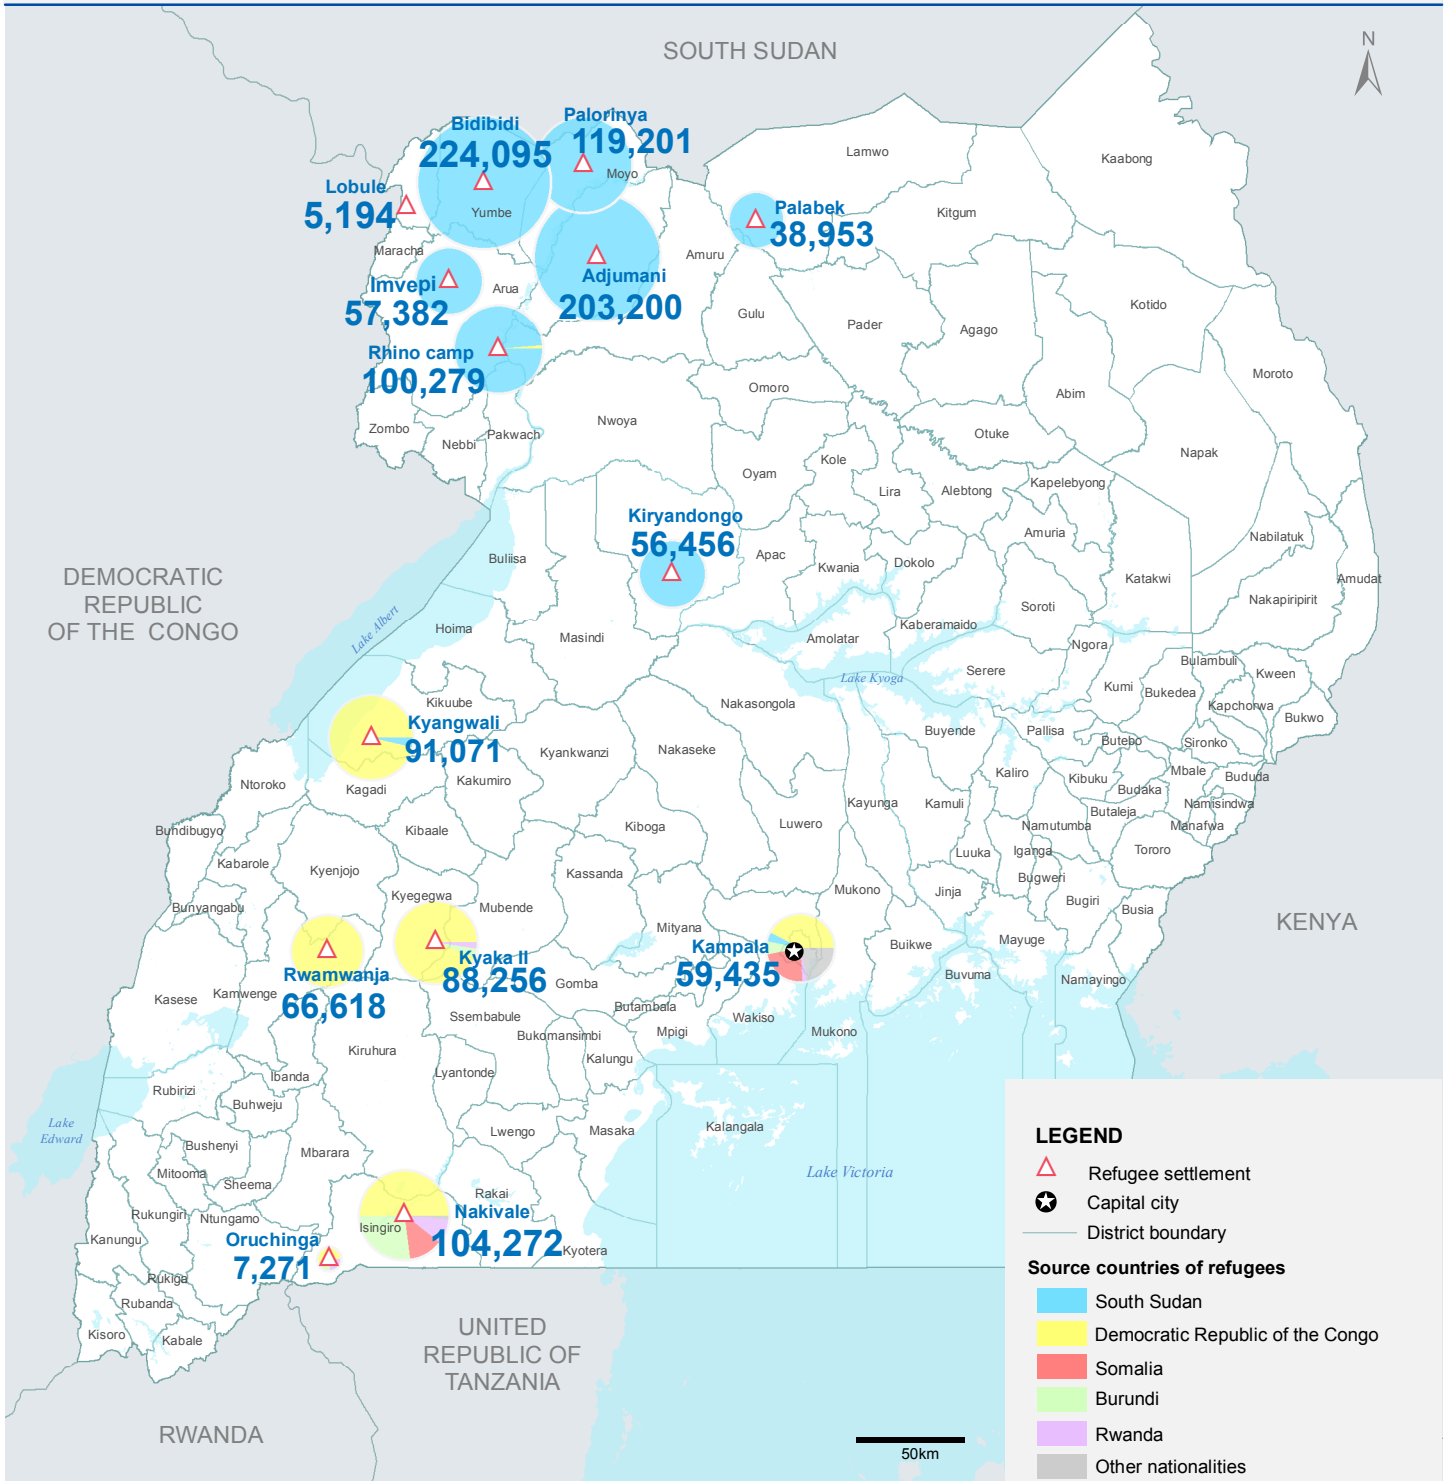

Refugees and Asylum-Seekers in Uganda

Uganda Refugee Response

28 February 2019

Total refugees and asylum-seekers 1,223,033

Countries of origin

SOUTH SUDAN	801,555
DRC	326,383
BURUNDI	36,256
SOMALIA	26,577
RWANDA	14,974
OTHERS	17,288

Refugees per settlement

BIDIBIDI	18%
ADJUMANI	17%
PALORINYA	10%
NAKIVALE	9%
RHINO CAMP	8%
KYANGWALI	7%
KYAKA II	7%
IMVEPI	5%
KAMPALA	5%
KIRYANDONGO	5%
RWAMWANJA	5%
PALABEK	3%
ORUCHINGA	0.6%
LOBULE	0.4%

The boundaries and names shown and the designations used on this map do not imply official endorsement or acceptance by the United Nations.