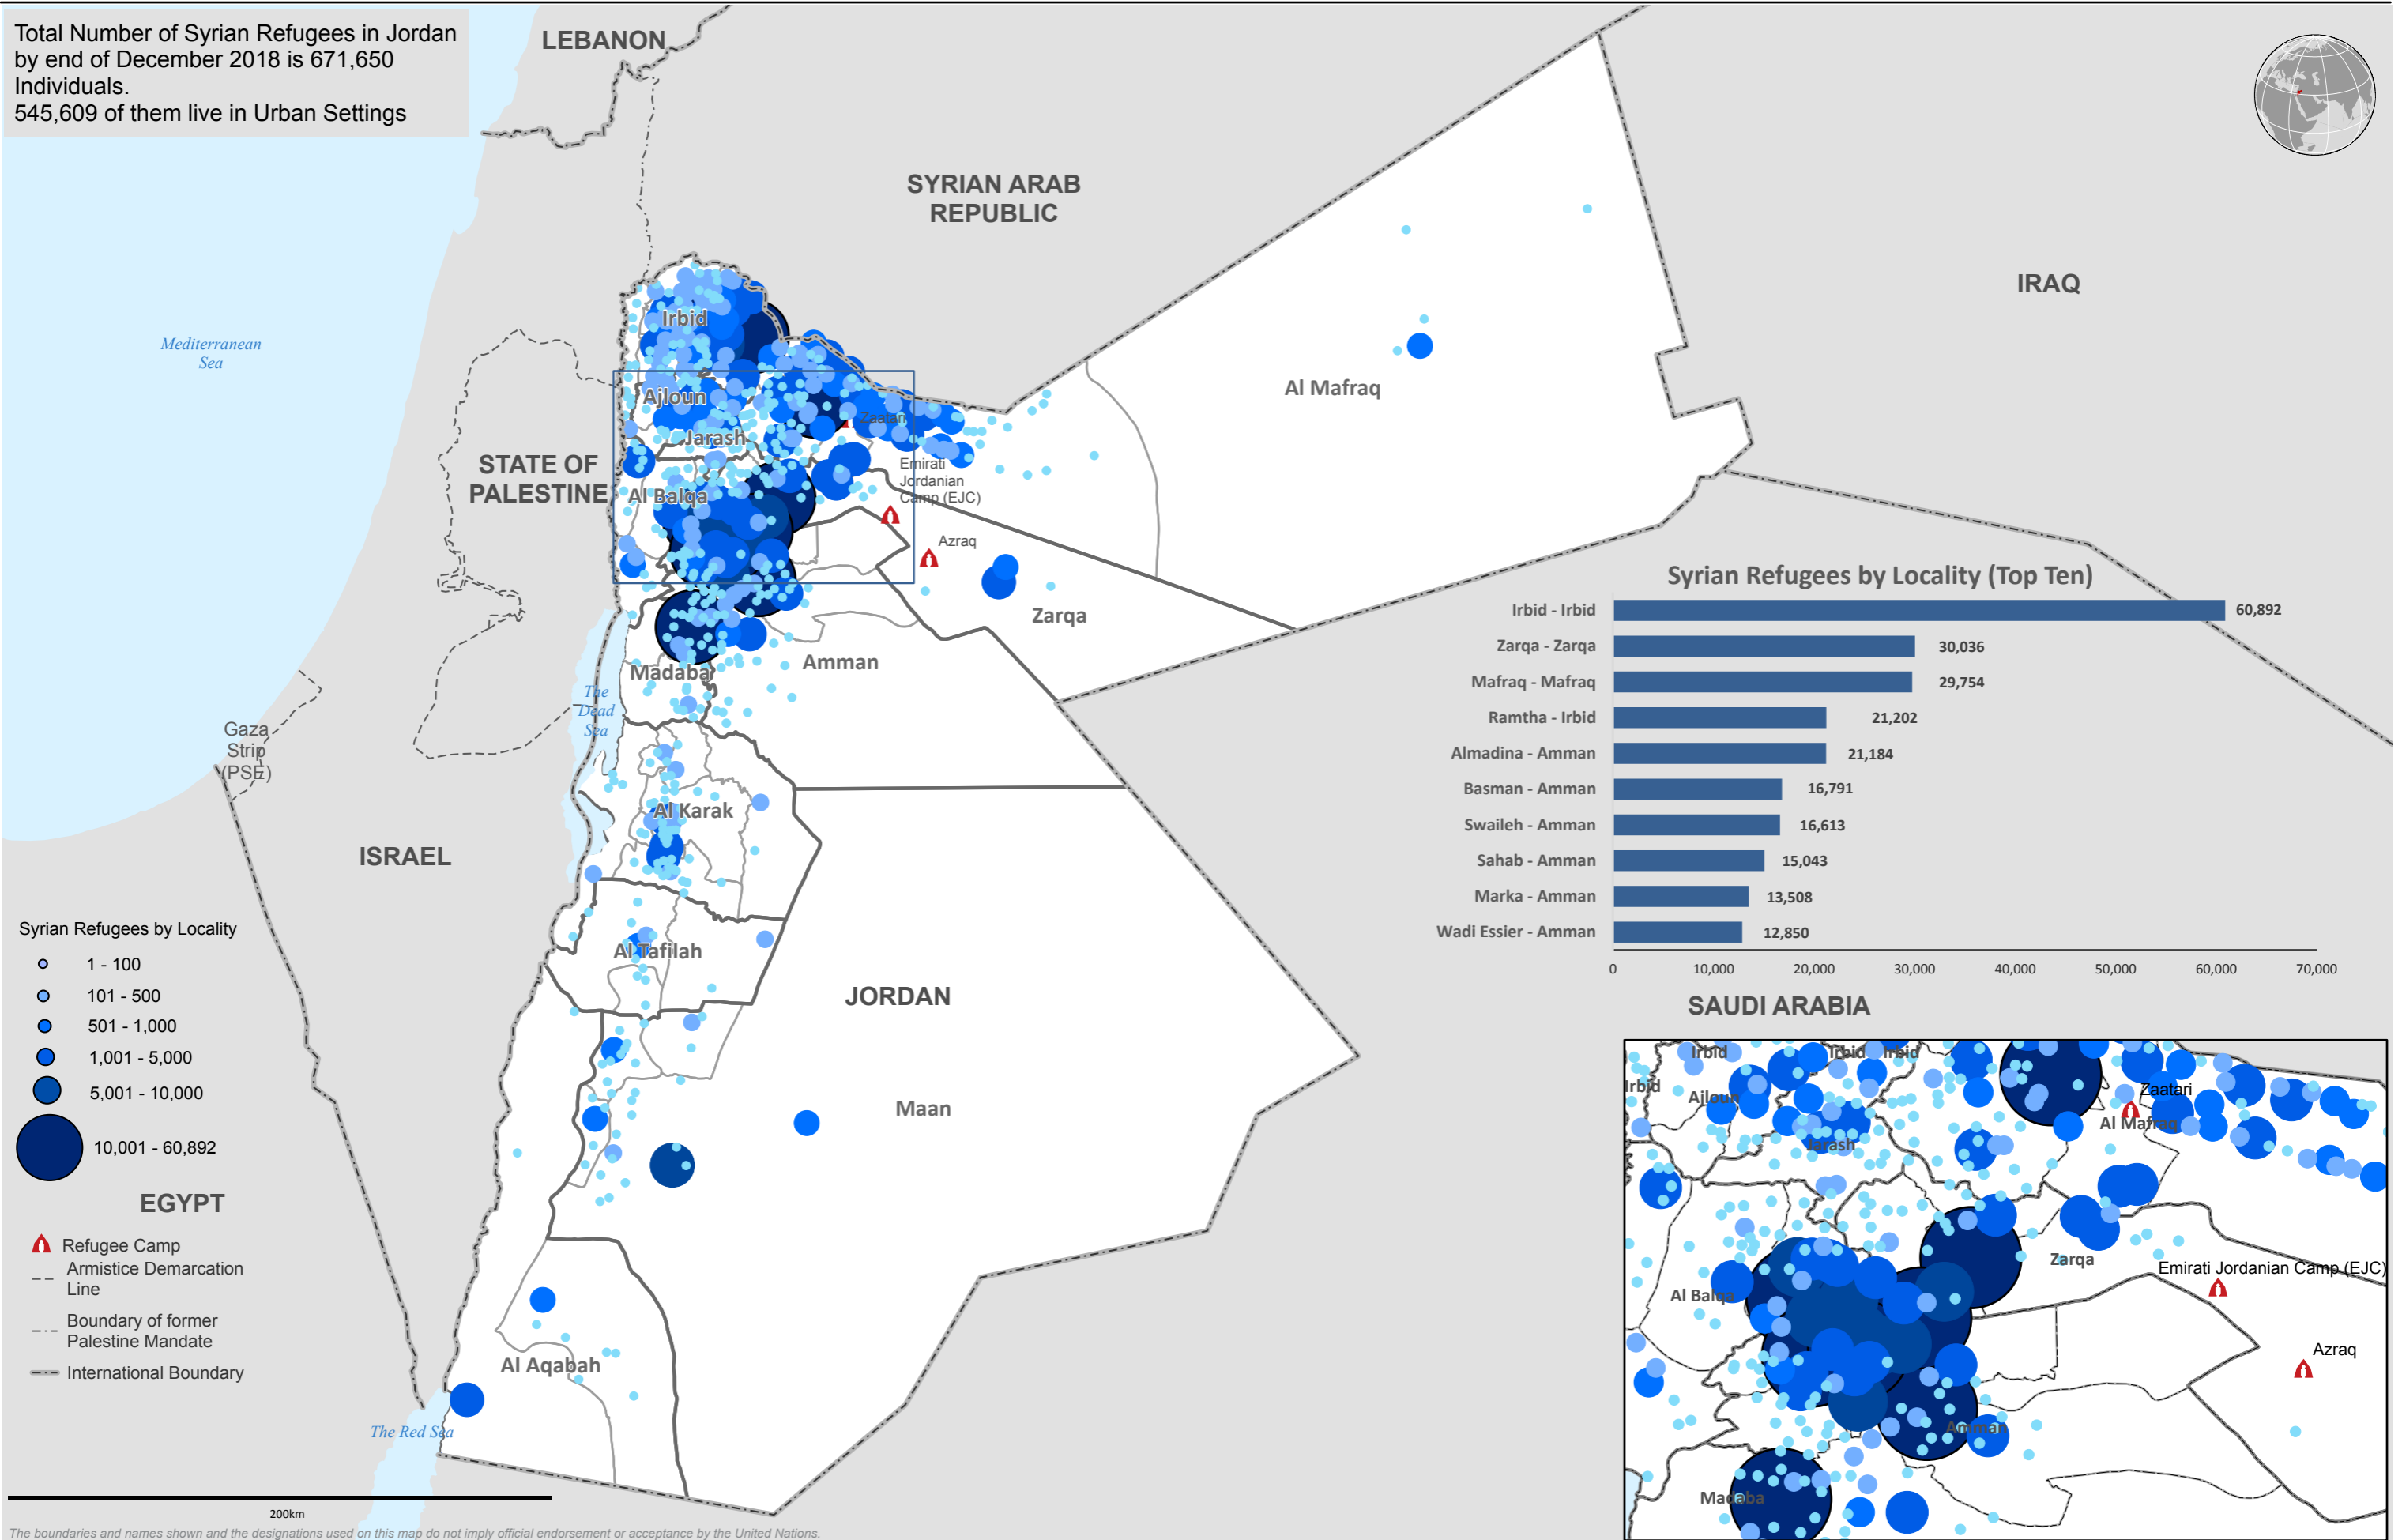

# Syrian Refugees in Jordan - by Locality

Syrian Refugees in Jordan (Urban Only) by end of December 2018

Total Number of Syrian Refugees in Jordan by end of December 2018 is 671,650 Individuals.  
545,609 of them live in Urban Settings

Syrian Refugees by Locality (Top Ten)

Locality	Number of Refugees
Irbid - Irbid	60,892
Zarqa - Zarqa	30,036
Mafraq - Mafraq	29,754
Ramtha - Irbid	21,202
Almadina - Amman	21,184
Basman - Amman	16,791
Swaileh - Amman	16,613
Sahab - Amman	15,043
Marka - Amman	13,508
Wadi Essier - Amman	12,850

SAUDI ARABIA

The boundaries and names shown and the designations used on this map do not imply official endorsement or acceptance by the United Nations.