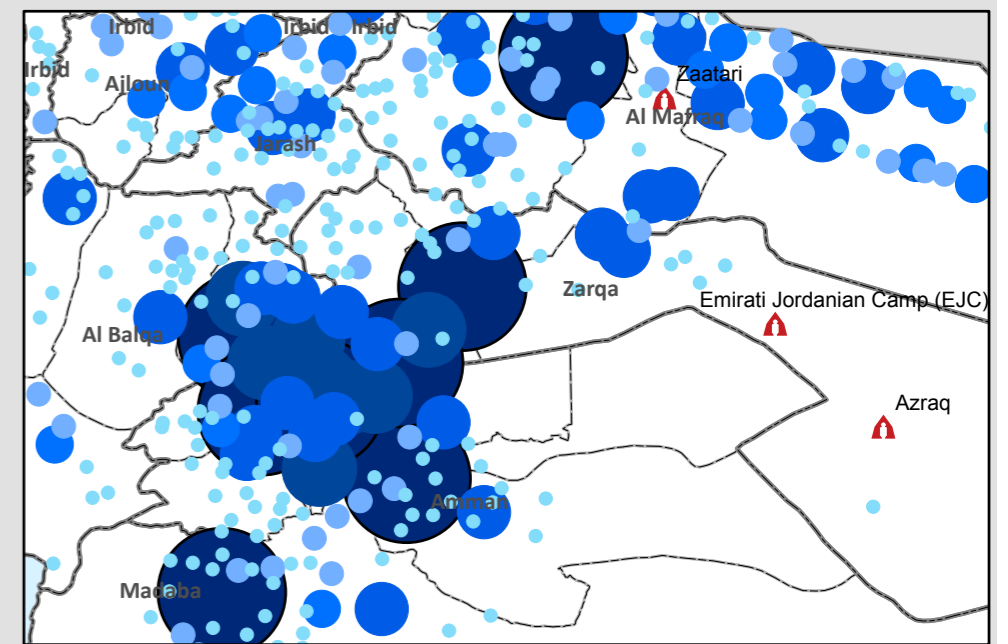

# Syrian Refugees in Jordan - by Locality

Syrian Refugees in Jordan (Urban Only) by end of December 2018

Total Number of Syrian Refugees in Jordan by end of December 2018 is 671,650 Individuals.  
545,609 of them live in Urban Settings

Syrian Refugees by Locality (Top Ten)

Locality	Number of Refugees
Irbid - Irbid	60,892
Zarqa - Zarqa	30,036
Mafraq - Mafraq	29,754
Ramtha - Irbid	21,202
Almadina - Amman	21,184
Basman - Amman	16,791
Swaileh - Amman	16,613
Sahab - Amman	15,043
Marka - Amman	13,508
Wadi Essier - Amman	12,850

SAUDI ARABIA

The boundaries and names shown and the designations used on this map do not imply official endorsement or acceptance by the United Nations.