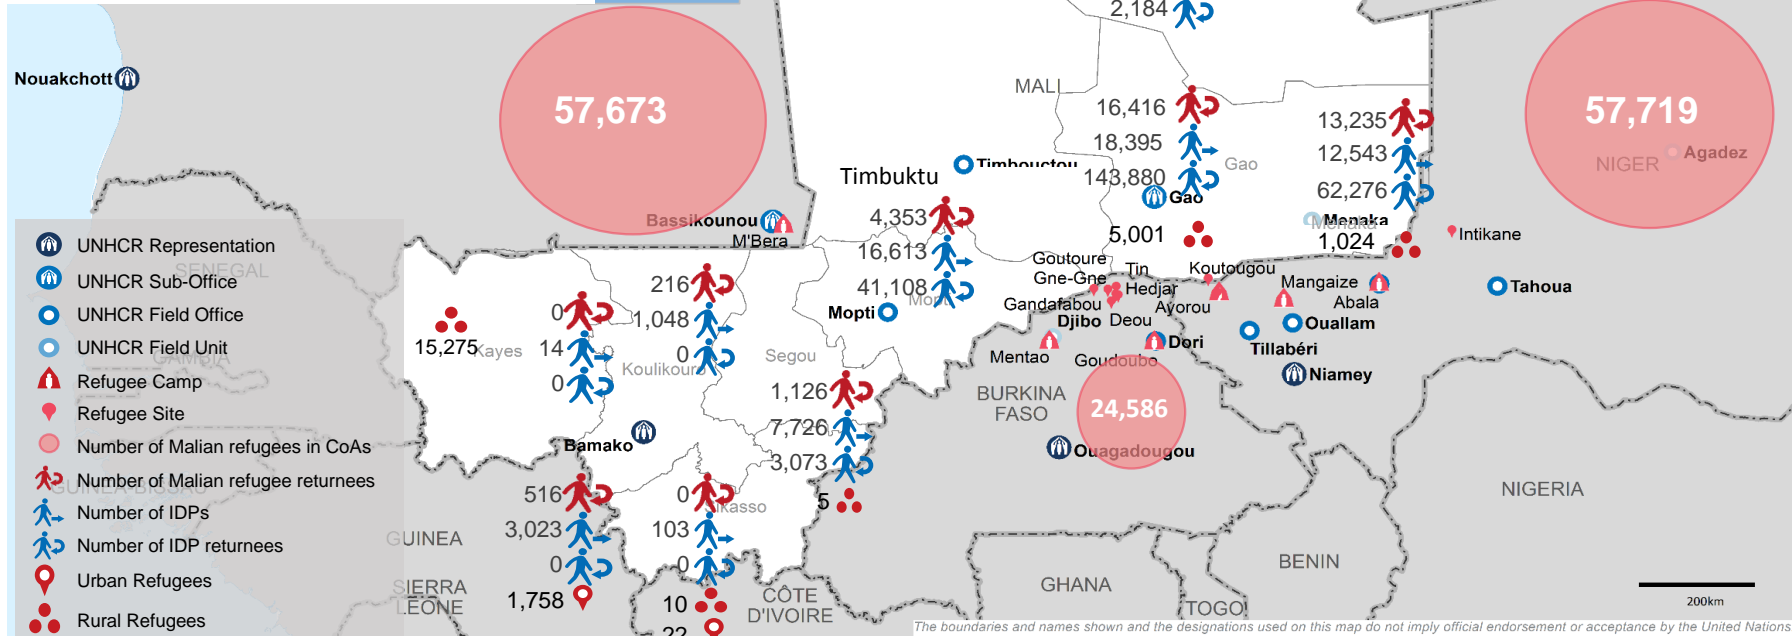

MALI SITUATION

Refugees, Internally Displaced Persons and Returnees

as of 31 October 2018

Malian refugees in asylum countries (UNHCR)	139,978
Malian refugees returnees (Government)	69,390
IDPs (Government, DNDS)	80,302
IDP returnees (Government, DNDS)	526,505
Refugees in Mali (Government, CNCR)	25,473
Asylum Seekers in Mali (Government, CNCR)	801

Sources: Malian Refugee Returnees and IDPs - Government of Mali, DNDS, Refugees in Mali - CNCR, Malian refugees - UNHCR.
For more information: floress@unhcr.org | sanogos@unhcr.org

Boundary for Menaka Region is unavailable.