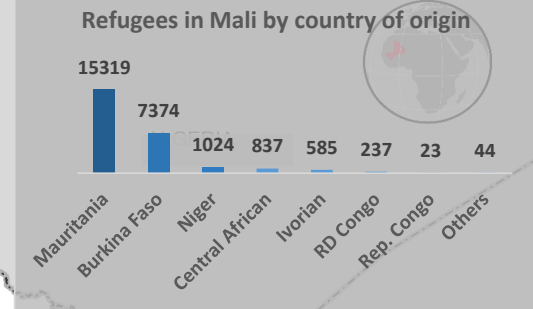

MALI SITUATION

Refugees, Internally Displaced Persons and Returnees

as of 31 October 2018

Malian refugees in asylum countries (UNHCR)	139,978
Malian refugees returnees (Government)	69,390
IDPs (Government, DNDS)	80,302
IDP returnees (Government, DNDS)	526,505
Refugees in Mali (Government, CNCR)	25,473
Asylum Seekers in Mali (Government, CNCR)	801

Sources: Malian Refugee Returnees and IDPs - Government of Mali, DNDS, Refugees in Mali - CNCR, Malian refugees - UNHCR.
For more information: floress@unhcr.org | sanogos@unhcr.org

Boundary for Menaka Region is unavailable.