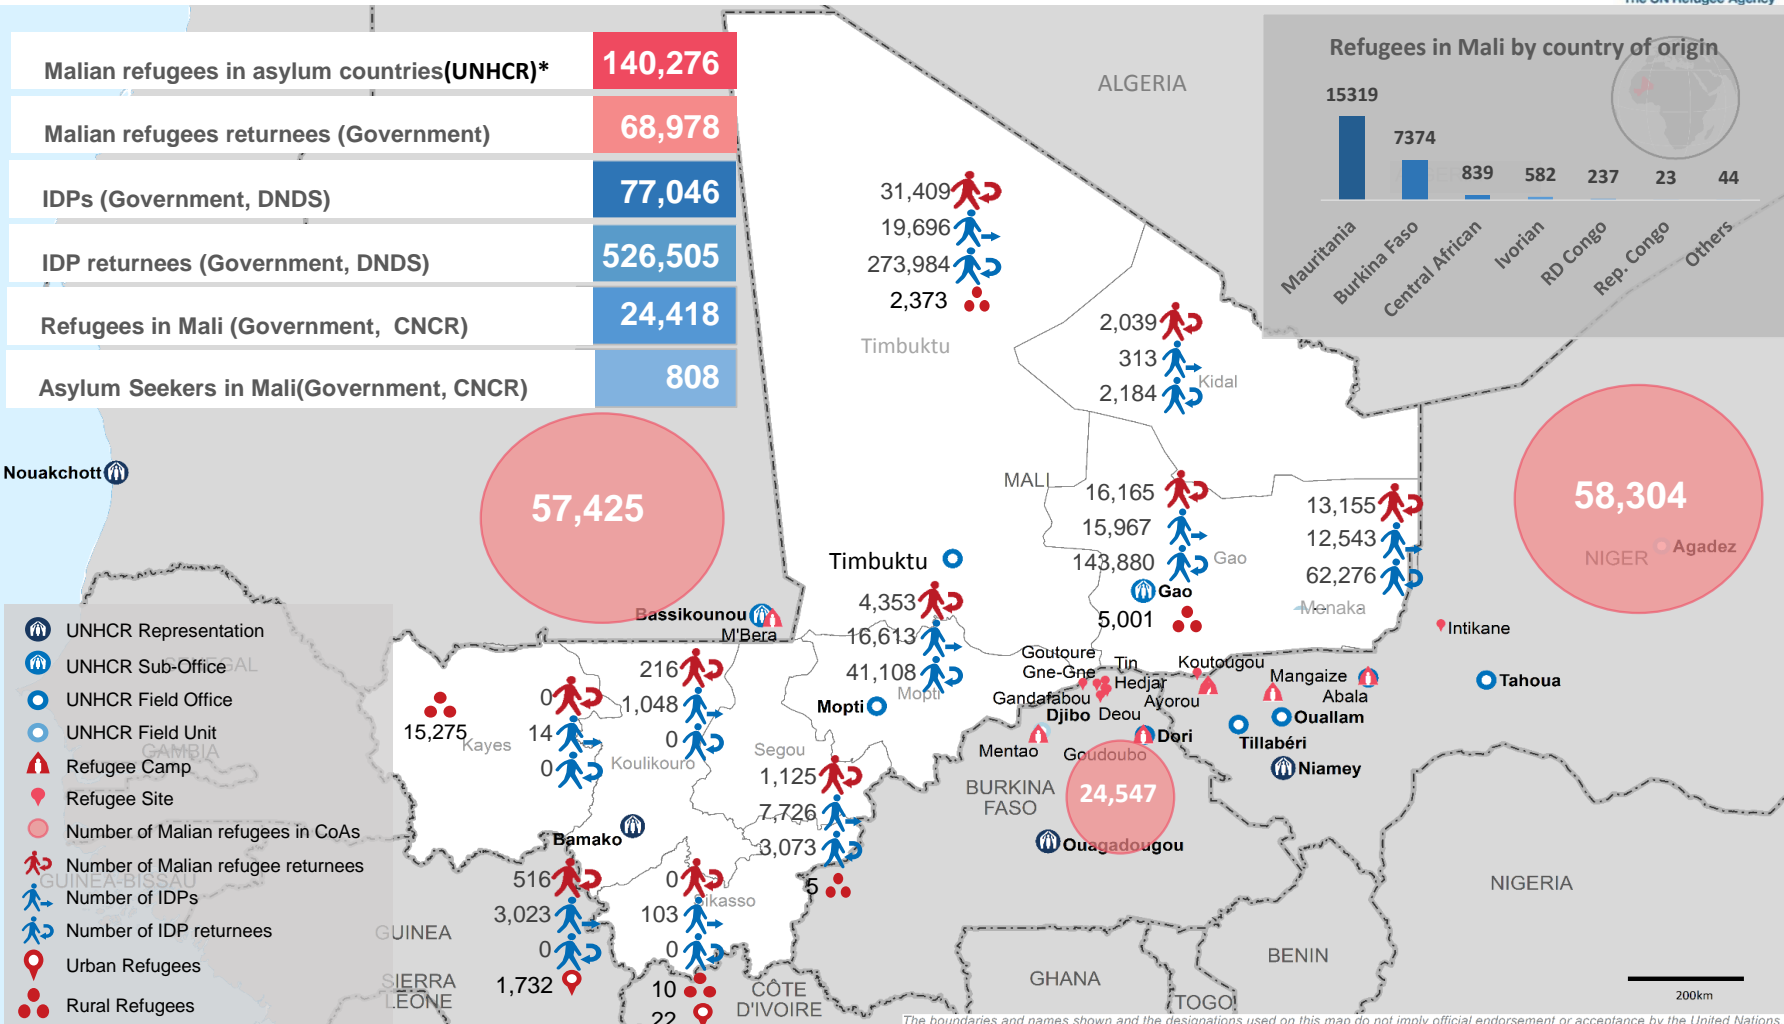

MALI SITUATION

Refugees, Internally Displaced Persons and Returnees

as of 30 September 2018

Sources: Malian Refugee Returnees and IDPS - Government of Mali, DNDI, Refugees in Mali - CNCR, Malian refugees - UNHCR.
 For more information: floress@unhcr.org | sanogos@unhcr.org

Boundary for Menaka Region is unavailable.

*The Niger figure date from 31 Aug 2018