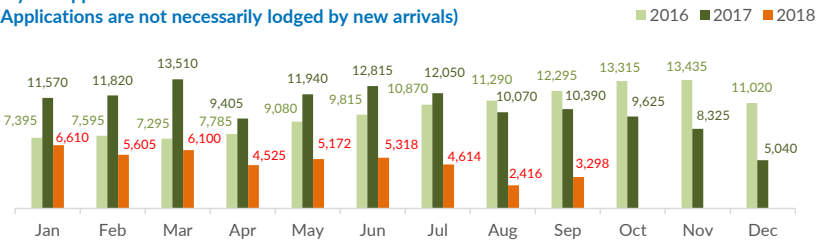

Estimated # of arrivals during the last seven days	208
(Based on arrivals or registration figures collected by UNHCR staff)	
Mon, 29 Oct 2018	0
Tue, 30 Oct 2018	0
Wed, 31 Oct 2018	75
Thu, 01 Nov 2018	0
Fri, 02 Nov 2018	133
Sat, 03 Nov 2018	0
Sun, 04 Nov 2018	0

Sea arrivals of last weeks

Arrivals per month

Asylum applications

(Applications are not necessarily lodged by new arrivals)

Sea arrivals by gender and age - Jan - Sep 2018

Most common sea arrival nationalities in Italy (comparison with previous month)