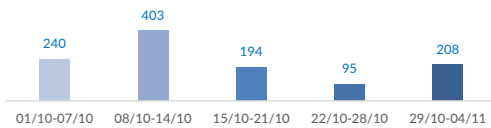

Sea arrivals of last weeks