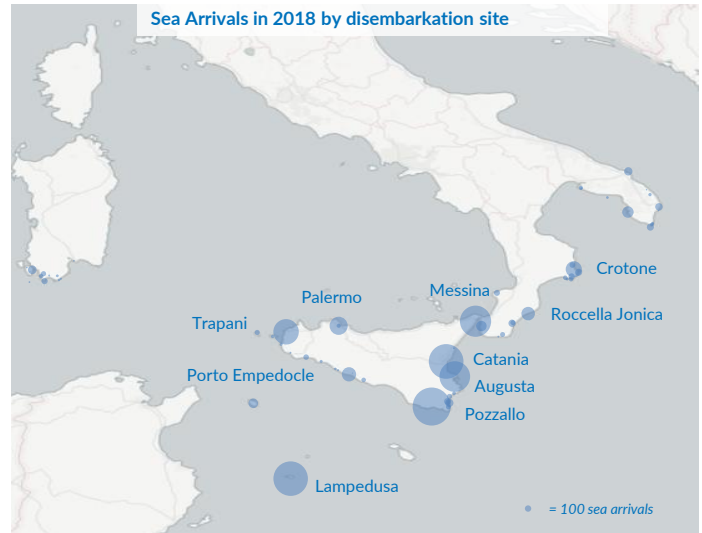

Italy weekly snapshot - 04 Nov 2018

(The charts below are based on figures from the Italian Ministry of Interior and UNHCR estimates. All figures are provisional and subject to change)

Total arrivals (1 Jan - 04 Nov 2018):	22,088
Total arrivals (1 Jan - 04 Nov 2017):	113,462
Total arrivals 1 Nov - 04 Nov 2018	133
Total arrivals 1 Nov - 04 Nov 2017	2,065
Average daily arrivals in November 2018 so far:	33
Average daily arrivals in October 2018:	32

Dead and missing in 2018 - Central Med (as of 04 Nov)	1,252
Dead and missing in 2018 - Mediterranean Sea (as of 04 Nov)	1,987
Dead and missing in 2017 - Central Med (as of 04 Nov)	2,775
Dead and missing in 2017 - Mediterranean Sea (as of 04 Nov)	2,967
Dead and missing in 2017 - Central Med	2,873
Dead and missing in 2017 - Mediterranean Sea	3,139

Estimated # of arrivals during the last seven days	208
(Based on arrivals or registration figures collected by UNHCR staff)	
Mon, 29 Oct 2018	0
Tue, 30 Oct 2018	0
Wed, 31 Oct 2018	75
Thu, 01 Nov 2018	0
Fri, 02 Nov 2018	133
Sat, 03 Nov 2018	0
Sun, 04 Nov 2018	0