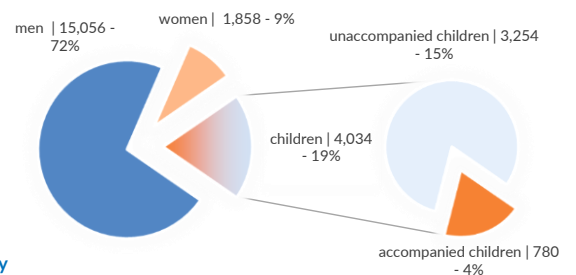

Estimated # of arrivals during the last seven days	208
(Based on arrivals or registration figures collected by UNHCR staff)	
Mon, 29 Oct 2018	0
Tue, 30 Oct 2018	0
Wed, 31 Oct 2018	75
Thu, 01 Nov 2018	0
Fri, 02 Nov 2018	133
Sat, 03 Nov 2018	0
Sun, 04 Nov 2018	0

Sea arrivals of last weeks

Arrivals per month

Asylum applications

(Applications are not necessarily lodged by new arrivals)

Sea arrivals by gender and age - Jan - Sep 2018

Most common sea arrival nationalities in Italy (comparison with previous month)