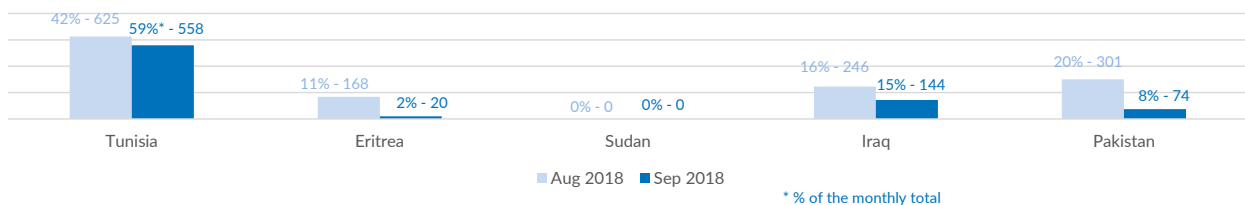

Estimated # of arrivals during the last seven days	208
(Based on arrivals or registration figures collected by UNHCR staff)	
Mon, 29 Oct 2018	0
Tue, 30 Oct 2018	0
Wed, 31 Oct 2018	75
Thu, 01 Nov 2018	0
Fri, 02 Nov 2018	133
Sat, 03 Nov 2018	0
Sun, 04 Nov 2018	0

Sea arrivals of last weeks

Arrivals per month

Asylum applications

(Applications are not necessarily lodged by new arrivals)

Sea arrivals by gender and age - Jan - Sep 2018

Most common sea arrival nationalities in Italy (comparison with previous month)