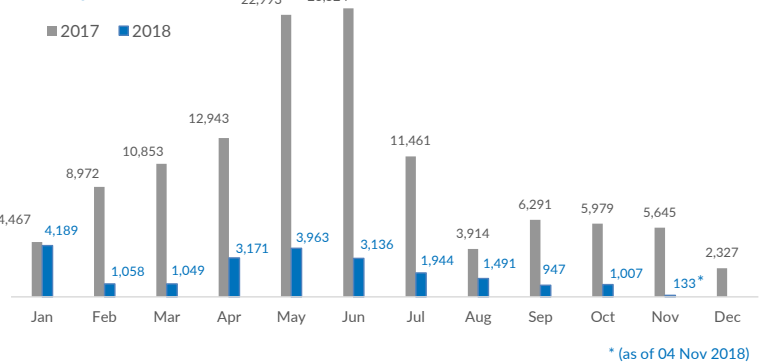

Arrivals per month