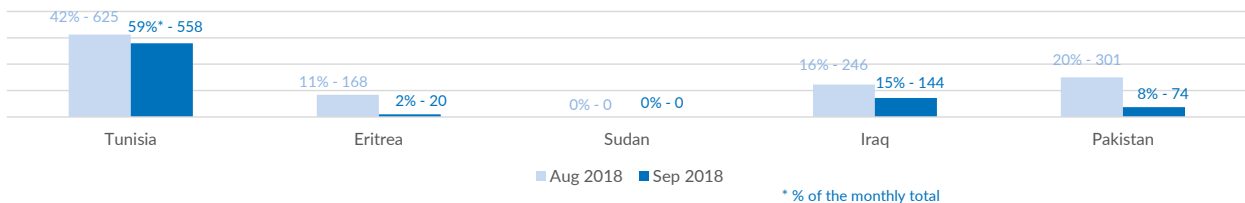

Most common sea arrival nationalities in Italy (comparison with previous month)