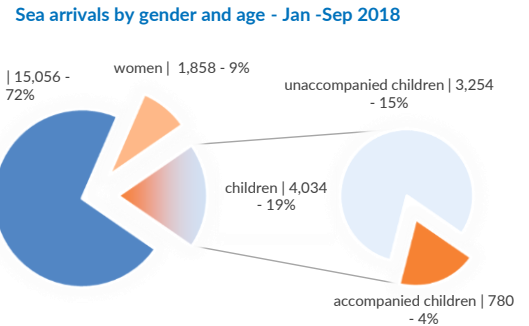

Italy weekly snapshot - 28 Oct 2018

(The charts below are based on figures from the Italian Ministry of Interior and UNHCR estimates. All figures are provisional and subject to change)

Total arrivals (1 Jan - 28 Oct 2018):	21,880
Total arrivals (1 Jan - 28 Oct 2017):	111,080
Total arrivals 1 Oct - 28 Oct 2018	932
Total arrivals 1 Oct - 28 Oct 2017	5,662
Average daily arrivals in October 2018 so far:	33
Average daily arrivals in September 2018:	32

Dead and missing in 2018 - Central Med (as of 28 Oct)	1,252
Dead and missing in 2018 - Mediterranean Sea (as of 28 Oct)	1,982
Dead and missing in 2017 - Central Med (as of 28 Oct)	2,667
Dead and missing in 2017 - Mediterranean Sea (as of 28 Oct)	2,841
Dead and missing in 2017 - Central Med	2,873
Dead and missing in 2017 - Mediterranean Sea	3,139

Estimated # of arrivals during the last seven days	95
(Based on arrivals or registration figures collected by UNHCR staff)	
Mon, 22 Oct 2018	14
Tue, 23 Oct 2018	0
Wed, 24 Oct 2018	0
Thu, 25 Oct 2018	0
Fri, 26 Oct 2018	0
Sat, 27 Oct 2018	6
Sun, 28 Oct 2018	75