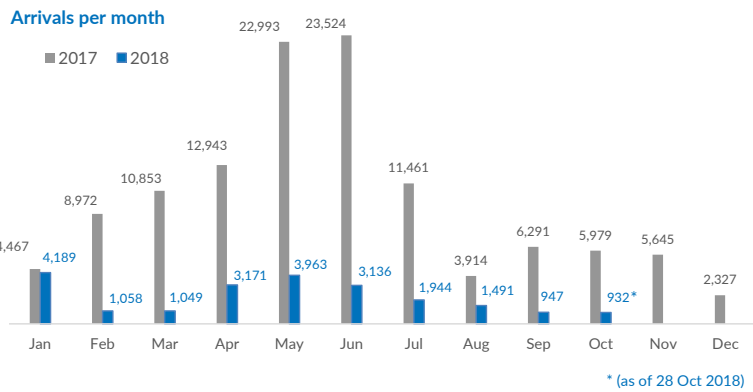

Italy weekly snapshot - 28 Oct 2018

(The charts below are based on figures from the Italian Ministry of Interior and UNHCR estimates. All figures are provisional and subject to change)

Total arrivals (1 Jan - 28 Oct 2018):	21,880
Total arrivals (1 Jan - 28 Oct 2017):	111,080
Total arrivals 1 Oct - 28 Oct 2018	932
Total arrivals 1 Oct - 28 Oct 2017	5,662
Average daily arrivals in October 2018 so far:	33
Average daily arrivals in September 2018:	32

Dead and missing in 2018 - Central Med (as of 28 Oct)	1,252
Dead and missing in 2018 - Mediterranean Sea (as of 28 Oct)	1,982
Dead and missing in 2017 - Central Med (as of 28 Oct)	2,667
Dead and missing in 2017 - Mediterranean Sea (as of 28 Oct)	2,841
Dead and missing in 2017 - Central Med	2,873
Dead and missing in 2017 - Mediterranean Sea	3,139

Estimated # of arrivals during the last seven days	95
(Based on arrivals or registration figures collected by UNHCR staff)	
Mon, 22 Oct 2018	14
Tue, 23 Oct 2018	0
Wed, 24 Oct 2018	0
Thu, 25 Oct 2018	0
Fri, 26 Oct 2018	0
Sat, 27 Oct 2018	6
Sun, 28 Oct 2018	75