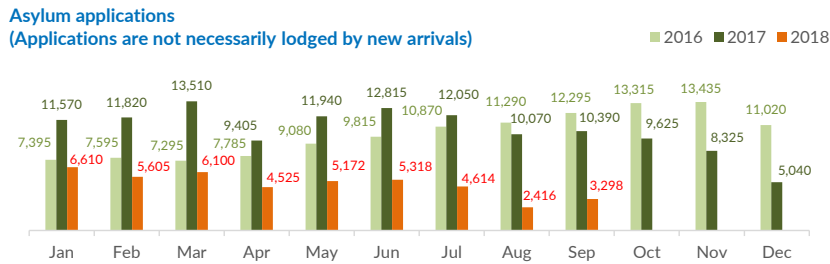

Italy weekly snapshot - 28 Oct 2018

(The charts below are based on figures from the Italian Ministry of Interior and UNHCR estimates. All figures are provisional and subject to change)

Total arrivals (1 Jan - 28 Oct 2018):	21,880
Total arrivals (1 Jan - 28 Oct 2017):	111,080
Total arrivals 1 Oct - 28 Oct 2018	932
Total arrivals 1 Oct - 28 Oct 2017	5,662
Average daily arrivals in October 2018 so far:	33
Average daily arrivals in September 2018:	32

Dead and missing in 2018 - Central Med (as of 28 Oct)	1,252
Dead and missing in 2018 - Mediterranean Sea (as of 28 Oct)	1,982
Dead and missing in 2017 - Central Med (as of 28 Oct)	2,667
Dead and missing in 2017 - Mediterranean Sea (as of 28 Oct)	2,841
Dead and missing in 2017 - Central Med	2,873
Dead and missing in 2017 - Mediterranean Sea	3,139

Estimated # of arrivals during the last seven days	95
(Based on arrivals or registration figures collected by UNHCR staff)	
Mon, 22 Oct 2018	14
Tue, 23 Oct 2018	0
Wed, 24 Oct 2018	0
Thu, 25 Oct 2018	0
Fri, 26 Oct 2018	0
Sat, 27 Oct 2018	6
Sun, 28 Oct 2018	75