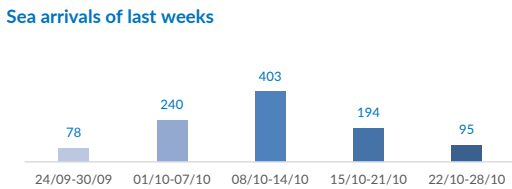

Italy weekly snapshot - 28 Oct 2018

(The charts below are based on figures from the Italian Ministry of Interior and UNHCR estimates. All figures are provisional and subject to change)

Total arrivals (1 Jan - 28 Oct 2018):	21,880
Total arrivals (1 Jan - 28 Oct 2017):	111,080
Total arrivals 1 Oct - 28 Oct 2018	932
Total arrivals 1 Oct - 28 Oct 2017	5,662
Average daily arrivals in October 2018 so far:	33
Average daily arrivals in September 2018:	32

Dead and missing in 2018 - Central Med (as of 28 Oct)	1,252
Dead and missing in 2018 - Mediterranean Sea (as of 28 Oct)	1,982
Dead and missing in 2017 - Central Med (as of 28 Oct)	2,667
Dead and missing in 2017 - Mediterranean Sea (as of 28 Oct)	2,841
Dead and missing in 2017 - Central Med	2,873
Dead and missing in 2017 - Mediterranean Sea	3,139

Estimated # of arrivals during the last seven days	95
(Based on arrivals or registration figures collected by UNHCR staff)	
Mon, 22 Oct 2018	14
Tue, 23 Oct 2018	0
Wed, 24 Oct 2018	0
Thu, 25 Oct 2018	0
Fri, 26 Oct 2018	0
Sat, 27 Oct 2018	6
Sun, 28 Oct 2018	75