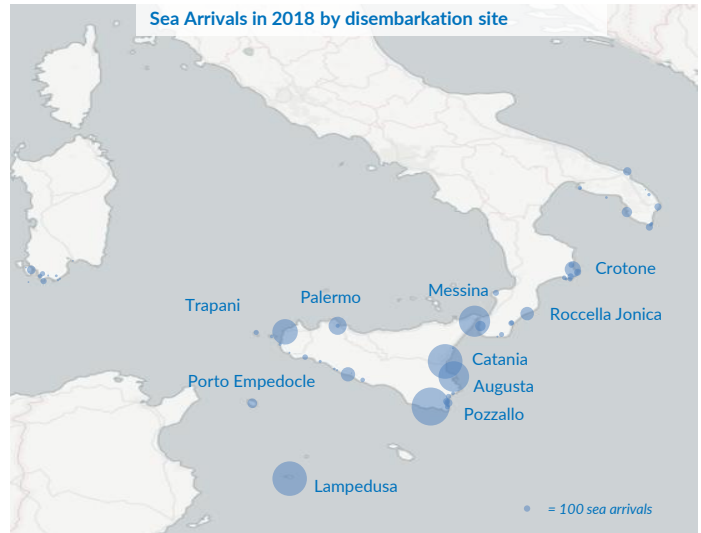

## Italy weekly snapshot - 28 Oct 2018

(The charts below are based on figures from the Italian Ministry of Interior and UNHCR estimates. All figures are provisional and subject to change)

<b>Total arrivals (1 Jan - 28 Oct 2018):</b>	<b>21,880</b>
Total arrivals (1 Jan - 28 Oct 2017):	111,080
<b>Total arrivals 1 Oct - 28 Oct 2018</b>	<b>932</b>
Total arrivals 1 Oct - 28 Oct 2017	5,662
<b>Average daily arrivals in October 2018 so far:</b>	<b>33</b>
Average daily arrivals in September 2018:	32

<b>Dead and missing in 2018 - Central Med (as of 28 Oct)</b>	<b>1,252</b>
Dead and missing in 2018 - Mediterranean Sea (as of 28 Oct)	1,982
<b>Dead and missing in 2017 - Central Med (as of 28 Oct)</b>	<b>2,667</b>
Dead and missing in 2017 - Mediterranean Sea (as of 28 Oct)	2,841
<b>Dead and missing in 2017 - Central Med</b>	<b>2,873</b>
Dead and missing in 2017 - Mediterranean Sea	3,139

### Most common sea arrival nationalities in Italy (comparison with previous month)

### Estimated daily sea arrivals in 2018