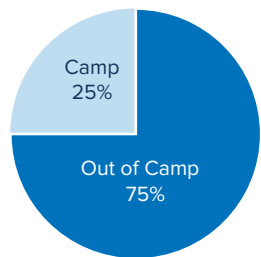

POPULATION DISTRIBUTION