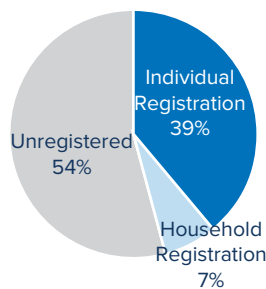

REGISTRATION PROGRESS