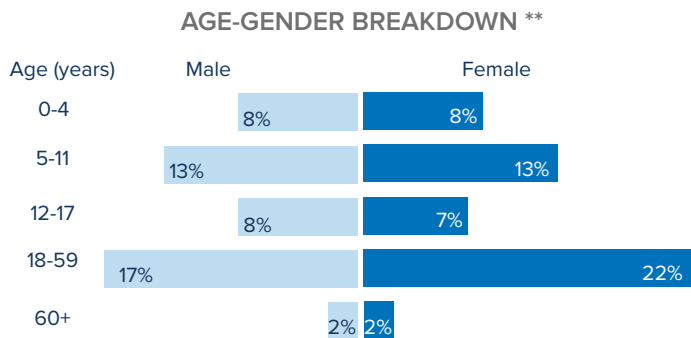

Total number of refugees*	761,889
Pre-Dec 2013 refugees	352,212
Post-Dec 2013 refugees	409,677
Total arrivals in 2018	29,063
Total arrivals in Sep 2018	929

*Additional sources estimate a total of 1.3 million South Sudanese refugees in Sudan; however, data require verification.

POPULATION BY STATE

POPULATION DISTRIBUTION

REGISTRATION PROGRESS

SCHOOL-AGED CHILDREN (6-17 YRS) **

REPRODUCTIVE-AGED WOMEN/GIRLS (13-49 YRS)**

HOUSEHOLD DISTRIBUTION**

**Population distribution statistics are based on biometrically registered individuals only