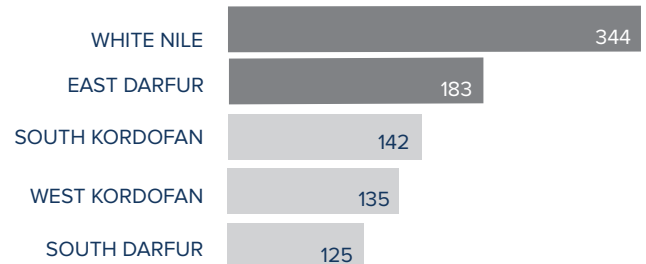

Total number of refugees*	761,889
Pre-Dec 2013 refugees	352,212
Post-Dec 2013 refugees	409,677
Total arrivals in 2018	29,063
Total arrivals in Sep 2018	929

*Additional sources estimate a total of 1.3 million South Sudanese refugees in Sudan; however, data require verification.

POPULATION BY STATE

POPULATION DISTRIBUTION

REGISTRATION PROGRESS

SCHOOL-AGED CHILDREN (6-17 YRS) **

REPRODUCTIVE-AGED WOMEN/GIRLS (13-49 YRS)**

HOUSEHOLD DISTRIBUTION**

**Population distribution statistics are based on biometrically registered individuals only

2018 ARRIVALS BY STATE

SEPTEMBER 2018 ARRIVALS BY STATE

MONTHLY ARRIVAL TRENDS (2015-2018)

The boundaries and names shown and the designations used on this map do not imply official endorsement or acceptance by the United Nations.