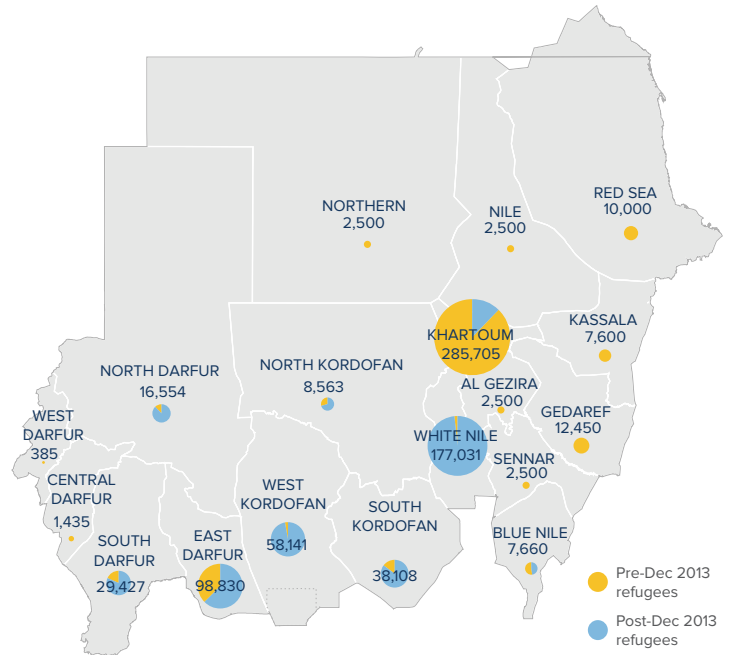

Total number of refugees*	761,889
Pre-Dec 2013 refugees	352,212
Post-Dec 2013 refugees	409,677
Total arrivals in 2018	29,063
Total arrivals in Sep 2018	929

*Additional sources estimate a total of 1.3 million South Sudanese refugees in Sudan; however, data require verification.

POPULATION BY STATE

POPULATION DISTRIBUTION

REGISTRATION PROGRESS

SCHOOL-AGED CHILDREN (6-17 YRS) **

REPRODUCTIVE-AGED WOMEN/GIRLS (13-49 YRS)**

HOUSEHOLD DISTRIBUTION**

**Population distribution statistics are based on biometrically registered individuals only

2018 ARRIVALS BY STATE

SEPTEMBER 2018 ARRIVALS BY STATE

MONTHLY ARRIVAL TRENDS (2015-2018)

The boundaries and names shown and the designations used on this map do not imply official endorsement or acceptance by the United Nations.