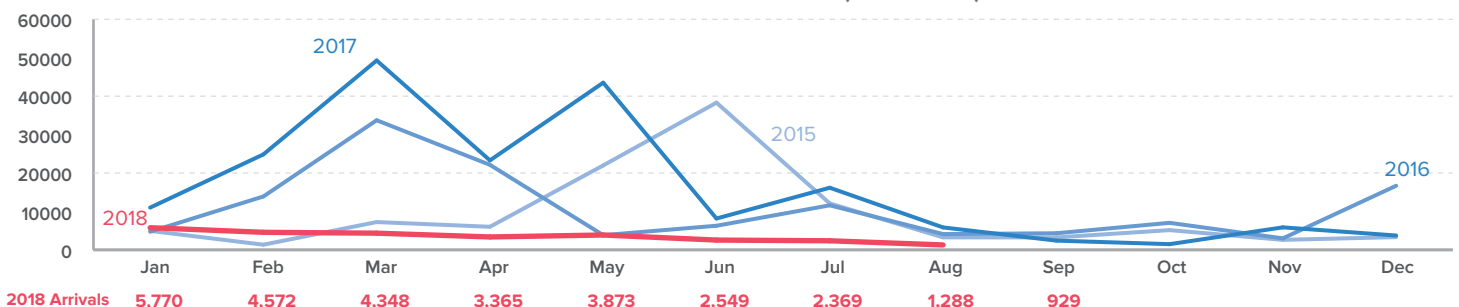

Total number of refugees*	761,889
Pre-Dec 2013 refugees	352,212
Post-Dec 2013 refugees	409,677
Total arrivals in 2018	29,063
Total arrivals in Sep 2018	929

*Additional sources estimate a total of 1.3 million South Sudanese refugees in Sudan; however, data require verification.

POPULATION BY STATE

POPULATION DISTRIBUTION

REGISTRATION PROGRESS

SCHOOL-AGED CHILDREN (6-17 YRS) **

REPRODUCTIVE-AGED WOMEN/GIRLS (13-49 YRS)**

HOUSEHOLD DISTRIBUTION**

**Population distribution statistics are based on biometrically registered individuals only

2018 ARRIVALS BY STATE

SEPTEMBER 2018 ARRIVALS BY STATE

MONTHLY ARRIVAL TRENDS (2015-2018)

The boundaries and names shown and the designations used on this map do not imply official endorsement or acceptance by the United Nations.