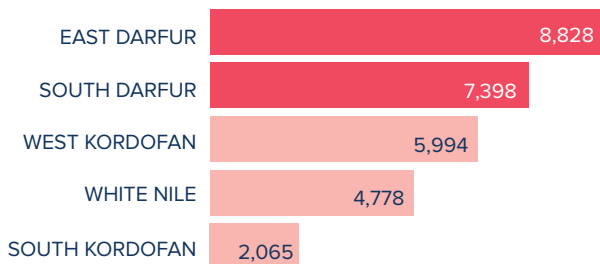

Total number of refugees*	761,889
Pre-Dec 2013 refugees	352,212
Post-Dec 2013 refugees	409,677
Total arrivals in 2018	29,063
Total arrivals in Sep 2018	929

*Additional sources estimate a total of 1.3 million South Sudanese refugees in Sudan; however, data require verification.

POPULATION BY STATE

POPULATION DISTRIBUTION

REGISTRATION PROGRESS

SCHOOL-AGED CHILDREN (6-17 YRS) **

REPRODUCTIVE-AGED WOMEN/GIRLS (13-49 YRS)**

HOUSEHOLD DISTRIBUTION**

**Population distribution statistics are based on biometrically registered individuals only

2018 ARRIVALS BY STATE

SEPTEMBER 2018 ARRIVALS BY STATE

MONTHLY ARRIVAL TRENDS (2015-2018)

The boundaries and names shown and the designations used on this map do not imply official endorsement or acceptance by the United Nations.