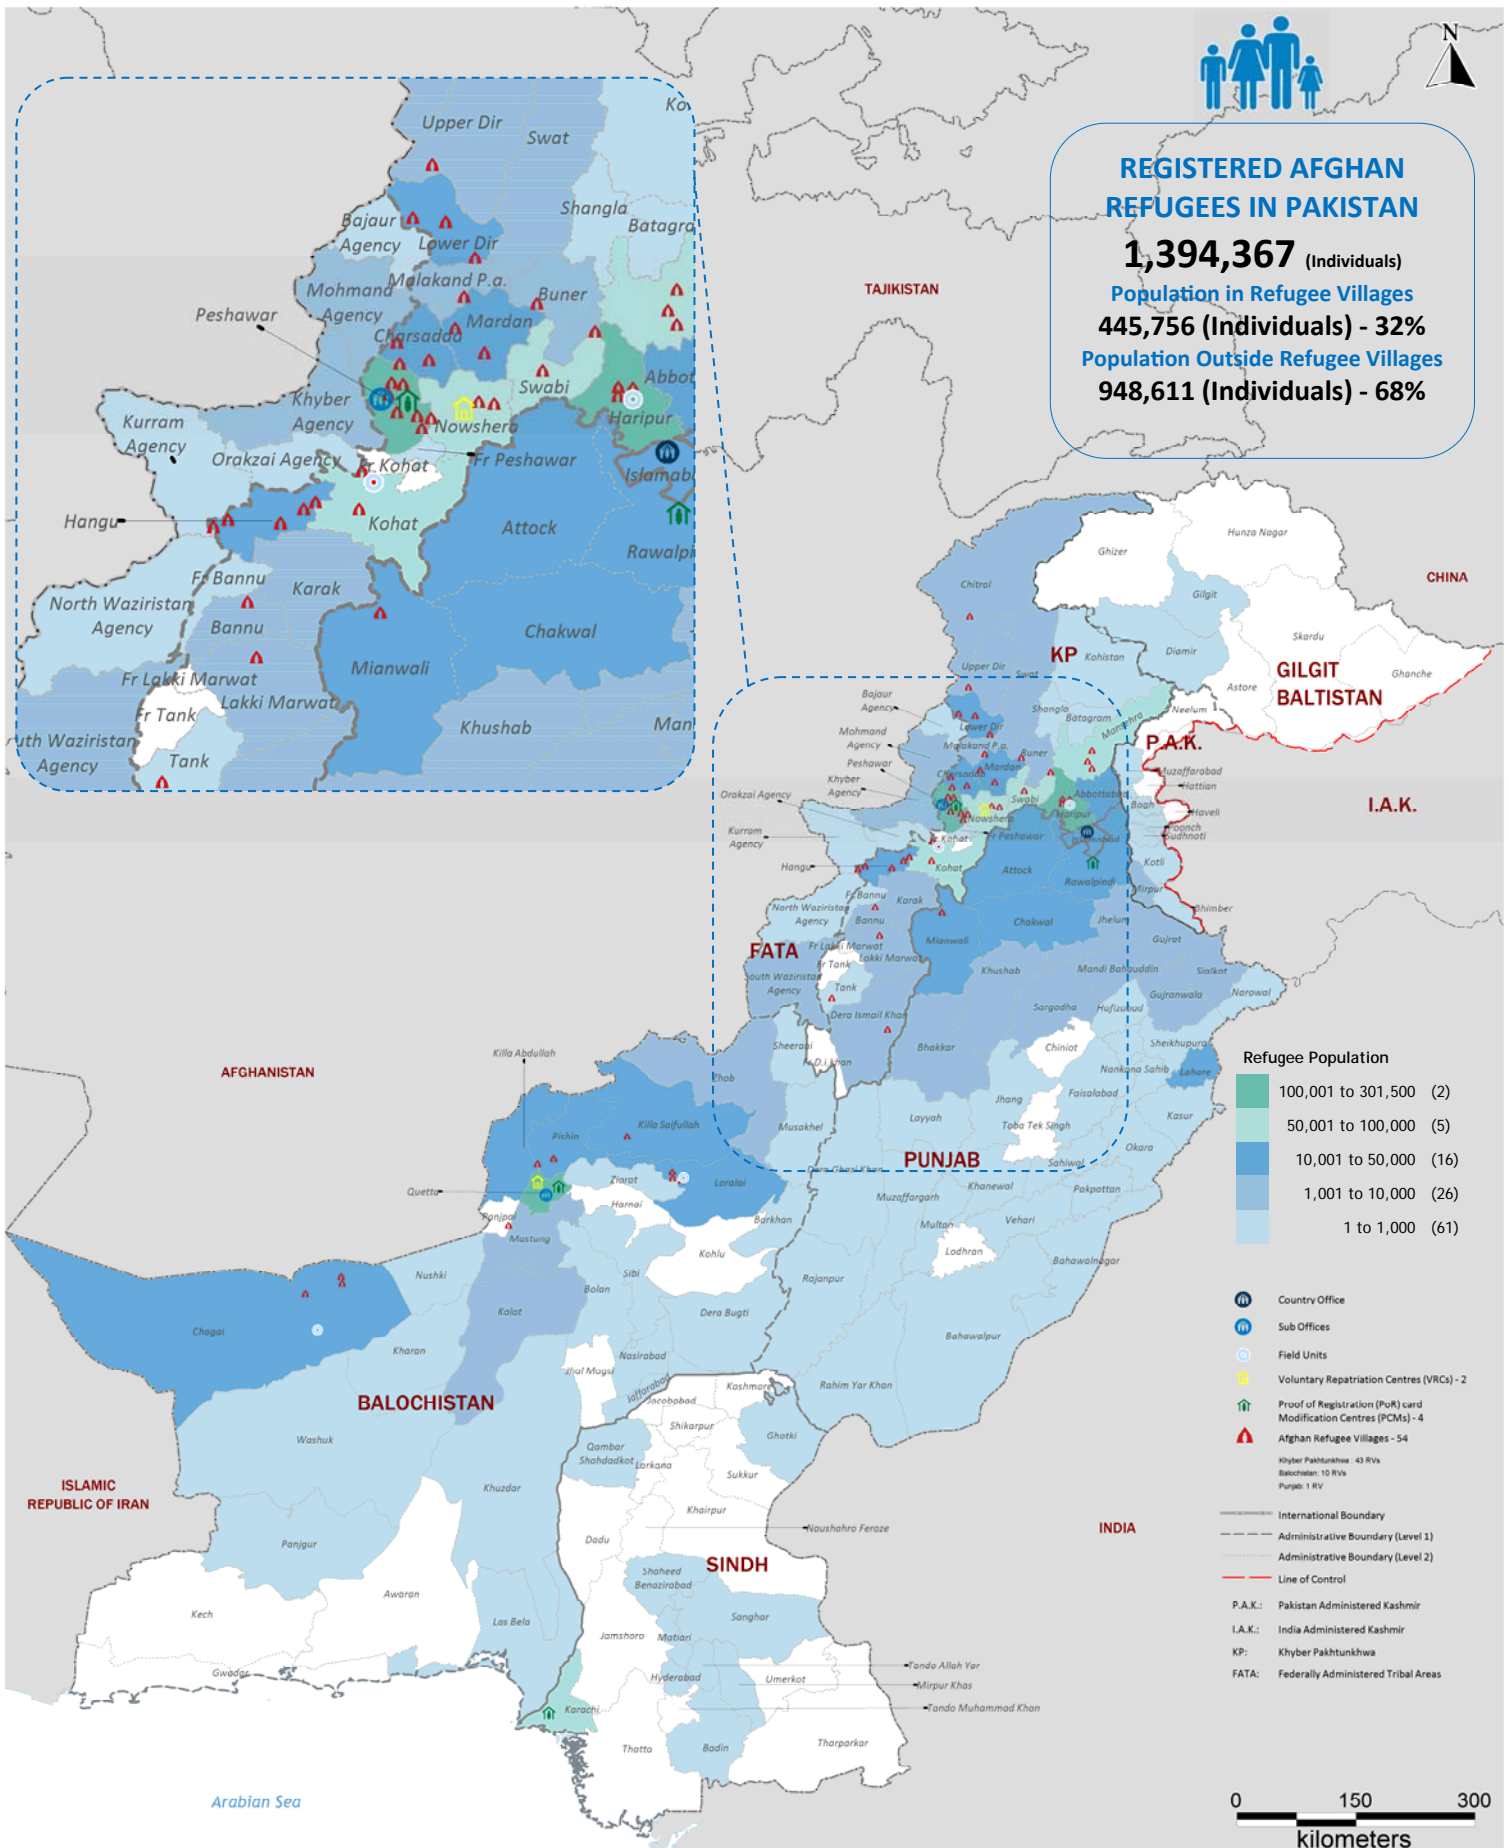

Pakistan: Overview of Afghan Refugee Population and UNHCR Operational Presence | As 31st of July, 2018

The boundaries and names shown and the designations used on this map do not imply official endorsement or acceptance

More information available on UNHCR: data portal, <https://data2.unhcr.org/en/country/pak> | website: <http://www.unhcrpk.org>

Sources: Afghan National Registration (ANR) Database, UNHCR Country Office Islamabad