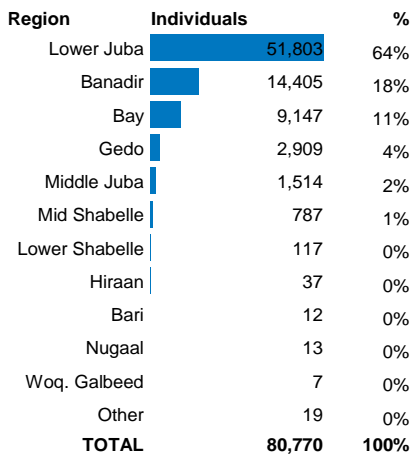

Somali returnees by destination