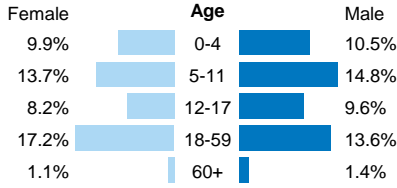

## Somali returnees from Kenya at 30 June 2018

**80,770**

refugee returnees (2014 - 2018)

### Age, gender composition

Women and children combined represent 85% of all returnees to date