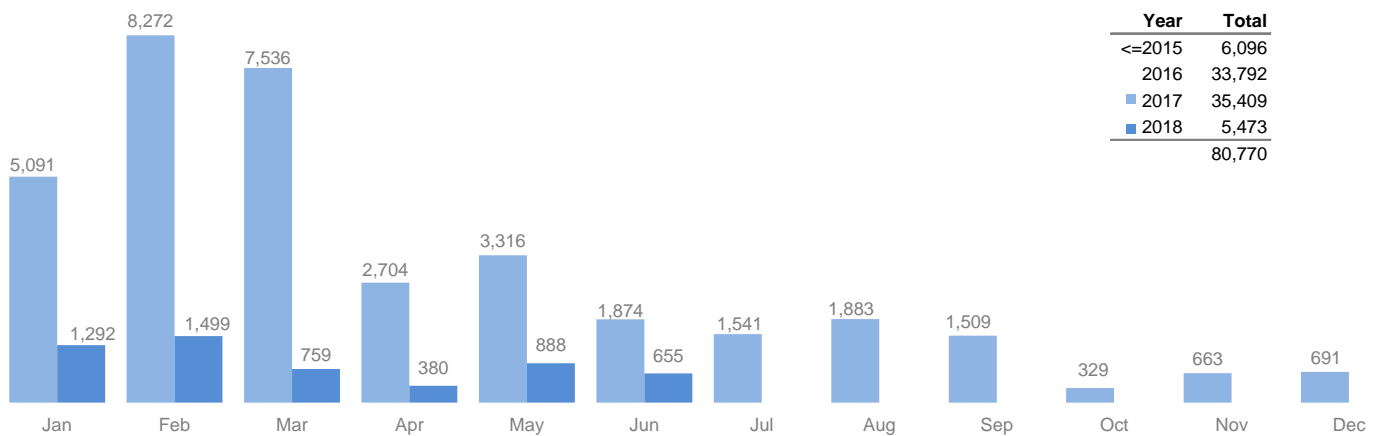

Returns from Kenya by month