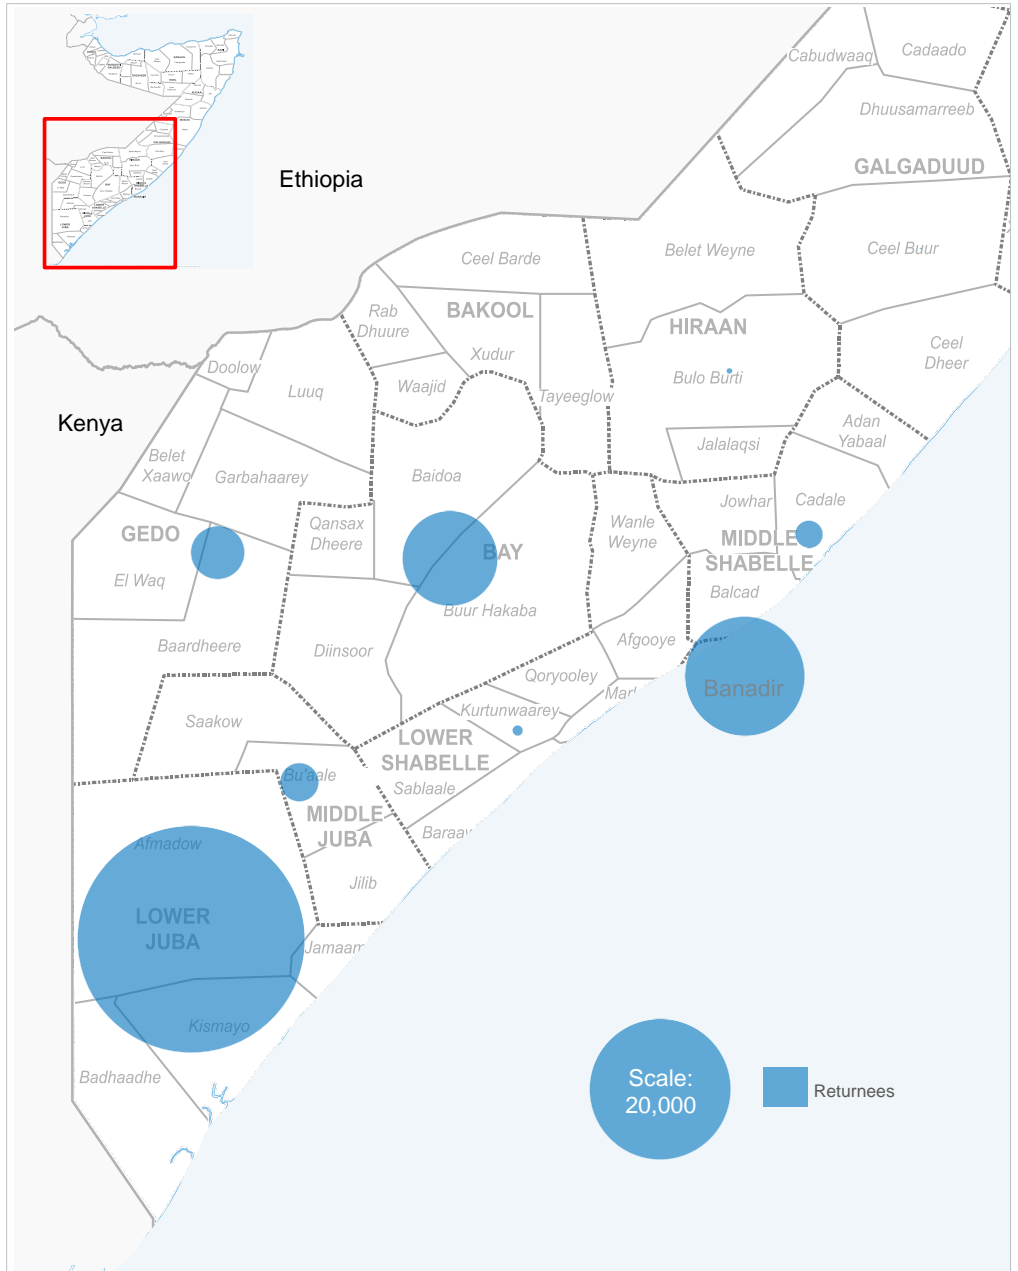

## Somali returnees from Kenya at 30 June 2018

**80,770**

refugee returnees (2014 - 2018)

### Age, gender composition

Women and children combined represent 85% of all returnees to date

### Somali returnees by destination

Data on destinations for returnees from Kenya are generally based on the place of initial return. In the case of arrivals by road convoy in 2017, the final destination declared on arrival is used.

### Returns from Kenya by month

Year	Total
<=2015	6,096
2016	33,792
2017	35,409
2018	5,473
<b>Total</b>	<b>80,770</b>

UNHCR is grateful for the generous contributions of donors who have directly contributed to the UNHCR Somalia operation in 2018