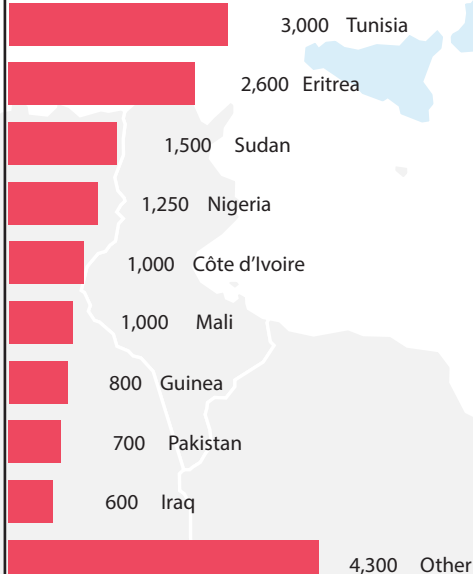

## OVERVIEW

Between 1 January and 30 June 2018, over 48,300 refugees and migrants crossed the Mediterranean Sea from North Africa and Turkey. Most crossed the Western Mediterranean from Morocco to Spain. Arrivals in 2018 most commonly originated the Syrian Arab Republic, Iraq, Guinea and Mali.

In 2018, 59% of arrivals were men, 25% children, and 16% women.

Due to the high risks associated with crossing the Mediterranean Sea, it is estimated that some 1,288 refugees and migrants are thought to have died between January and June 2018 compared to 2,300 in the same period in 2017. Most deaths occurred along the route from North Africa to Italy.

#### ARRIVALS' MOST COMMON COUNTRIES OF ORIGIN

### ARRIVALS BY SEA ITALY

**JAN – JUN 2018** **16,600**

**JAN – JUN 2017** **83,700**

**JAN – JUN 2016** **70,200**

UASC : 2,591 children (84% of all children that arrived between Jan and Jun 2018)