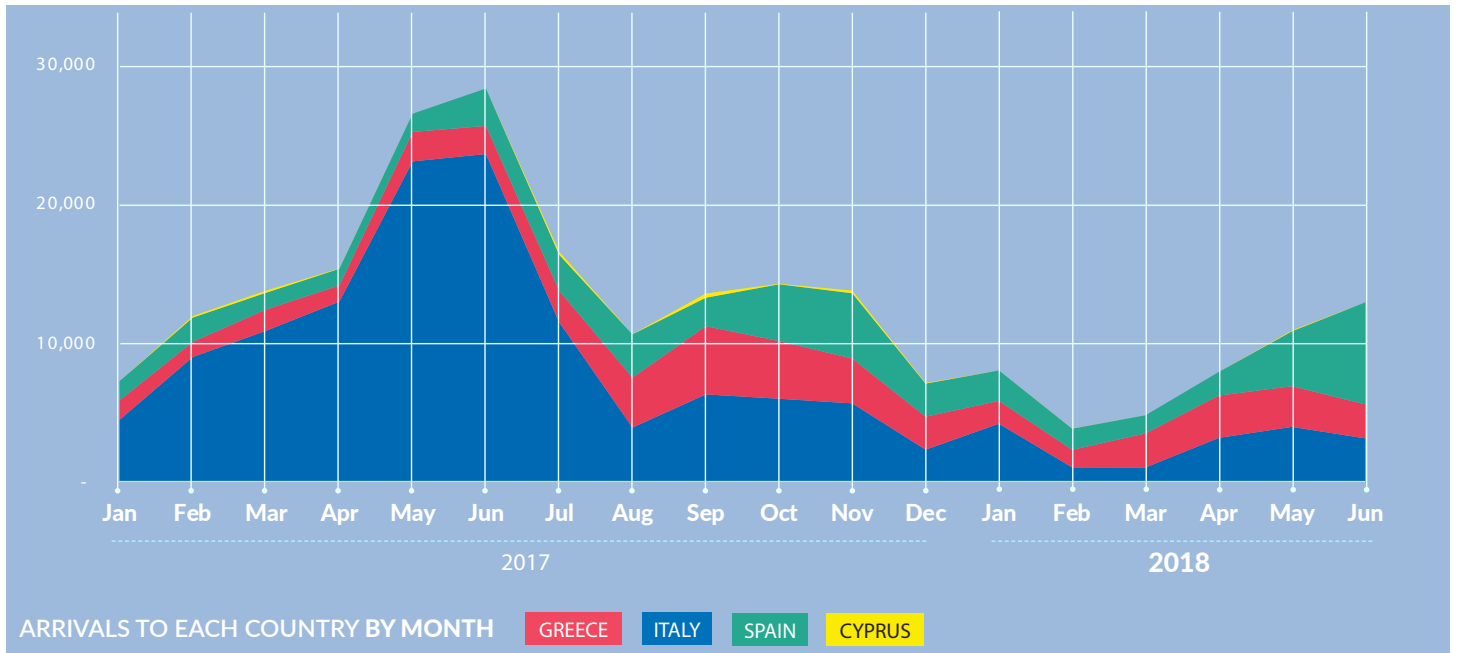

# REFUGEES & MIGRANTS ARRIVALS TO EUROPE IN 2018 (MEDITERRANEAN)

## TOTAL ARRIVALS<sup>1</sup> (Jan-Jun 2018)

<b>2018</b>	<b>48,300</b>	(As of 30 June 2018)
<b>2017</b>	<b>102,800</b>	(As of 30 June 2017; total of 2017: 178,500)
<b>2016</b>	<b>233,500</b>	(As of 30 June 2016; total of 2016: 362,753)
<b>2015</b>	<b>153,000</b>	(As of 30 June 2015; total of 2015: 1,015,078)

## OVERVIEW

Between 1 January and 30 June 2018, over 48,300 refugees and migrants crossed the Mediterranean Sea from North Africa and Turkey. Most crossed the Western Mediterranean from Morocco to Spain. Arrivals in 2018 most commonly originated the Syrian Arab Republic, Iraq, Guinea and Mali.

#### TOTAL ARRIVALS

**JAN – JUN 2018** **18,000**  
Sea Arrivals : 15,000 Land Arrivals: 3,000

**JAN – JUN 2017** **9,300**

**JAN – JUN 2016** **4,900**