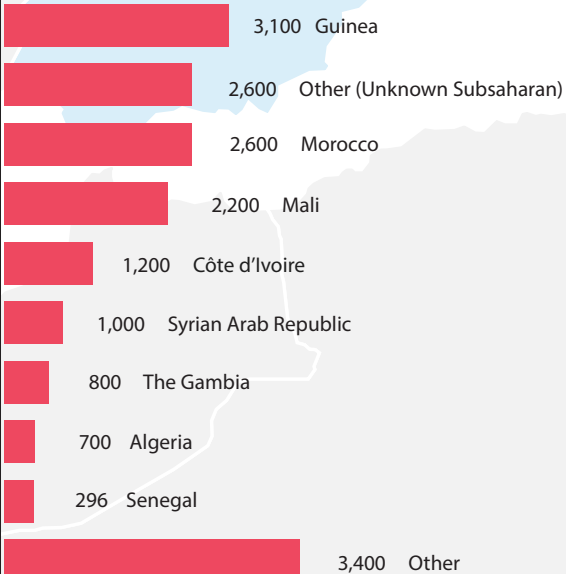

ARRIVALS' MOST COMMON COUNTRIES OF ORIGIN