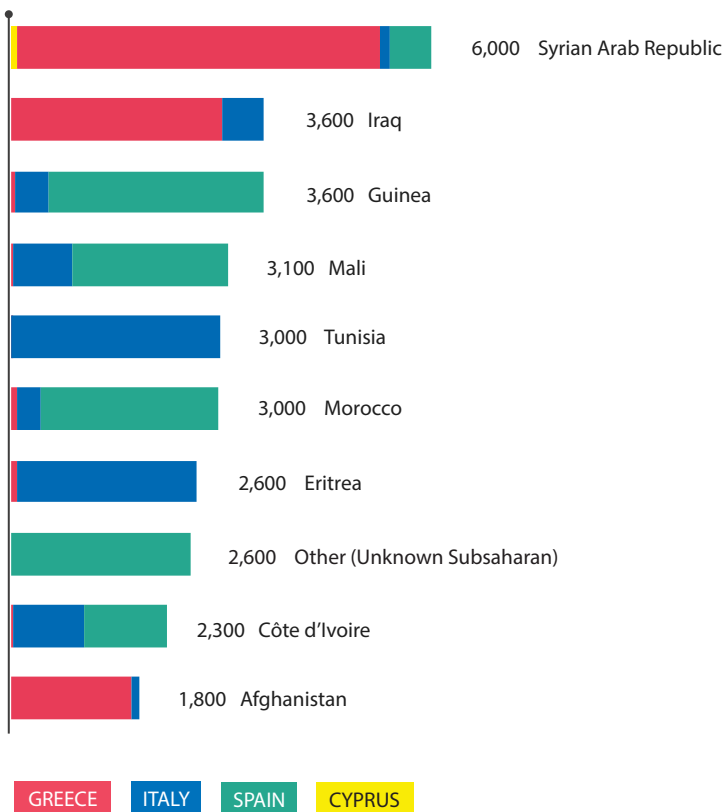

# REFUGEES & MIGRANTS ARRIVALS TO EUROPE IN 2018 (MEDITERRANEAN)

## TOTAL ARRIVALS<sup>1</sup> (Jan-Jun 2018)

<b>2018</b>	<b>48,300</b>	(As of 30 June 2018)
<b>2017</b>	<b>102,800</b>	(As of 30 June 2017; total of 2017: 178,500)
<b>2016</b>	<b>233,500</b>	(As of 30 June 2016; total of 2016: 362,753)
<b>2015</b>	<b>153,000</b>	(As of 30 June 2015; total of 2015: 1,015,078)

## ARRIVALS' MOST COMMON COUNTRIES OF ORIGIN

## OVERVIEW

Between 1 January and 30 June 2018, over 48,300 refugees and migrants crossed the Mediterranean Sea from North Africa and Turkey. Most crossed the Western Mediterranean from Morocco to Spain. Arrivals in 2018 most commonly originated the Syrian Arab Republic, Iraq, Guinea and Mali.