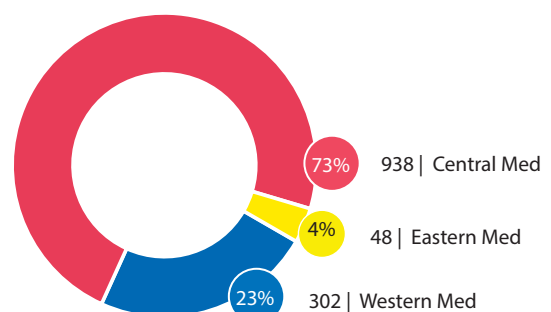

DISTRIBUTION PER ROUTE