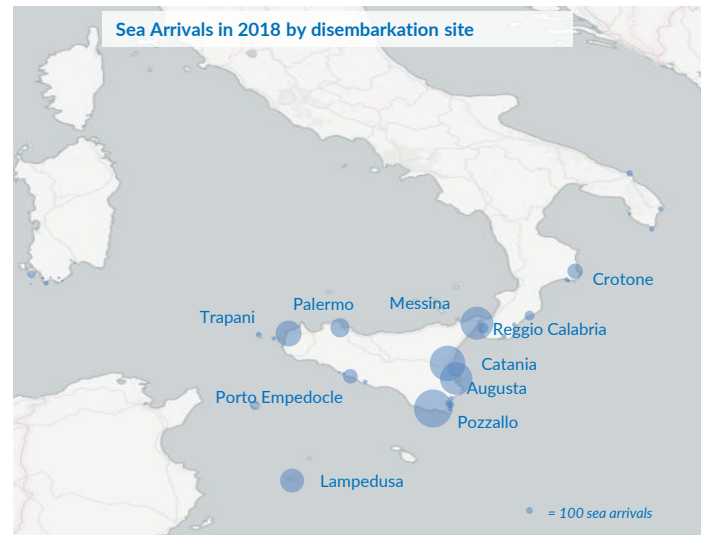

## Italy weekly snapshot - 15 Jul 2018

(The charts below are based on figures from the Italian Ministry of Interior and UNHCR estimates. All figures are provisional and subject to change)

<b>Total arrivals (1 Jan - 15 Jul 2018):</b>	<b>17,310</b>
Total arrivals (1 Jan - 15 Jul 2017):	93,192
<b>Total arrivals 1 Jul - 15 Jul 2018</b>	<b>744</b>
Total arrivals 1 Jul - 15 Jul 2017	9,440
<b>Average daily arrivals in July 2018 so far:</b>	<b>50</b>
Average daily arrivals in June 2018:	105

<b>Estimated # of arrivals during the last seven days</b>	<b>391</b>
(Based on arrivals or registration figures collected by UNHCR staff)	
Mon, 09 Jul 2018	0
Tue, 10 Jul 2018	3
Wed, 11 Jul 2018	39
Thu, 12 Jul 2018	201
Fri, 13 Jul 2018	76
Sat, 14 Jul 2018	14
Sun, 15 Jul 2018	58

### Most common sea arrival nationalities in Italy (comparison with previous month)

### Estimated daily sea arrivals in 2018