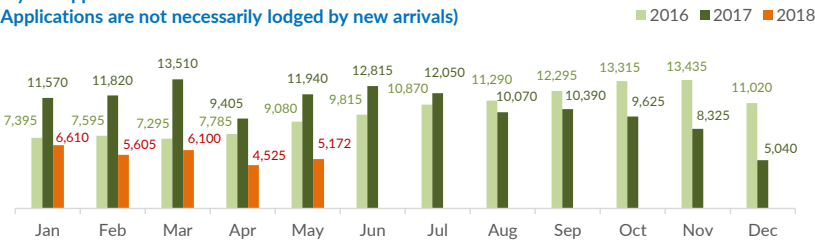

Asylum applications

(Applications are not necessarily lodged by new arrivals)