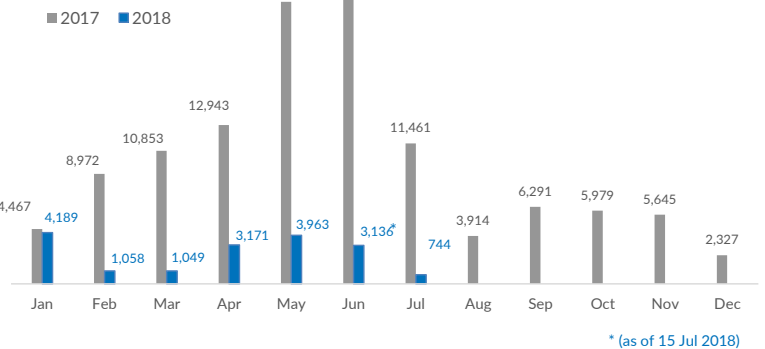

Arrivals per month