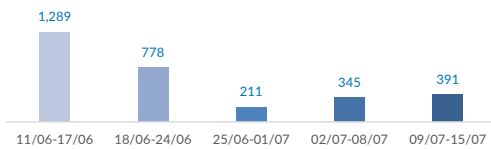

Sea arrivals of last weeks