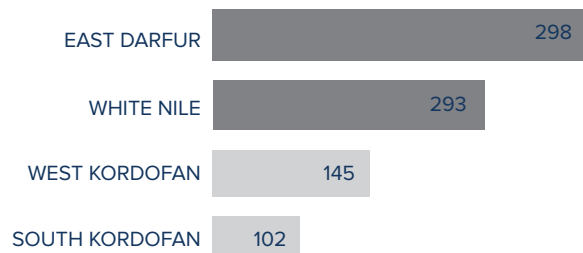

Total number of refugees*	766,064
Pre-Dec 2013 refugees	352,212
Post-Dec 2013 refugees	413,852
Total arrivals in 2018	21,165
Total arrivals in June 2018	838

*Additional sources estimate a total of 1.3 million South Sudanese refugees in Sudan; however, data require verification.

POPULATION BY STATE

POPULATION DISTRIBUTION

REGISTRATION PROGRESS

SCHOOL-AGED CHILDREN (6-17 YRS) **

REPRODUCTIVE-AGED WOMEN/GIRLS (13-49 YRS)**

HOUSEHOLD DISTRIBUTION**

**Population distribution statistics are based on biometrically registered individuals only

2018 ARRIVALS BY STATE

June 2018 ARRIVALS BY STATE

MONTHLY ARRIVAL TRENDS (2015-2018)

The boundaries and names shown and the designations used on this map do not imply official endorsement or acceptance by the United Nations.