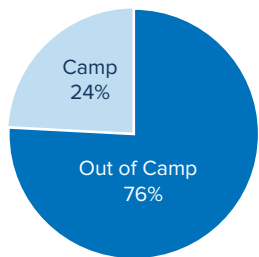

POPULATION DISTRIBUTION