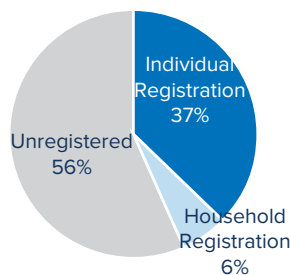

Total number of refugees*	766,064
Pre-Dec 2013 refugees	352,212
Post-Dec 2013 refugees	413,852
Total arrivals in 2018	21,165
Total arrivals in June 2018	838

*Additional sources estimate a total of 1.3 million South Sudanese refugees in Sudan; however, data require verification.

POPULATION BY STATE

POPULATION DISTRIBUTION

REGISTRATION PROGRESS

SCHOOL-AGED CHILDREN (6-17 YRS) **

REPRODUCTIVE-AGED WOMEN/GIRLS (13-49 YRS)**

HOUSEHOLD DISTRIBUTION**

**Population distribution statistics are based on biometrically registered individuals only