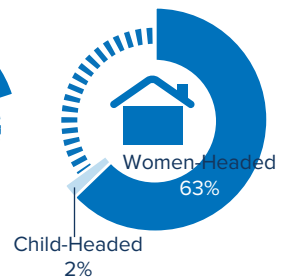

Total number of refugees*	766,064
Pre-Dec 2013 refugees	352,212
Post-Dec 2013 refugees	413,852
Total arrivals in 2018	21,165
Total arrivals in June 2018	838

*Additional sources estimate a total of 1.3 million South Sudanese refugees in Sudan; however, data require verification.

POPULATION BY STATE

POPULATION DISTRIBUTION

REGISTRATION PROGRESS

SCHOOL-AGED CHILDREN (6-17 YRS) **

REPRODUCTIVE-AGED WOMEN/GIRLS (13-49 YRS)**

HOUSEHOLD DISTRIBUTION**

**Population distribution statistics are based on biometrically registered individuals only