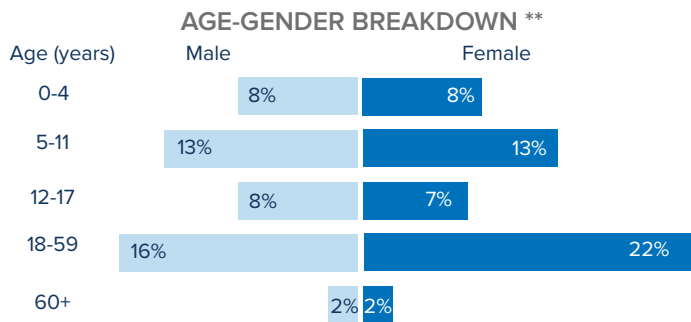

Total number of refugees*	766,064
Pre-Dec 2013 refugees	352,212
Post-Dec 2013 refugees	413,852
Total arrivals in 2018	21,165
Total arrivals in June 2018	838

*Additional sources estimate a total of 1.3 million South Sudanese refugees in Sudan; however, data require verification.

POPULATION BY STATE

POPULATION DISTRIBUTION

REGISTRATION PROGRESS

SCHOOL-AGED CHILDREN (6-17 YRS) **

REPRODUCTIVE-AGED WOMEN/GIRLS (13-49 YRS)**

HOUSEHOLD DISTRIBUTION**

**Population distribution statistics are based on biometrically registered individuals only