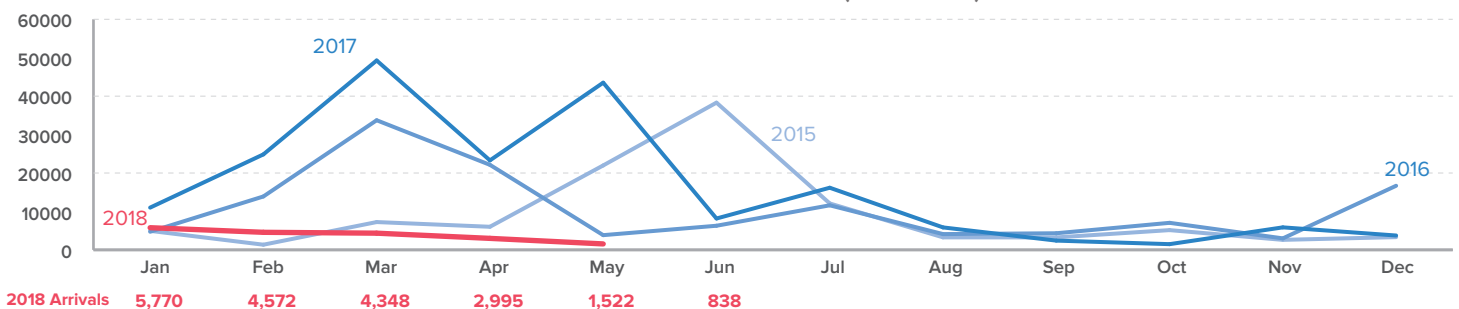

Total number of refugees*	766,064
Pre-Dec 2013 refugees	352,212
Post-Dec 2013 refugees	413,852
Total arrivals in 2018	21,165
Total arrivals in June 2018	838

*Additional sources estimate a total of 1.3 million South Sudanese refugees in Sudan; however, data require verification.

POPULATION BY STATE

POPULATION DISTRIBUTION

REGISTRATION PROGRESS

SCHOOL-AGED CHILDREN (6-17 YRS) **

REPRODUCTIVE-AGED WOMEN/GIRLS (13-49 YRS)**

HOUSEHOLD DISTRIBUTION**

**Population distribution statistics are based on biometrically registered individuals only

2018 ARRIVALS BY STATE

June 2018 ARRIVALS BY STATE

MONTHLY ARRIVAL TRENDS (2015-2018)

The boundaries and names shown and the designations used on this map do not imply official endorsement or acceptance by the United Nations.