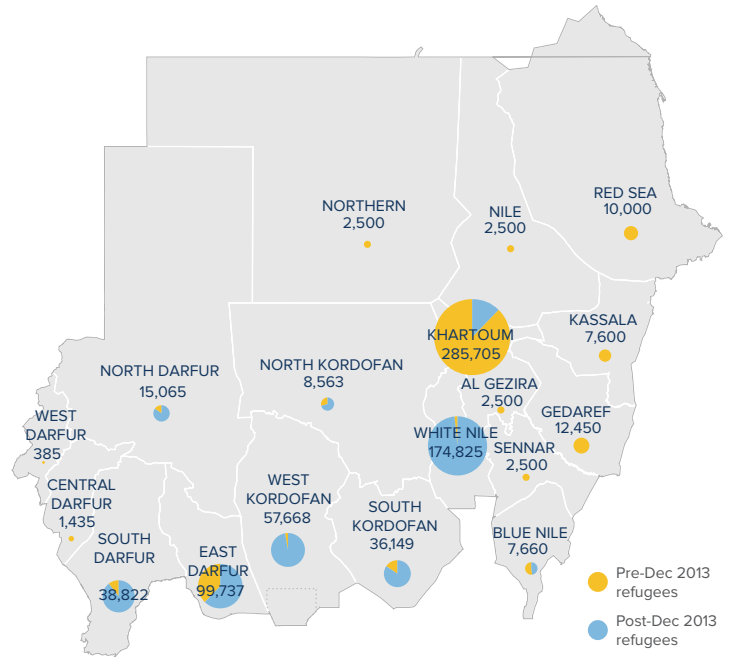

Total number of refugees*	766,064
Pre-Dec 2013 refugees	352,212
Post-Dec 2013 refugees	413,852
Total arrivals in 2018	21,165
Total arrivals in June 2018	838

*Additional sources estimate a total of 1.3 million South Sudanese refugees in Sudan; however, data require verification.

POPULATION BY STATE

POPULATION DISTRIBUTION

REGISTRATION PROGRESS

SCHOOL-AGED CHILDREN (6-17 YRS) **

REPRODUCTIVE-AGED WOMEN/GIRLS (13-49 YRS)**

HOUSEHOLD DISTRIBUTION**

**Population distribution statistics are based on biometrically registered individuals only

2018 ARRIVALS BY STATE

June 2018 ARRIVALS BY STATE

MONTHLY ARRIVAL TRENDS (2015-2018)

The boundaries and names shown and the designations used on this map do not imply official endorsement or acceptance by the United Nations.