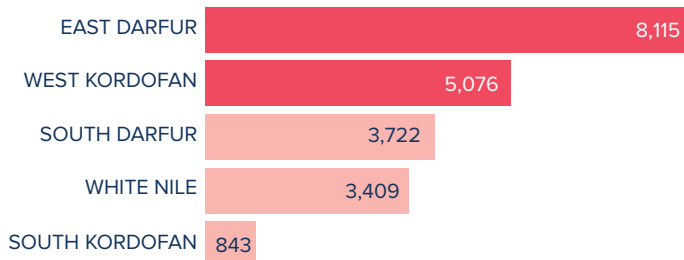

Total number of refugees*	766,064
Pre-Dec 2013 refugees	352,212
Post-Dec 2013 refugees	413,852
Total arrivals in 2018	21,165
Total arrivals in June 2018	838

*Additional sources estimate a total of 1.3 million South Sudanese refugees in Sudan; however, data require verification.

POPULATION BY STATE

POPULATION DISTRIBUTION

REGISTRATION PROGRESS

SCHOOL-AGED CHILDREN (6-17 YRS) **

REPRODUCTIVE-AGED WOMEN/GIRLS (13-49 YRS)**

HOUSEHOLD DISTRIBUTION**

**Population distribution statistics are based on biometrically registered individuals only

2018 ARRIVALS BY STATE

June 2018 ARRIVALS BY STATE

MONTHLY ARRIVAL TRENDS (2015-2018)

The boundaries and names shown and the designations used on this map do not imply official endorsement or acceptance by the United Nations.