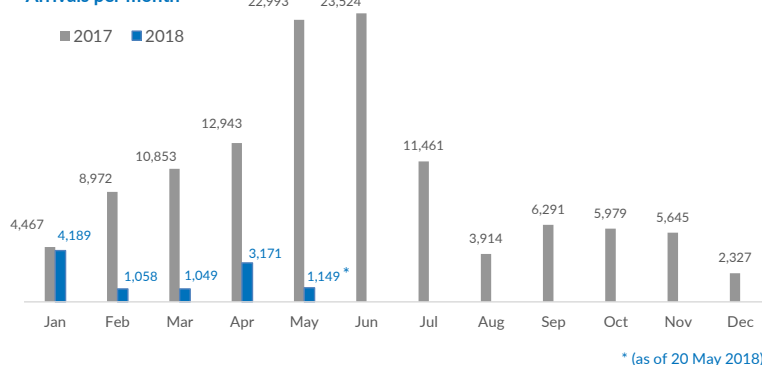

## Italy weekly snapshot - 20 May 2018

(The charts below are based on figures from the Italian Ministry of Interior and UNHCR estimates. All figures are provisional and subject to change)

<b>Total arrivals (1 Jan - 20 May 2018):</b>	<b>10,616</b>
Total arrivals (1 Jan - 20 May 2017):	48,018
<b>Total arrivals 1 May - 20 May 2018</b>	<b>1,149</b>
Total arrivals 1 May - 20 May 2017	10,783
<b>Average daily arrivals in May 2018 so far:</b>	<b>57</b>
Average daily arrivals in April 2018:	106

<b>Estimated # of arrivals during the last seven days</b>	<b>352</b>
---	------------

(Based on arrivals or registration figures collected by UNHCR staff)

Mon, 14 May 2018	352
Tue, 15 May 2018	0
Wed, 16 May 2018	0
Thu, 17 May 2018	0
Fri, 18 May 2018	0
Sat, 19 May 2018	0
Sun, 20 May 2018	0

### Sea arrivals of last weeks

### Arrivals per month