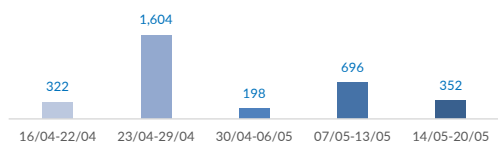

Sea arrivals of last weeks