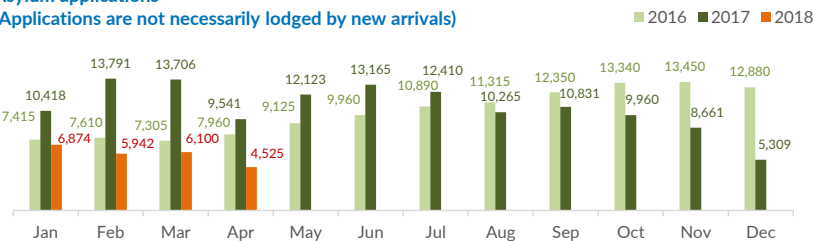

Asylum applications

(Applications are not necessarily lodged by new arrivals)