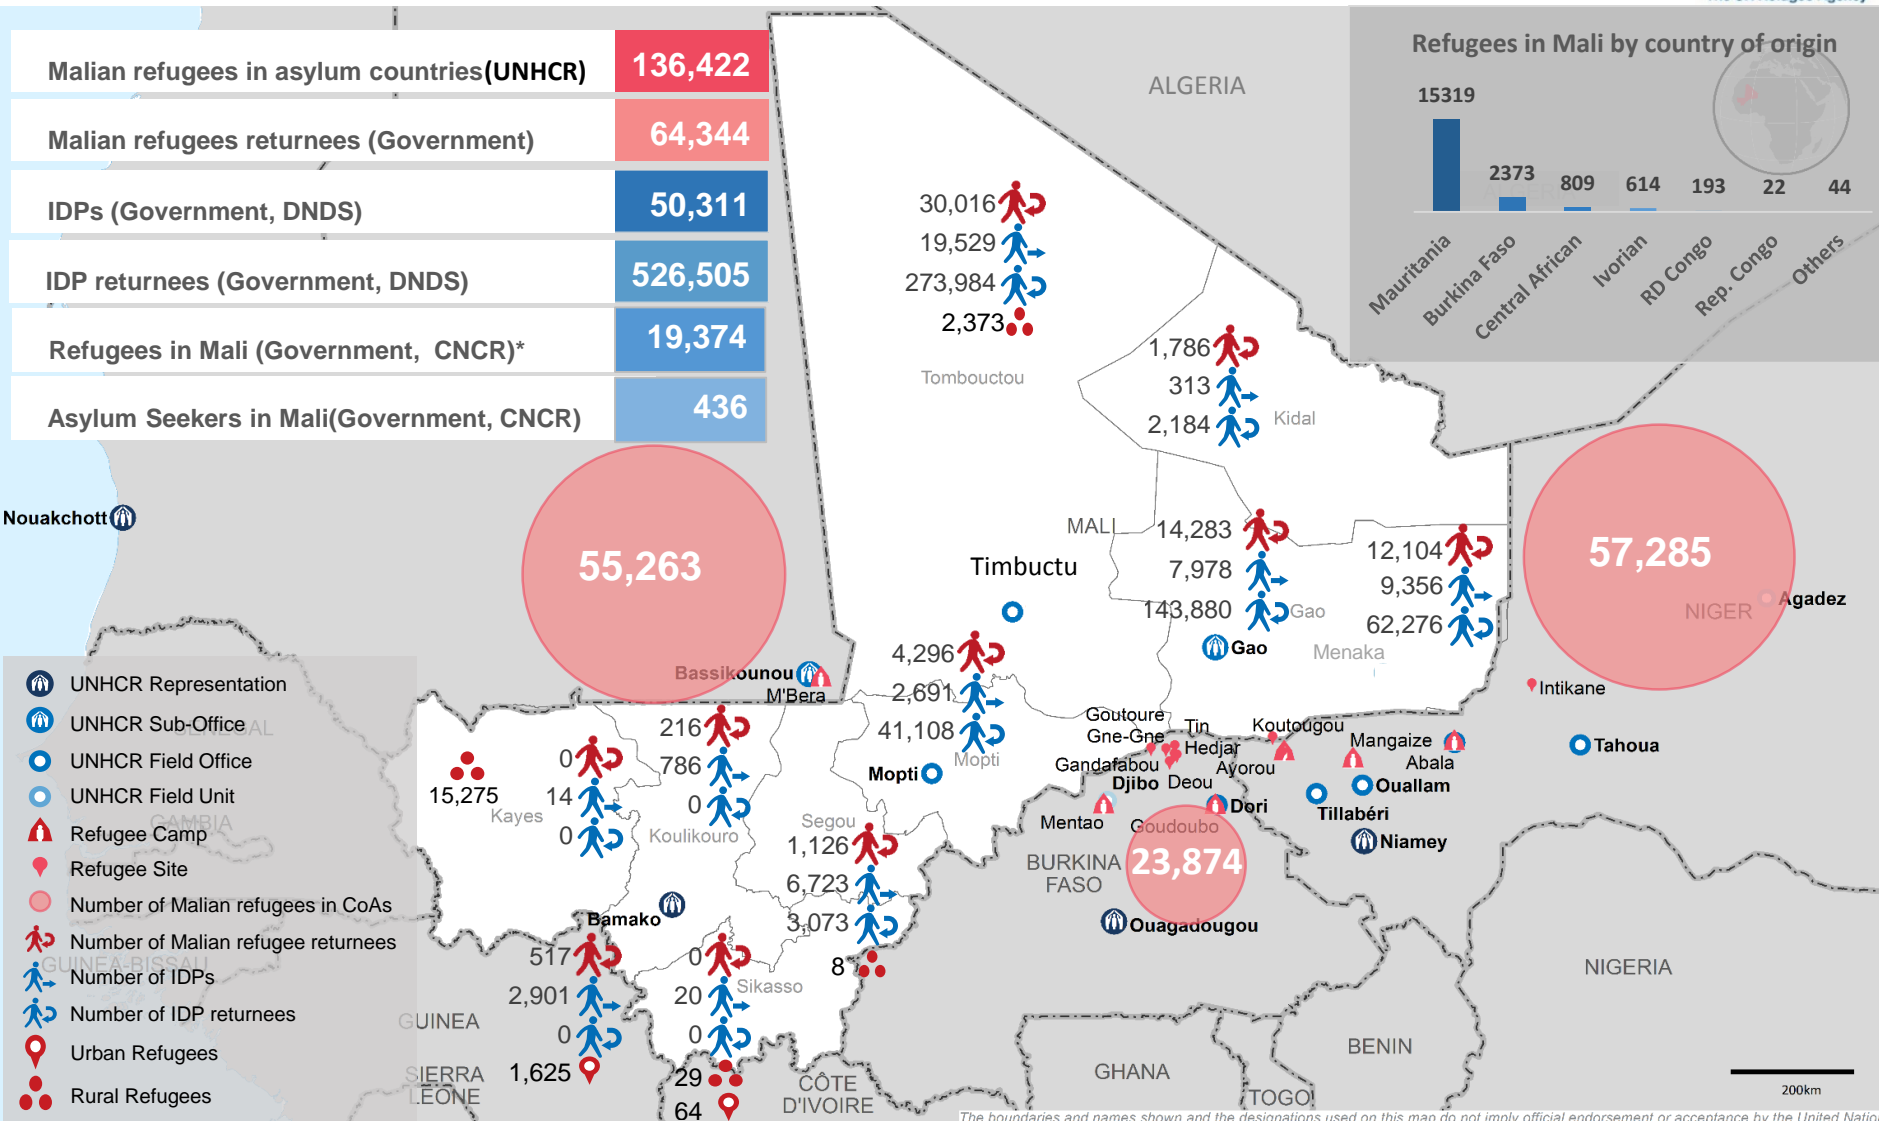

MALI SITUATION

Refugees, Internally Displaced Persons and Returnees

as of 31 March 2018

Sources: Malian Refugee Returnees and IDPs - Government of Mali, DNDS, Refugees in Mali - CNCR, Malian refugees - UNHCR.

For more information: floress@unhcr.org | kantet@unhcr.org