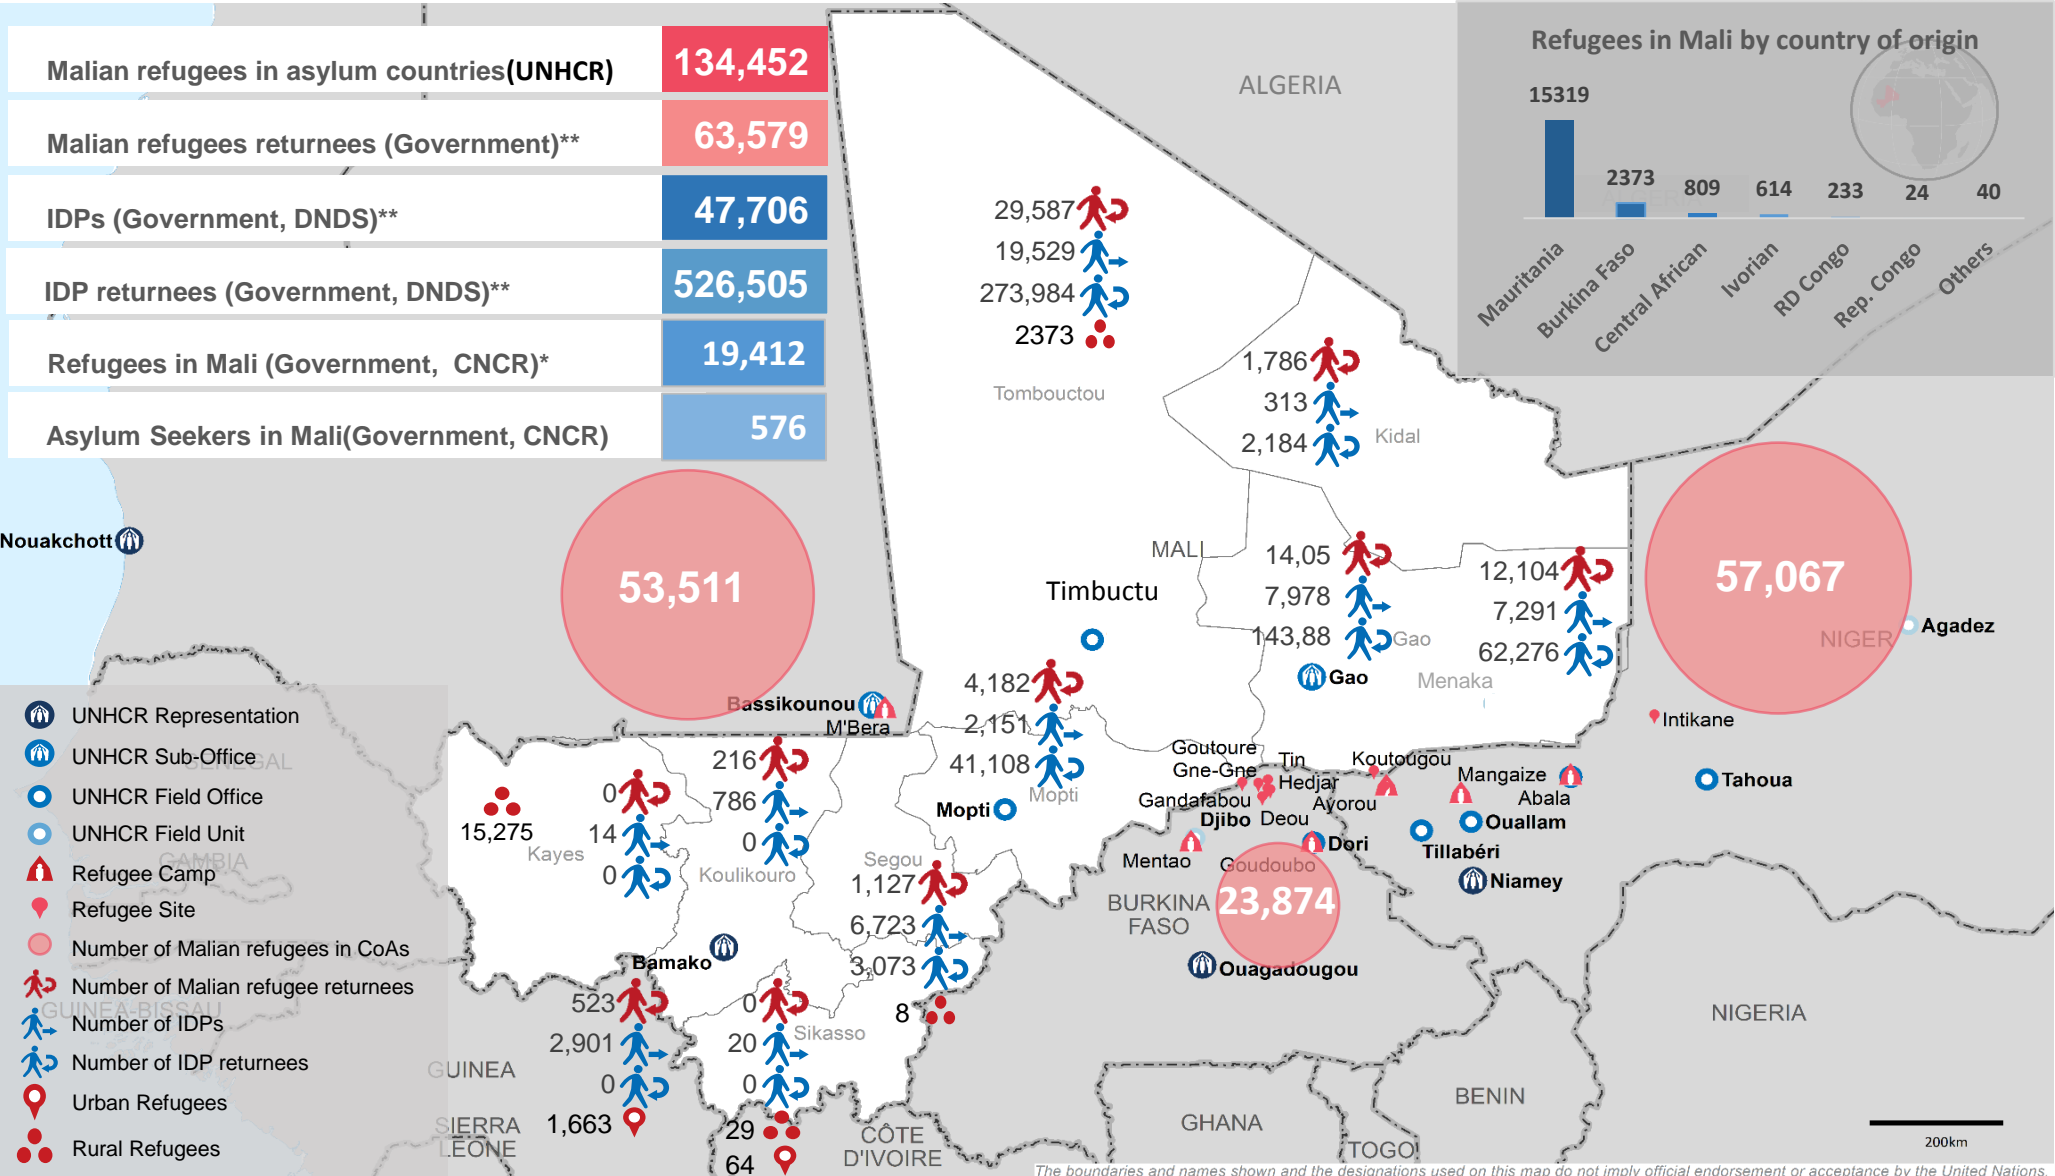

# MALI SITUATION

## Refugees, Internally Displaced Persons and Returnees

as of 28 February 2018

Sources: Malian Refugee Returnees and IDPS - Government of Mali, DNDS, Refugees in Mali - CNCR, Malianrefugees - UNHCR.

For more information: floress@unhcr.org | kantet@unhcr.org

Boundary for Menaka Region is unavailable.

\*The statistics include Burkina Faso refugees registered in February, 2018.

\*\* The statistics of Malian refugees returnees, IDPs, IDP returnees date of January 2018