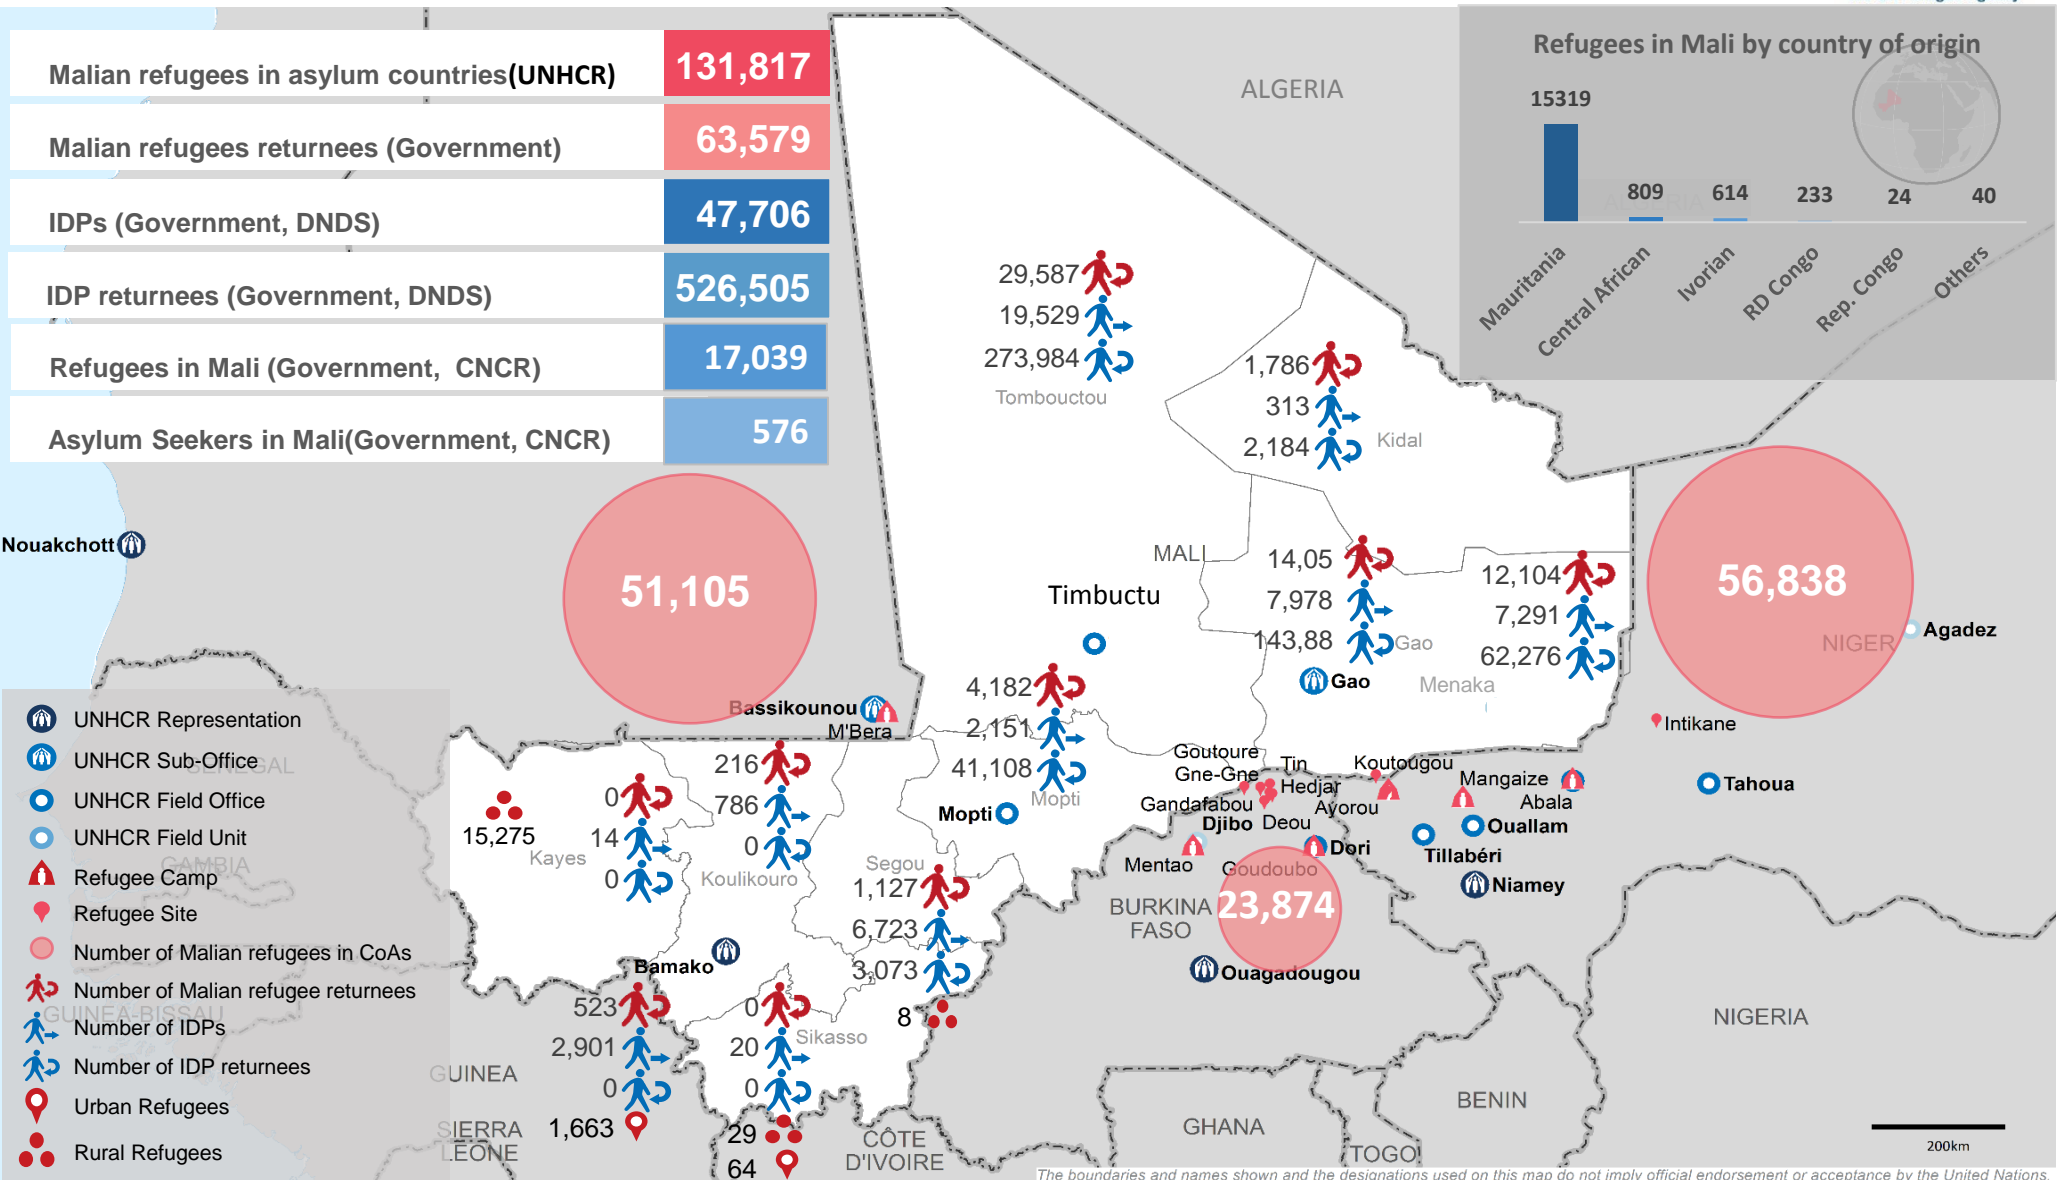

MALI SITUATION

Refugees, Internally Displaced Persons and Returnees

as of 31 January 2018

Sources: Malian Refugee Returnees and IDPS - Government of Mali, DNDS, Refugees in Mali - CNCR, Malian refugees - UNHCR.
For more information: kantet@unhcr.org | doren@unhcr.org