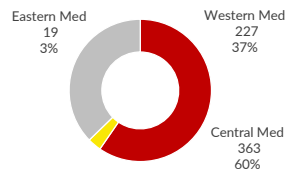

Distribution per route (2018)