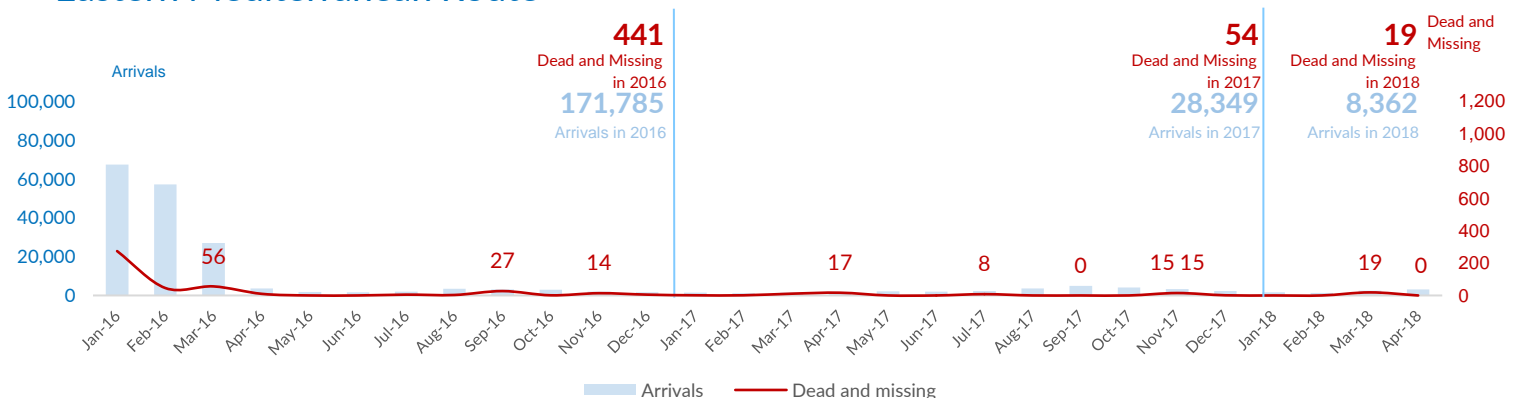

Eastern Mediterranean Route

more data on: data.unhcr.org/mediterranean