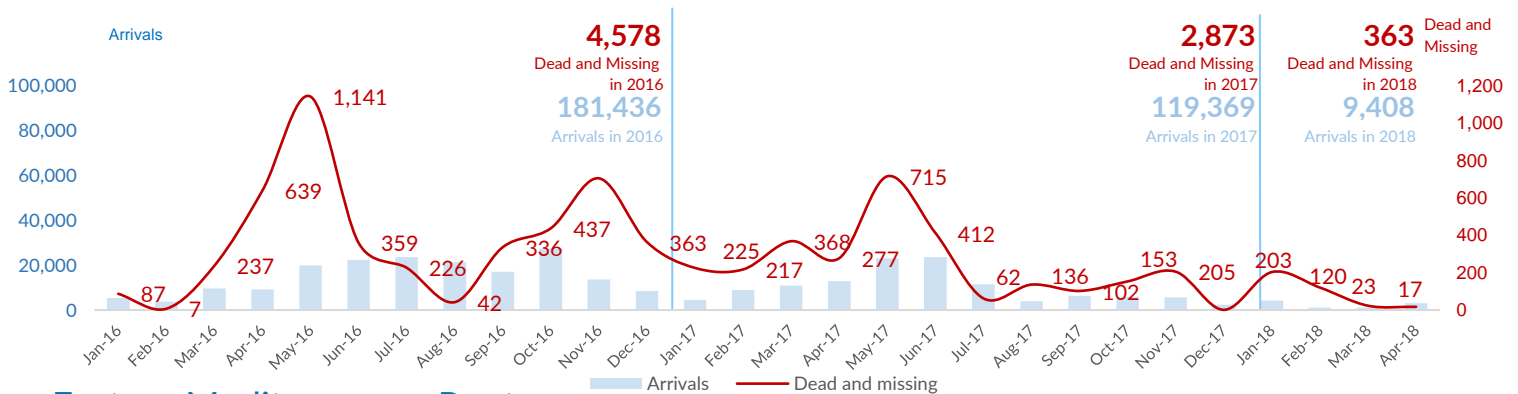

EUROPE Dead and missing at sea

Number of Dead and Missing by Route

(Jan -Apr, 2017 and 2018)

Key Figures

609 Dead and Missing in 2018

(as of 30 April 2018)

1,167 Dead and Missing in 2017

(as of 30 April 2017)

Distribution per route (2018)

Dead and missing (as of 30 April - 2017 and 2018)

Dead and missing / 1000 arrivals

■ Jan - Apr 2017 ■ Jan - Apr 2018

*Serbia and Kosovo(S/RES/1244(1999))

Central Mediterranean Route

Eastern Mediterranean Route

more data on: data.unhcr.org/mediterranean