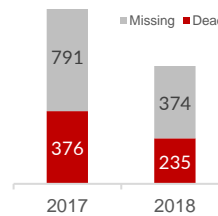

Dead and missing (as of 30 April - 2017 and 2018)