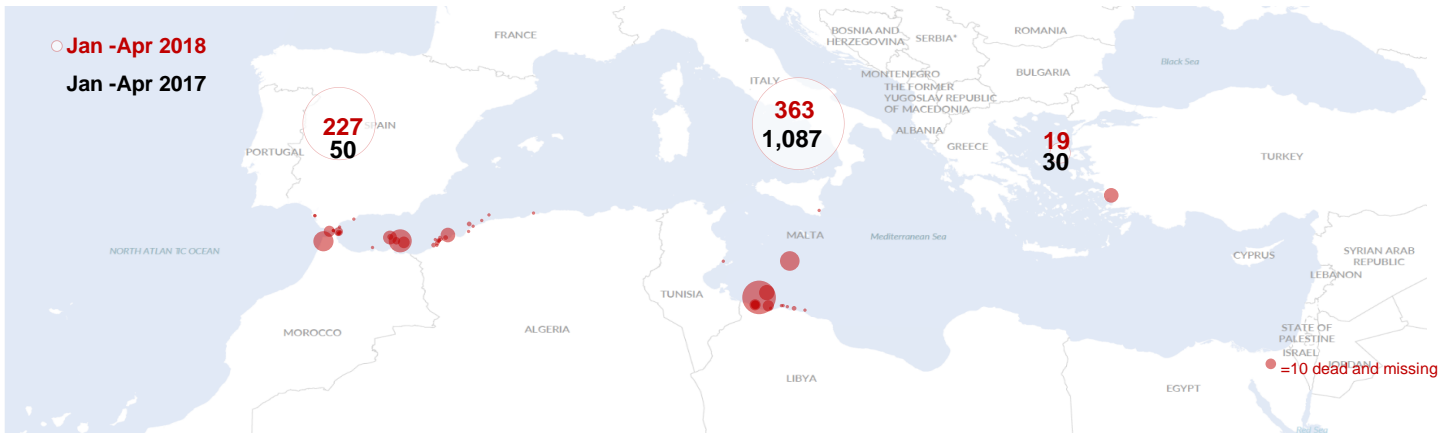

EUROPE Dead and missing at sea

Number of Dead and Missing by Route

(Jan -Apr, 2017 and 2018)

Key Figures

609 Dead and Missing in 2018

(as of 30 April 2018)

1,167 Dead and Missing in 2017

(as of 30 April 2017)

Distribution per route (2018)

Dead and missing (as of 30 April - 2017 and 2018)

Dead and missing / 1000 arrivals

■ Jan - Apr 2017 ■ Jan - Apr 2018

*Serbia and Kosovo(S/RES/1244(1999))

Central Mediterranean Route

Eastern Mediterranean Route

more data on: data.unhcr.org/mediterranean