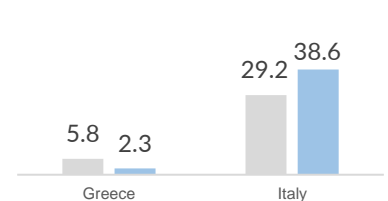

EUROPE Dead and missing at sea

Number of Dead and Missing by Route

(Jan -Apr, 2017 and 2018)

Key Figures

609 Dead and Missing in 2018

(as of 30 April 2018)

1,167 Dead and Missing in 2017

(as of 30 April 2017)

Distribution per route (2018)

Dead and missing (as of 30 April - 2017 and 2018)

Dead and missing / 1000 arrivals

■ Jan - Apr 2017 ■ Jan - Apr 2018

*Serbia and Kosovo(S/RES/1244(1999))

Central Mediterranean Route