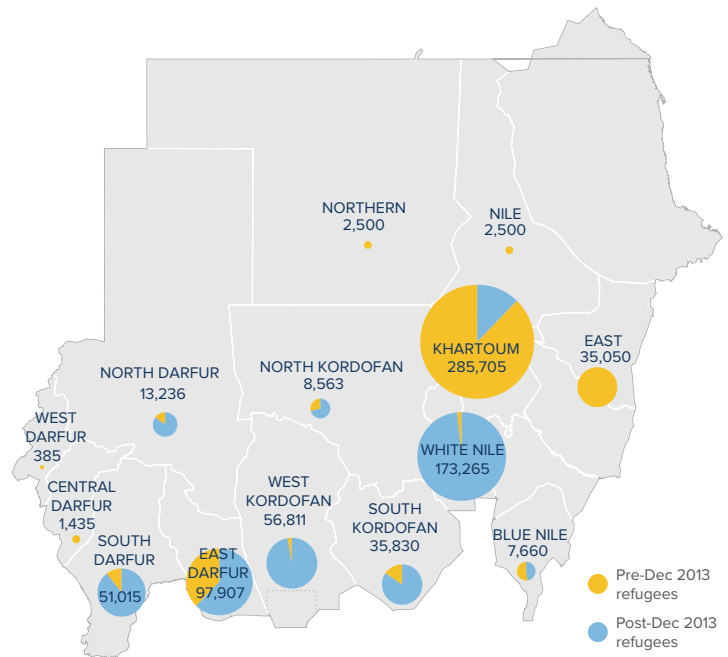

Total number of refugees*	771,862
Pre-Dec 2013 refugees	352,212
Post-Dec 2013 refugees	419,650
Total arrivals in 2018	16,357
Total arrivals in Apr 2018	1,667

*Additional sources estimate a total of 1.3 million South Sudanese refugees in Sudan; however, data requires verification.

POPULATION BY STATE

AGE-GENDER BREAKDOWN **

POPULATION DISTRIBUTION

REGISTRATION PROGRESS

SCHOOL-AGED CHILDREN (6-17 YRS) **

REPRODUCTIVE-AGED WOMEN/GIRLS (13-49 YRS)**

HOUSEHOLD DISTRIBUTION**

**Population distribution statistics are based on biometrically registered individuals only

2018 ARRIVALS BY STATE

March 2018 ARRIVALS BY STATE

MONTHLY ARRIVAL TRENDS (2015-2018)

The boundaries and names shown and the designations used on this map do not imply official endorsement or acceptance by the United Nations.