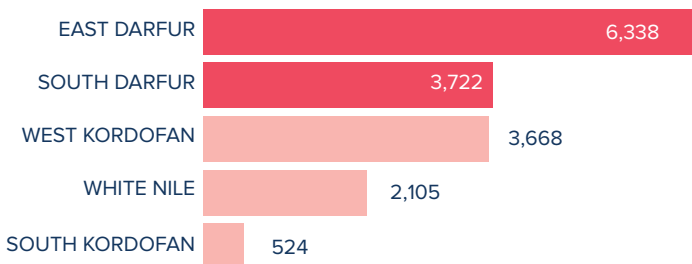

Total number of refugees*	771,862
Pre-Dec 2013 refugees	352,212
Post-Dec 2013 refugees	419,650
Total arrivals in 2018	16,357
Total arrivals in Apr 2018	1,667

*Additional sources estimate a total of 1.3 million South Sudanese refugees in Sudan; however, data requires verification.

POPULATION BY STATE

AGE-GENDER BREAKDOWN **

POPULATION DISTRIBUTION

REGISTRATION PROGRESS

SCHOOL-AGED CHILDREN (6-17 YRS) **

REPRODUCTIVE-AGED WOMEN/GIRLS (13-49 YRS)**

HOUSEHOLD DISTRIBUTION**

**Population distribution statistics are based on biometrically registered individuals only

2018 ARRIVALS BY STATE

March 2018 ARRIVALS BY STATE

MONTHLY ARRIVAL TRENDS (2015-2018)

The boundaries and names shown and the designations used on this map do not imply official endorsement or acceptance by the United Nations.