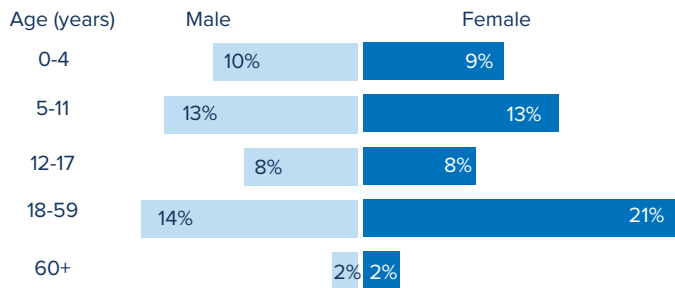

Total number of refugees*	771,862
Pre-Dec 2013 refugees	352,212
Post-Dec 2013 refugees	419,650
Total arrivals in 2018	16,357
Total arrivals in Apr 2018	1,667

*Additional sources estimate a total of 1.3 million South Sudanese refugees in Sudan; however, data requires verification.

POPULATION BY STATE

AGE-GENDER BREAKDOWN **

POPULATION DISTRIBUTION

REGISTRATION PROGRESS

SCHOOL-AGED CHILDREN (6-17 YRS) **

REPRODUCTIVE-AGED WOMEN/GIRLS (13-49 YRS)**

HOUSEHOLD DISTRIBUTION**

**Population distribution statistics are based on biometrically registered individuals only