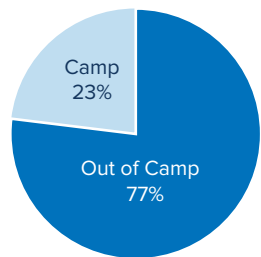

Total number of refugees*	771,862
Pre-Dec 2013 refugees	352,212
Post-Dec 2013 refugees	419,650
Total arrivals in 2018	16,357
Total arrivals in Apr 2018	1,667

*Additional sources estimate a total of 1.3 million South Sudanese refugees in Sudan; however, data requires verification.

POPULATION BY STATE

AGE-GENDER BREAKDOWN **

POPULATION DISTRIBUTION

REGISTRATION PROGRESS

SCHOOL-AGED CHILDREN (6-17 YRS) **

REPRODUCTIVE-AGED WOMEN/GIRLS (13-49 YRS)**

HOUSEHOLD DISTRIBUTION**

**Population distribution statistics are based on biometrically registered individuals only