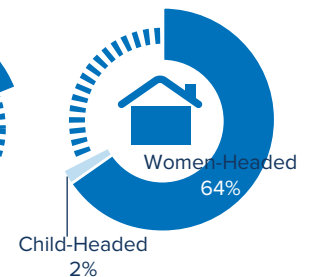

Total number of refugees*	771,862
Pre-Dec 2013 refugees	352,212
Post-Dec 2013 refugees	419,650
Total arrivals in 2018	16,357
Total arrivals in Apr 2018	1,667

*Additional sources estimate a total of 1.3 million South Sudanese refugees in Sudan; however, data requires verification.

POPULATION BY STATE

AGE-GENDER BREAKDOWN **

POPULATION DISTRIBUTION

REGISTRATION PROGRESS

SCHOOL-AGED CHILDREN (6-17 YRS) **

REPRODUCTIVE-AGED WOMEN/GIRLS (13-49 YRS)**

HOUSEHOLD DISTRIBUTION**

**Population distribution statistics are based on biometrically registered individuals only