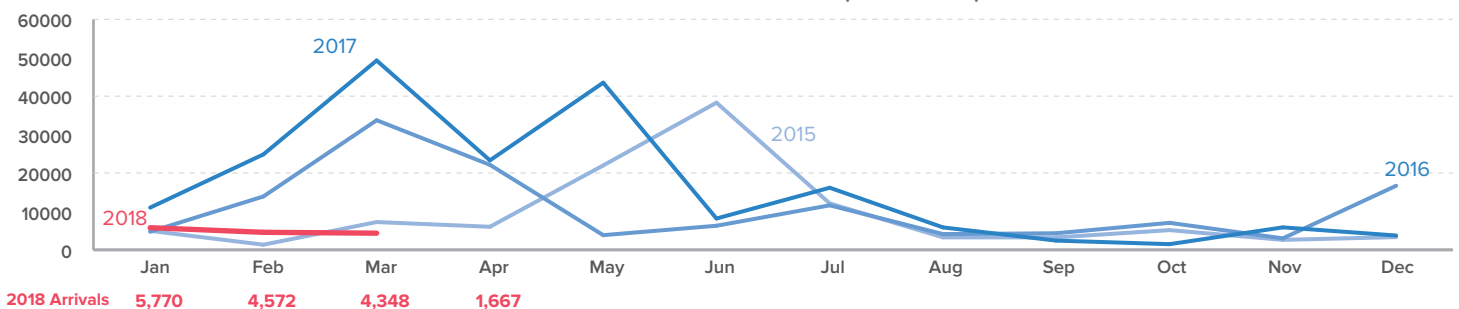

Total number of refugees*	771,862
Pre-Dec 2013 refugees	352,212
Post-Dec 2013 refugees	419,650
Total arrivals in 2018	16,357
Total arrivals in Apr 2018	1,667

*Additional sources estimate a total of 1.3 million South Sudanese refugees in Sudan; however, data requires verification.

POPULATION BY STATE

AGE-GENDER BREAKDOWN **

POPULATION DISTRIBUTION

REGISTRATION PROGRESS

SCHOOL-AGED CHILDREN (6-17 YRS) **

REPRODUCTIVE-AGED WOMEN/GIRLS (13-49 YRS)**

HOUSEHOLD DISTRIBUTION**

**Population distribution statistics are based on biometrically registered individuals only

2018 ARRIVALS BY STATE

March 2018 ARRIVALS BY STATE

MONTHLY ARRIVAL TRENDS (2015-2018)

The boundaries and names shown and the designations used on this map do not imply official endorsement or acceptance by the United Nations.