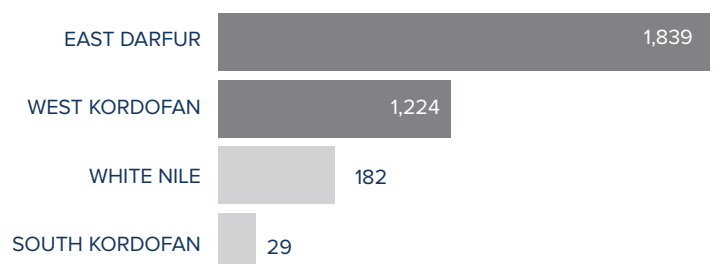

Total number of refugees*	771,862
Pre-Dec 2013 refugees	352,212
Post-Dec 2013 refugees	419,650
Total arrivals in 2018	16,357
Total arrivals in Apr 2018	1,667

*Additional sources estimate a total of 1.3 million South Sudanese refugees in Sudan; however, data requires verification.

2018 ARRIVALS BY STATE

March 2018 ARRIVALS BY STATE

MONTHLY ARRIVAL TRENDS (2015-2018)

The boundaries and names shown and the designations used on this map do not imply official endorsement or acceptance by the United Nations.