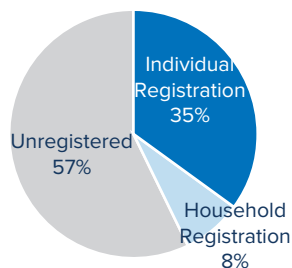

Total number of refugees*	771,862
Pre-Dec 2013 refugees	352,212
Post-Dec 2013 refugees	419,650
Total arrivals in 2018	16,357
Total arrivals in Apr 2018	1,667

*Additional sources estimate a total of 1.3 million South Sudanese refugees in Sudan; however, data requires verification.

POPULATION BY STATE

AGE-GENDER BREAKDOWN **

POPULATION DISTRIBUTION

REGISTRATION PROGRESS

SCHOOL-AGED CHILDREN (6-17 YRS) **

REPRODUCTIVE-AGED WOMEN/GIRLS (13-49 YRS)**

HOUSEHOLD DISTRIBUTION**

**Population distribution statistics are based on biometrically registered individuals only

2018 ARRIVALS BY STATE

March 2018 ARRIVALS BY STATE

MONTHLY ARRIVAL TRENDS (2015-2018)

The boundaries and names shown and the designations used on this map do not imply official endorsement or acceptance by the United Nations.