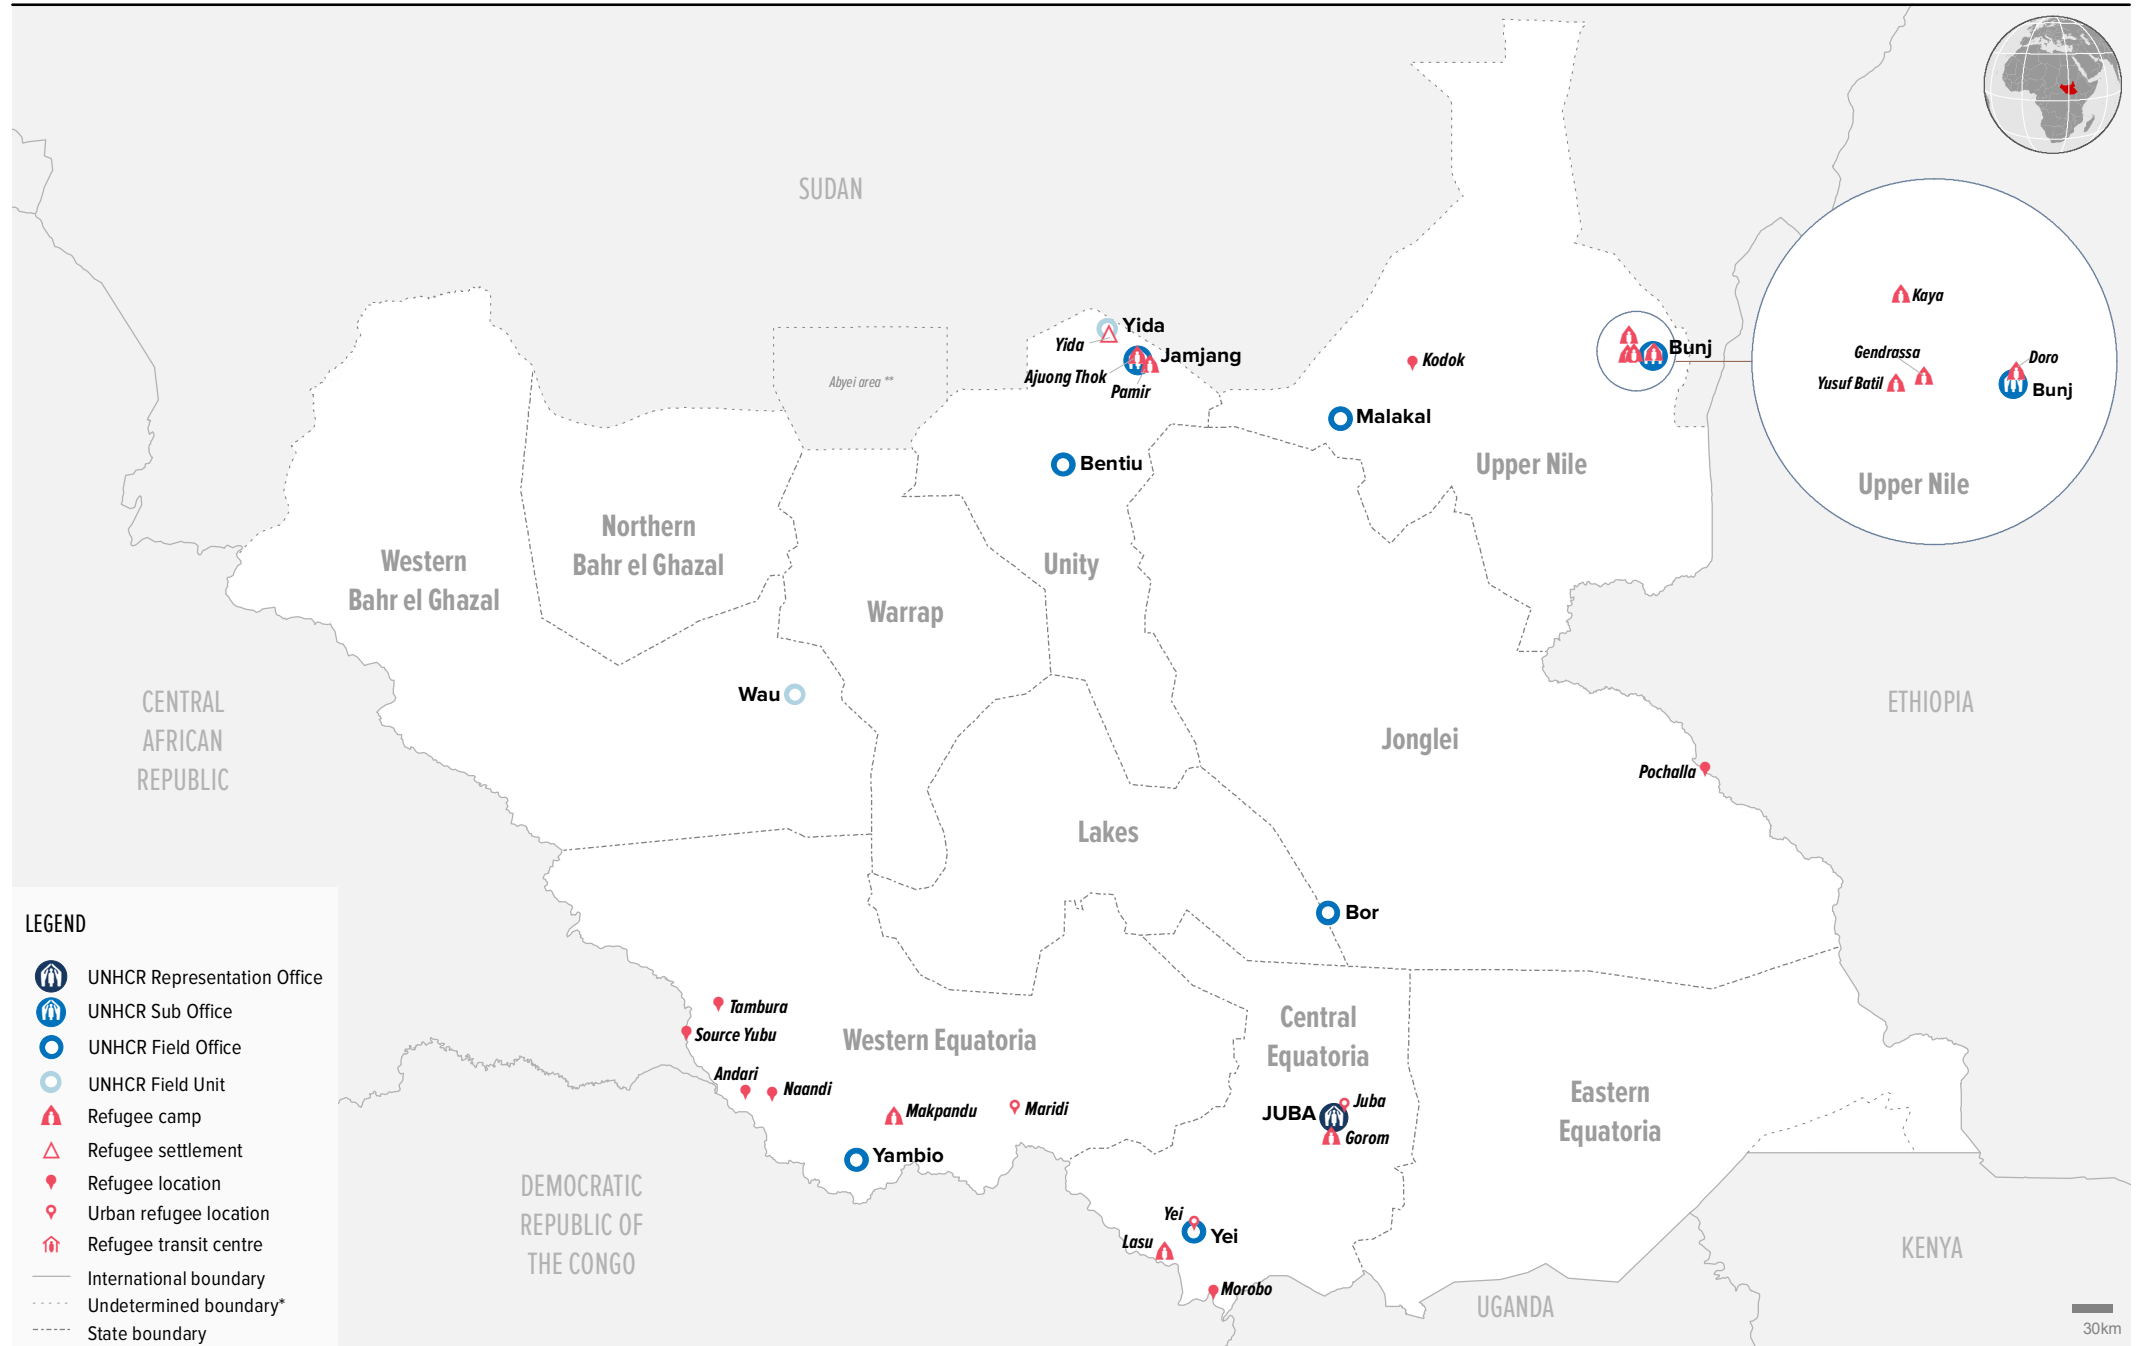

SOUTH SUDAN

UNHCR Operational Presence and Refugee Locations in 2018

LEGEND

-  UNHCR Representation Office
-  UNHCR Sub Office
-  UNHCR Field Office
-  UNHCR Field Unit
-  Refugee camp
-  Refugee settlement
-  Refugee location
-  Urban refugee location
-  Refugee transit centre
-  International boundary
-  Undetermined boundary*
-  State boundary

The boundaries and names shown and the designations used on this map do not imply official endorsement or acceptance by the United Nations. *Final boundary between the Republic of Sudan and the Republic of South Sudan. **Final status of the Abyei area is not yet determined.