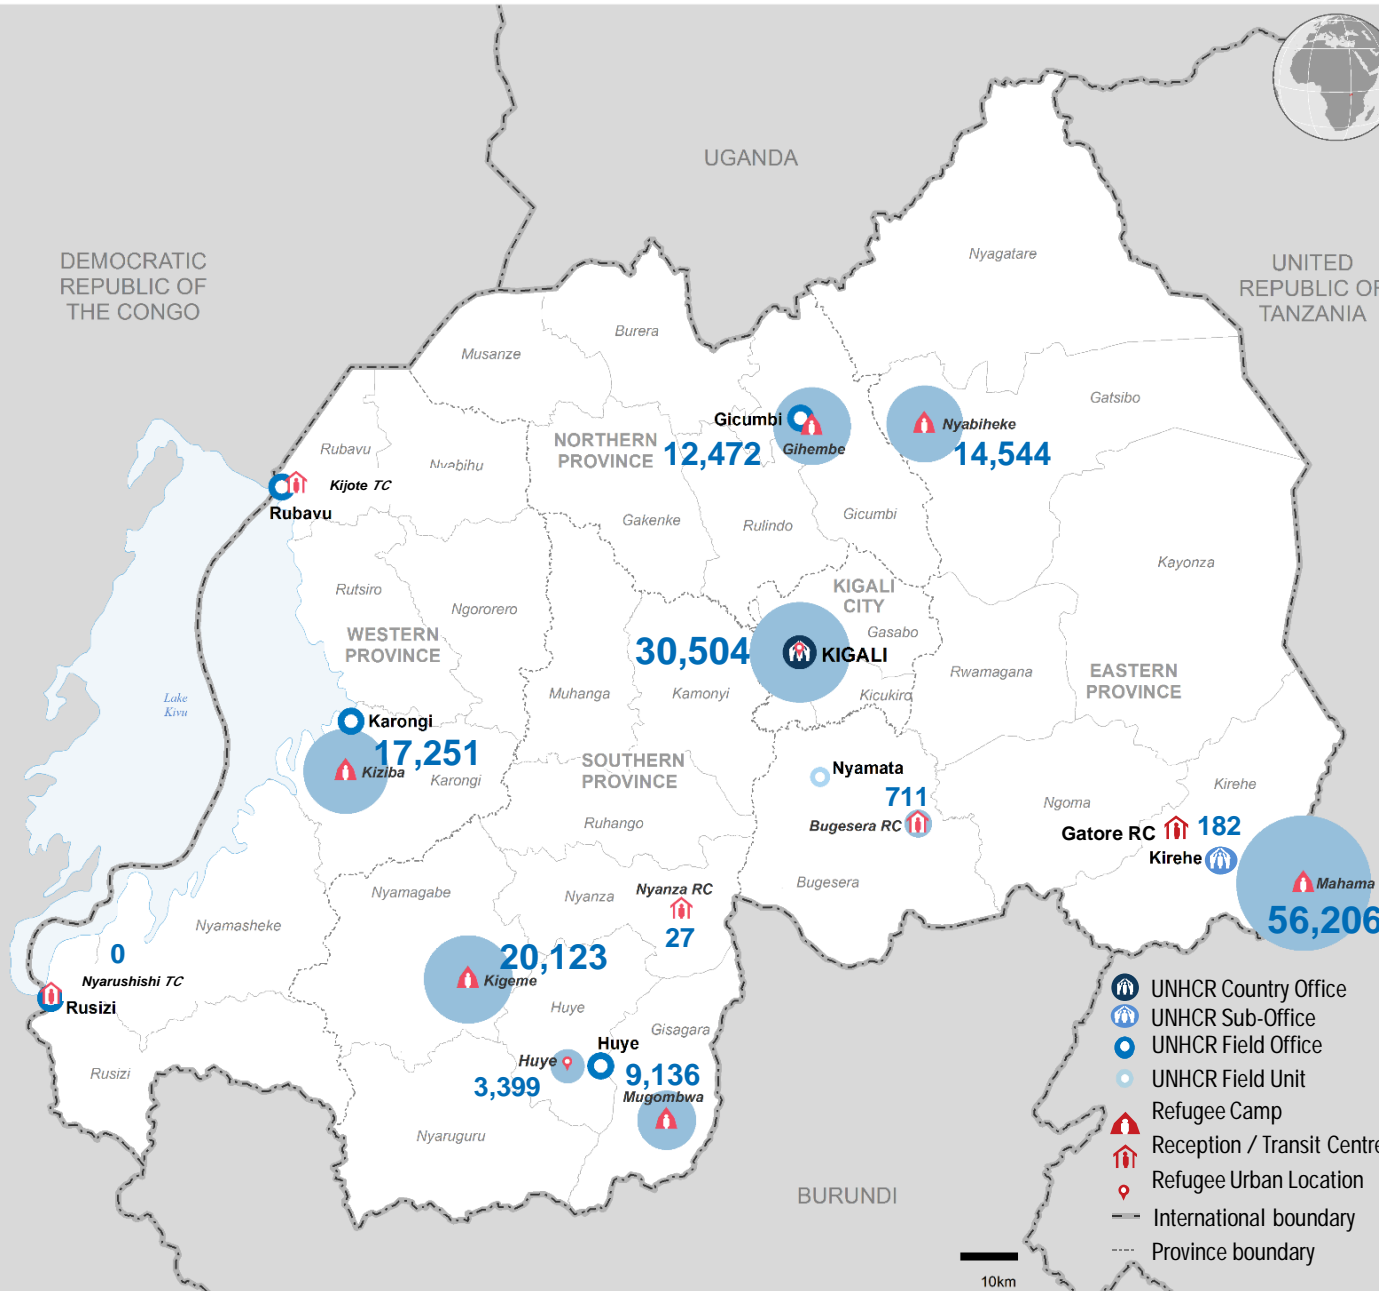

Rwanda

Population of Concern to UNHCR

as of 31st December 2017

Population Figures

Active Total **173,357**
Refugees **164,555**
Asylum Seekers **8,802**
 (Pending)

CoO Breakdown

Burundi	89,026	54%
DRC	75,027	45.7%
Others	0.3%	502

Age Breakdown

0-17	49%	18-59	48%	60+	3%
------	-----	-------	-----	-----	----

Monthly Registration Trends

- UNHCR Country Office
- UNHCR Sub-Office
- UNHCR Field Office
- UNHCR Field Unit
- Refugee Camp
- Reception / Transit Centre
- Refugee Urban Location
- International boundary
- Province boundary