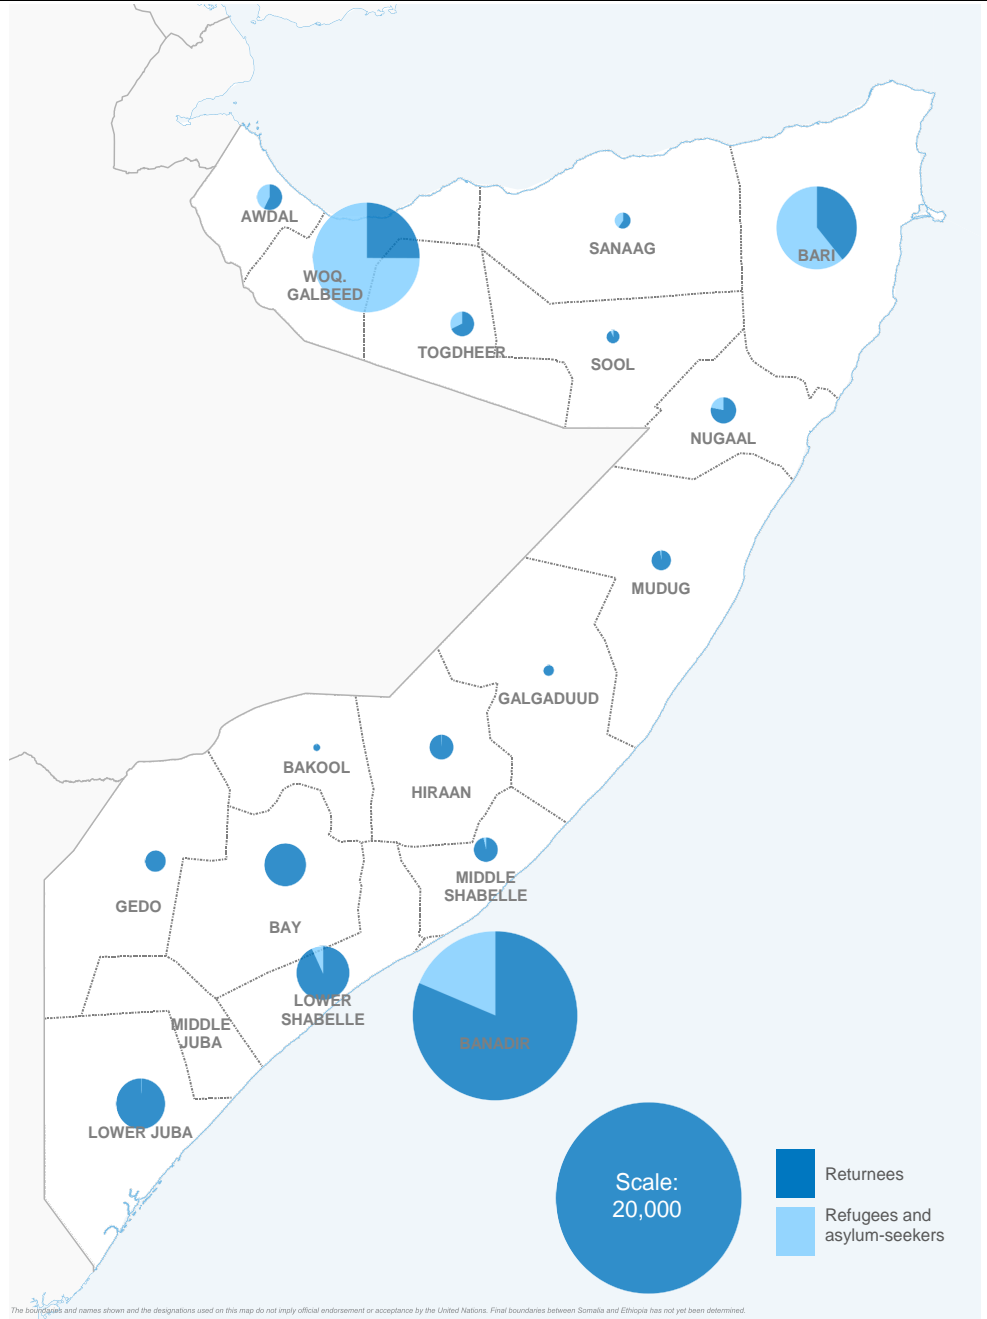

SOMALIA

Arrivals from Yemen at 31 December 2017

10,776
refugees & asylum-seekers
from Yemen

Destination region	REF & ASY
Woqooyi Galbeed	4,967
Banadir	2,943
Bari	2,304
Awdal	160
Togdheer	109
Lower Shabelle	109
Nugaal	86
Sanaag	63
Middle Shabelle	13
Lower Juba	7
Sool	7
Other	8
TOTAL	10,776

34,990
refugee returnees from Yemen
(2014 - 2017)

For Somali returnees from Yemen, individual details are recorded by authorities at port of arrival and provided to UNHCR for some 60% of all Somali arrivals. Destinations for returnees from Yemen are shown in the map only for this subset.

Destination region	Returnees from Yemen
Banadir	12,758
Woq. Galbeed	1,661
Lower Shabelle	1,522
Bari	1,474
Lower Juba	1,408
Bay	1,022
Hiraan	345
Mid Shabelle	329
Nugaal	304
Gedo	263
Other	1,120
Unreg. Yemen	12,784
TOTAL	34,990