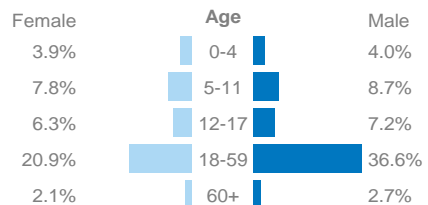

Refugees & asylum-seekers age, gender breakdown