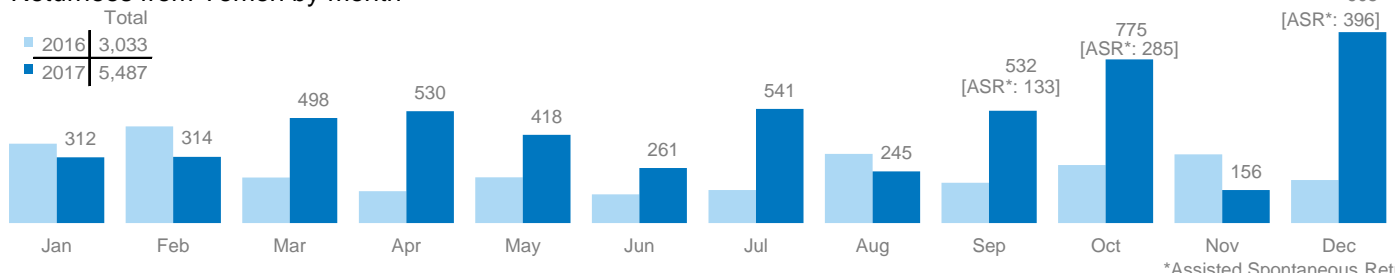

Returnees from Yemen by month