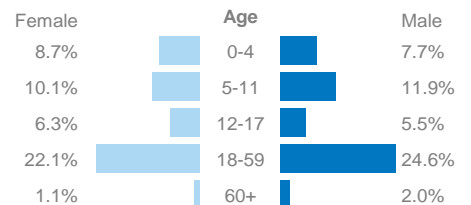

Assisted spontaneous returns age, gender breakdown