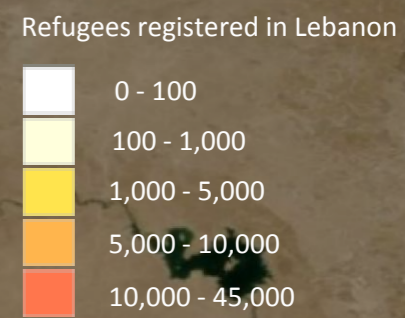

Places of Origin of Syrian Refugees Registered in Lebanon

31 Jan 2013

242,266
Refugees in Lebanon

165,003 Registered

77,263 Awaiting registration

- Legend**
- ★ Country Capital
 - Governorate Capital
 - Boundaries
 - 👤 Number of refugees
 - 👤 Top 7 locations of origin*

* Places of origin data at the district level is only available for 80% of registered Syrian refugees.