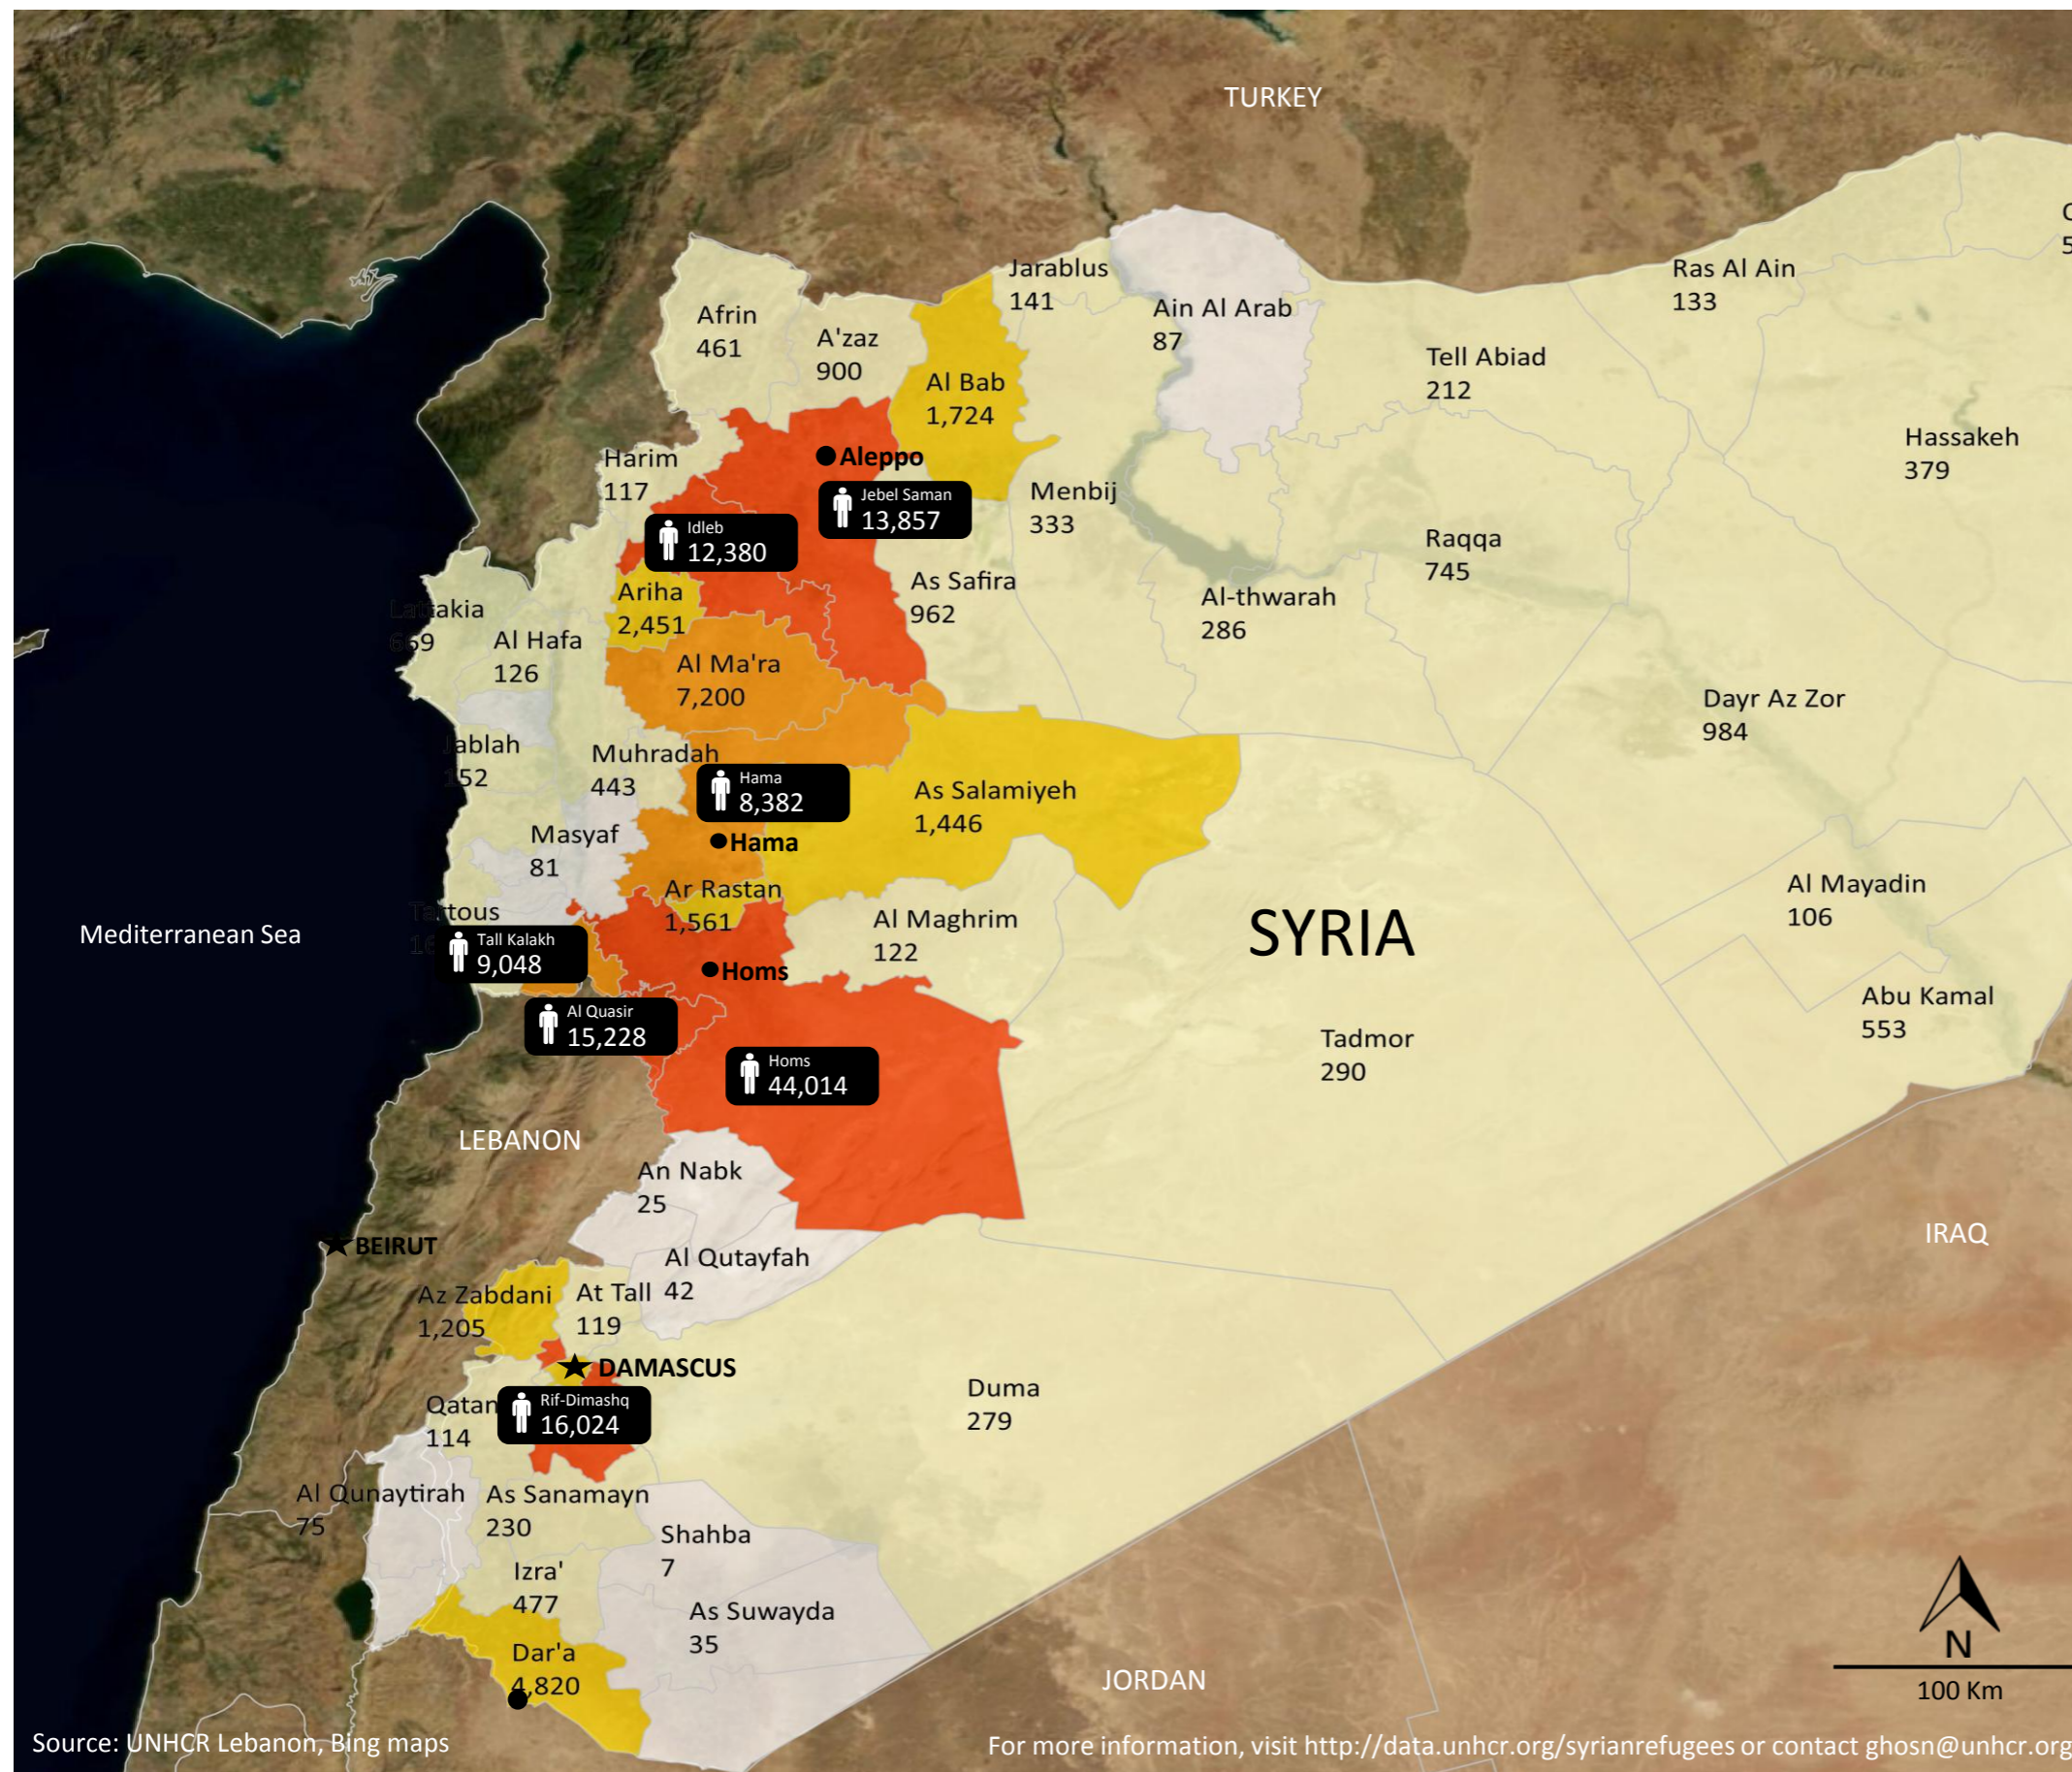

Places of Origin of Syrian Refugees Registered in Lebanon

31 Jan 2013

242,266
Refugees in Lebanon

165,003 Registered

77,263 Awaiting registration

- Legend**
- ★ Country Capital
 - Governorate Capital
 - Boundaries
 - 👤 Number of refugees
 - 👤 Top 7 locations of origin*

Notes: The designations employed and the presentation of the material on this map do not imply the expression of any opinion whatsoever on the part of the Secretariat of the United Nations concerning the legal status of any country, territory, city or area, or of its authorities, or concerning the delimitation of its frontiers or boundaries

* Places of origin data at the district level is only available for 80% of registered Syrian refugees.