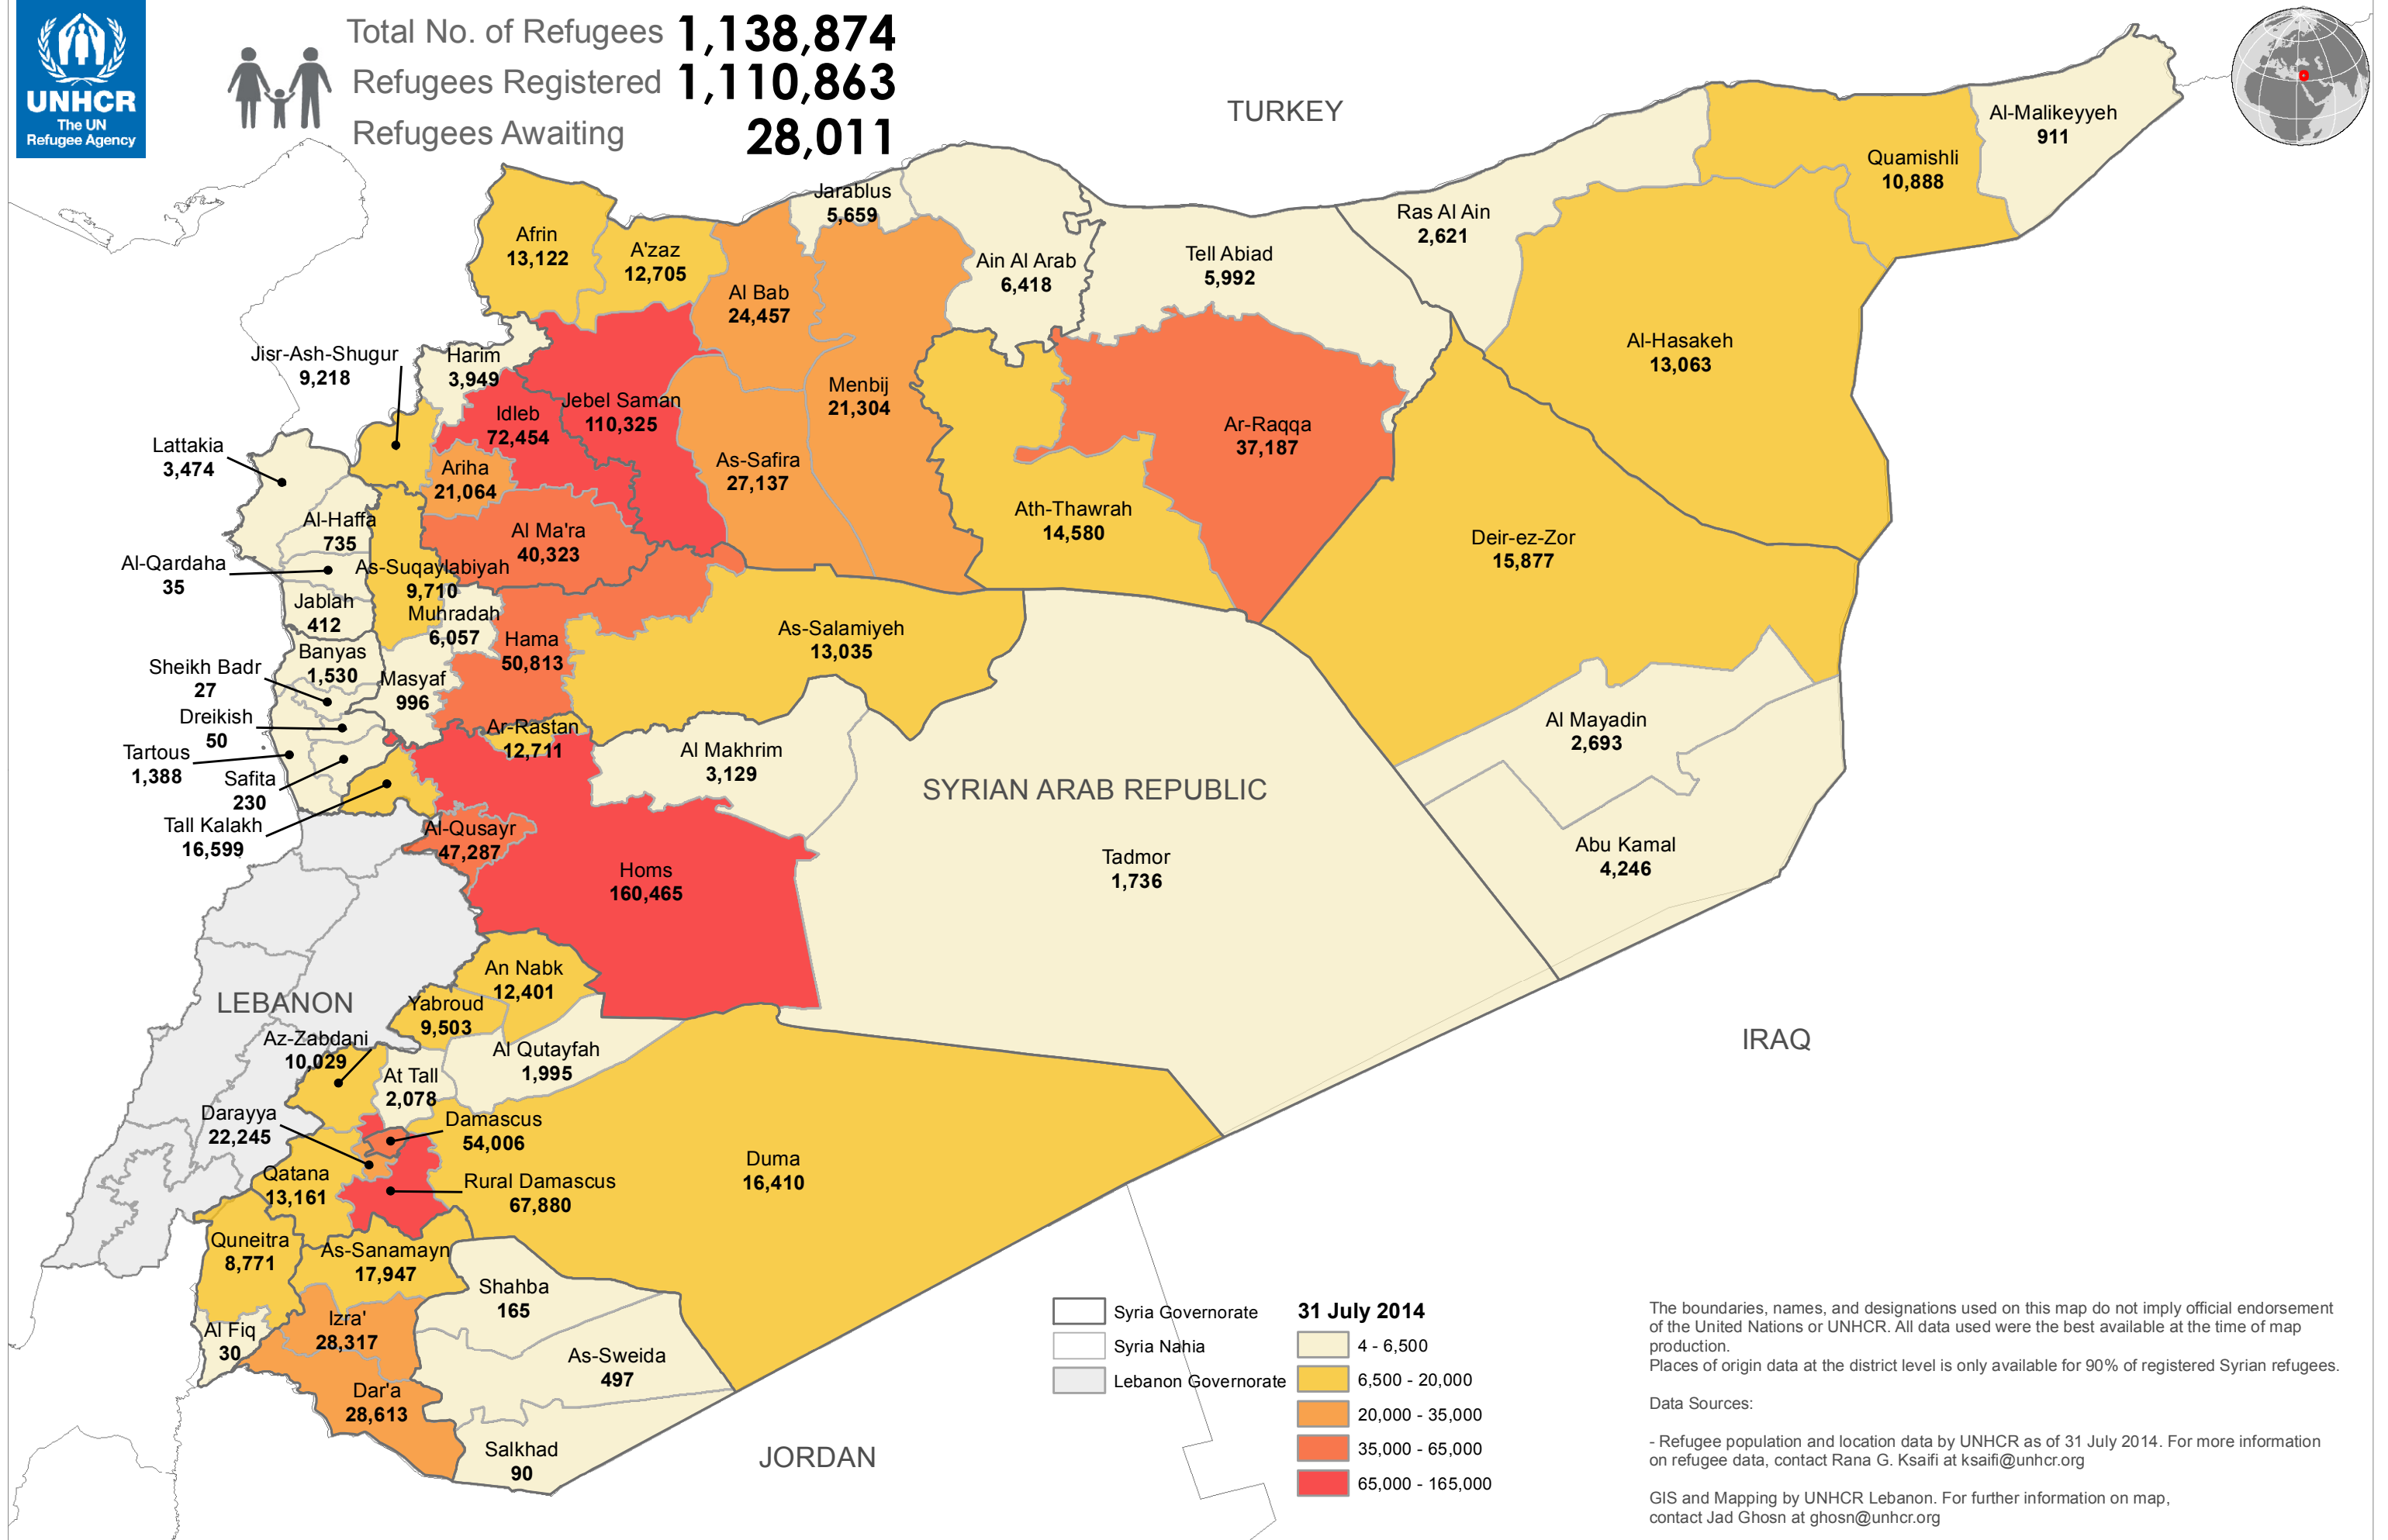

# SYRIA REFUGEE RESPONSE

## LEBANON: Places of Origin of Syrian Refugees Registered in Lebanon

31 July 2014

UNHCR Lebanon -  
Beirut Country Office

Total No. of Refugees **1,138,874**  
 Refugees Registered **1,110,863**  
 Refugees Awaiting **28,011**

The boundaries, names, and designations used on this map do not imply official endorsement of the United Nations or UNHCR. All data used were the best available at the time of map production. Places of origin data at the district level is only available for 90% of registered Syrian refugees.

Data Sources:  
 - Refugee population and location data by UNHCR as of 31 July 2014. For more information on refugee data, contact Rana G. Ksaifi at [ksaifi@unhcr.org](mailto:ksaifi@unhcr.org)

GIS and Mapping by UNHCR Lebanon. For further information on map, contact Jad Ghosn at [ghosn@unhcr.org](mailto:ghosn@unhcr.org)